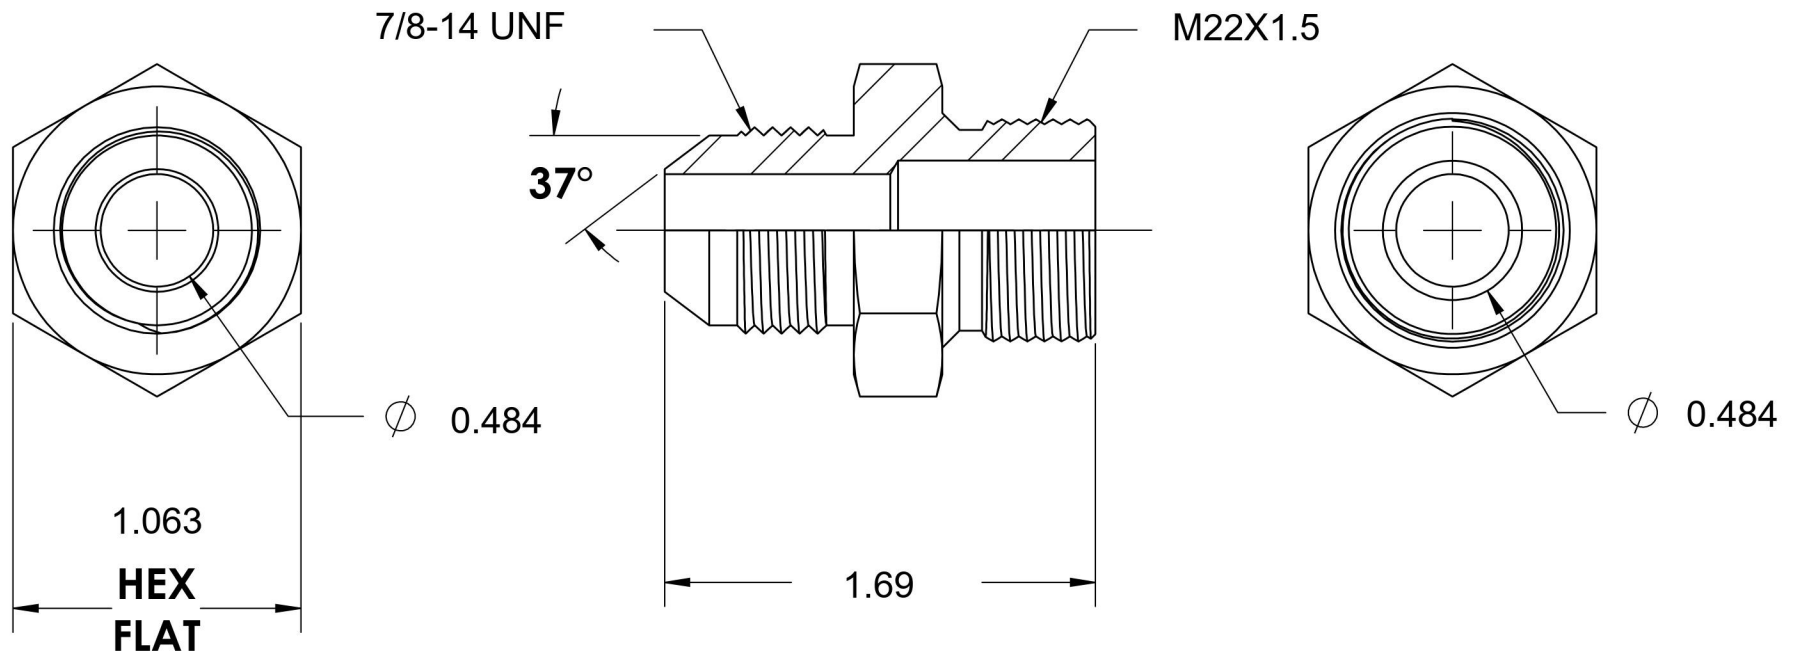

# 7005-10-22

Steel, SAE J514 37° Flare Male Metric Port/Line Connector, 5/8" Male JIC x M22X1.5 Male Metric 60° Line/Port

6701 Cochran Road  
Solon, Ohio 44139  
Phone: (440) 248-1880  
Toll Free: 1-888-331-1523

<b>Temperature Rating</b>	<b>Material</b>	<b>Industry Standards</b>	<b>Series</b>
-65°F to 500°F	C1045/12L14 Steel	SAE J514, ISO 9974	7005
<b>Pressure Rating</b>	<b>Finish</b>	ASTM B633	<b>Series Description</b>
5000 psi	Trivalent Zinc		SAE J514 37° Flare Male Metric Port/Line Connector