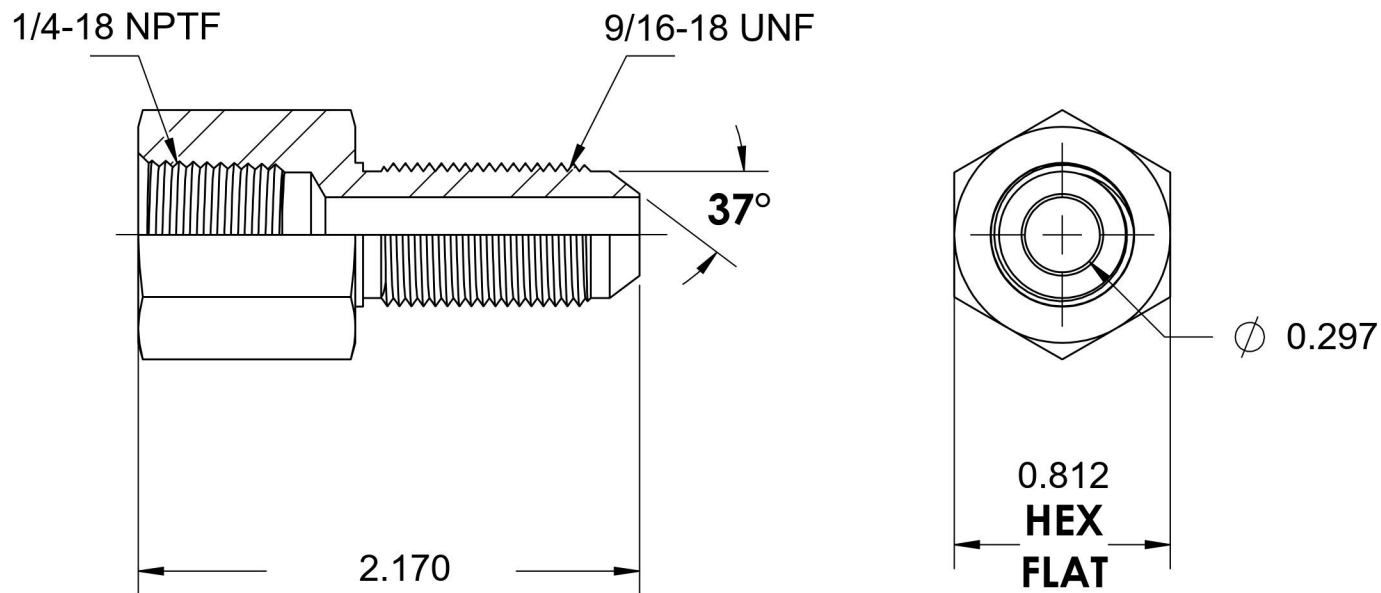

2705-04-06-B

Brass, SAE J514 Flared Tube Female Bulkhead, 1/4" Female NPTF x 3/8" Male JIC

6701 Cochran Road
Solon, Ohio 44139
Phone: (440) 248-1880
Toll Free: 1-888-331-1523

Temperature Rating -325°F to 400°F	Material C36000 Brass	Industry Standards SAE J514 , SAE J476	Series 2705
Pressure Rating 3300 psi	Finish Natural Finish		Series Description SAE J514 Flared Tube Female Bulkhead