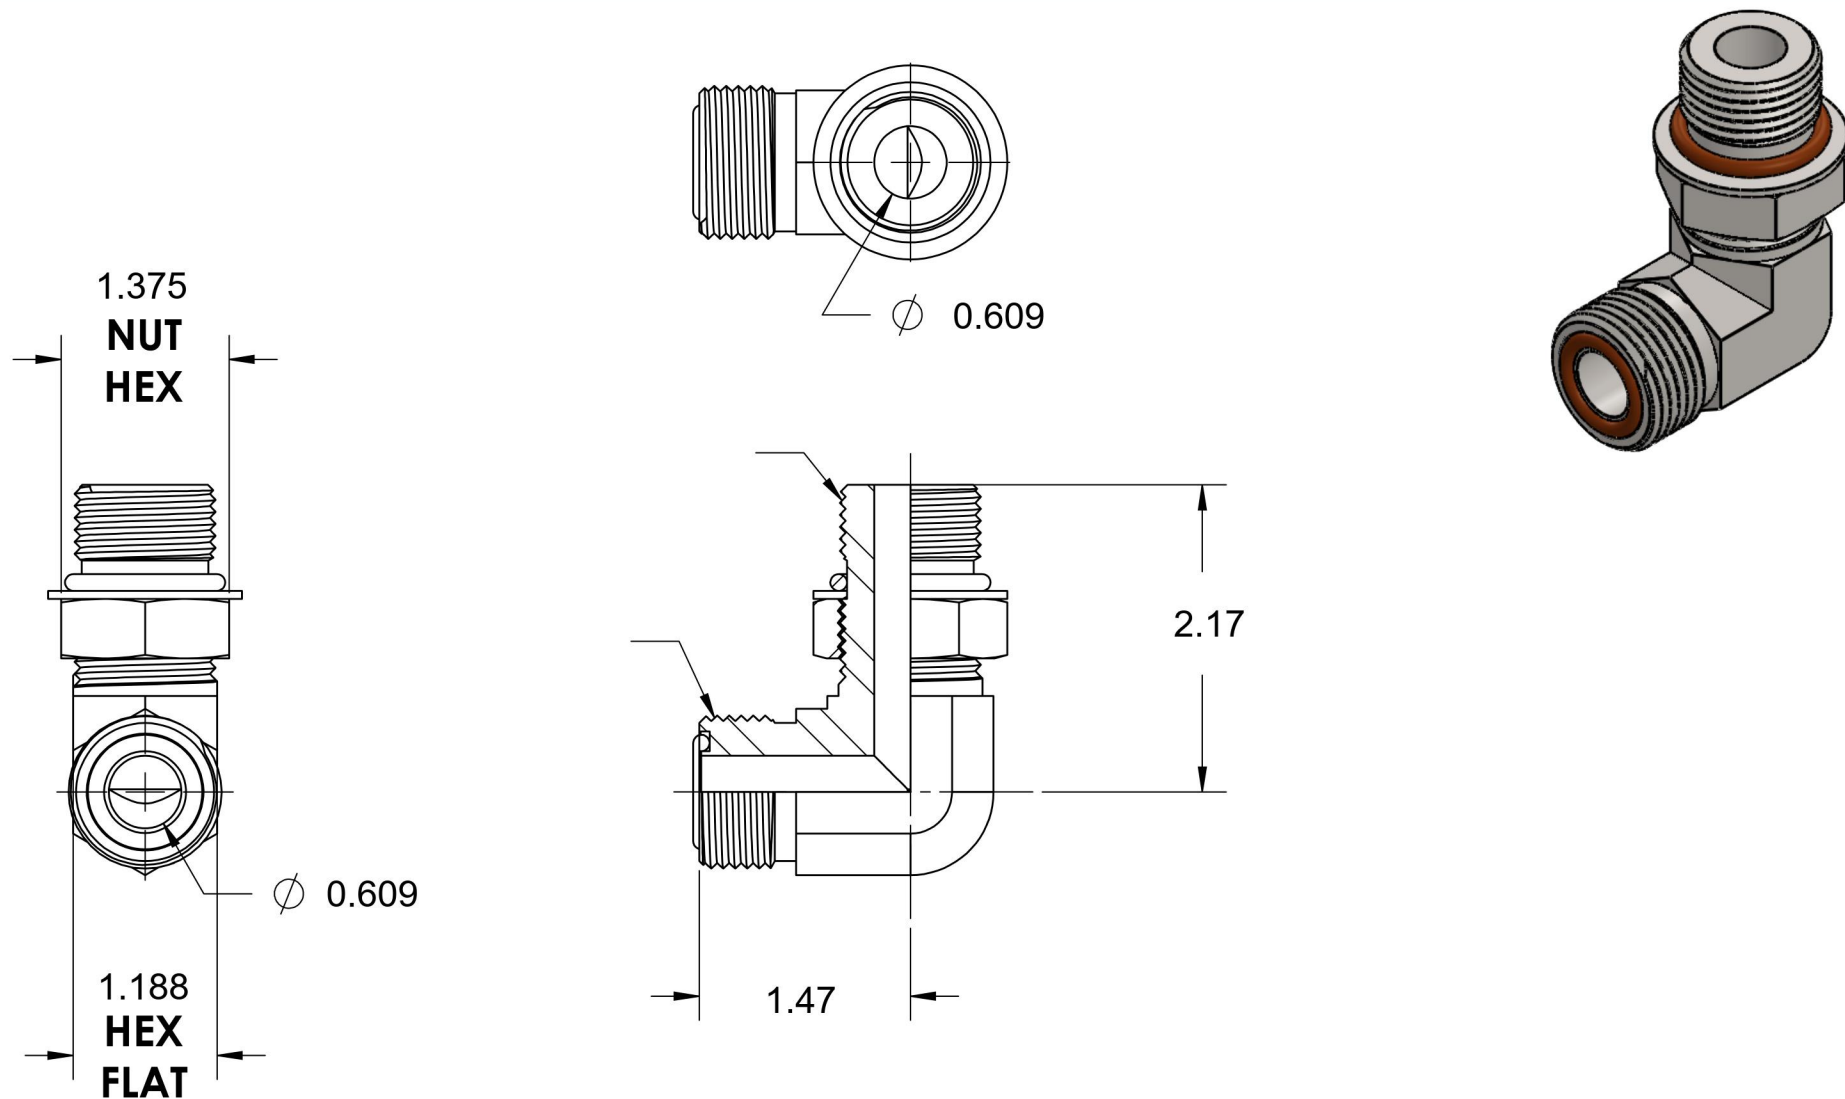

# FS6801-12-12-NWO-SS-VITON

Stainless Steel, SAE J1453 O-Ring Face Seal 90° Adjustable Port Elbow, 3/4" Male ORFS x 1-1/16-12 Male Adjustable ORB, FKM Seal

6701 Cochran Road  
Solon, Ohio 44139  
Phone: (440) 248-1880  
Toll Free: 1-888-331-1523

<b>Temperature Rating</b>	<b>Material</b>	<b>Industry Standards</b>	<b>Series</b>
-15°F to 400°F	316/316L Stainless Steel	SAE J1453, SAE J1926-2	FS6801-NWO-SS-VITON
<b>Pressure Rating</b>	<b>Finish</b>		<b>Series Description</b>
6000 psi	Passivated		SAE J1453 O-Ring Face Seal 90° Adjustable Port Elbow