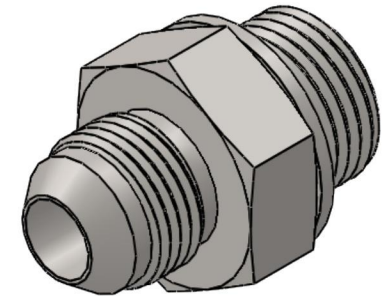

# 7012-06-08-SS

Stainless Steel, SAE J514 37° Flare Male BSPP Type (G) Port Connector, 3/8" Male JIC x 1/2-14 Male BSPP ORR

6701 Cochran Road  
Solon, Ohio 44139  
Phone: (440) 248-1880  
Toll Free: 1-888-331-1523

**Temperature Rating**

-40°F to 250°F

**Pressure Rating**

5000 psi

**Material**

316/316L Stainless Steel

**Finish**

Passivated

**Industry Standards**

SAE J514, ISO 1179

**Series**

7012-ORR-SS

**Series Description**

SAE J514 37° Flare Male  
BSPP Type (G) Port Connector