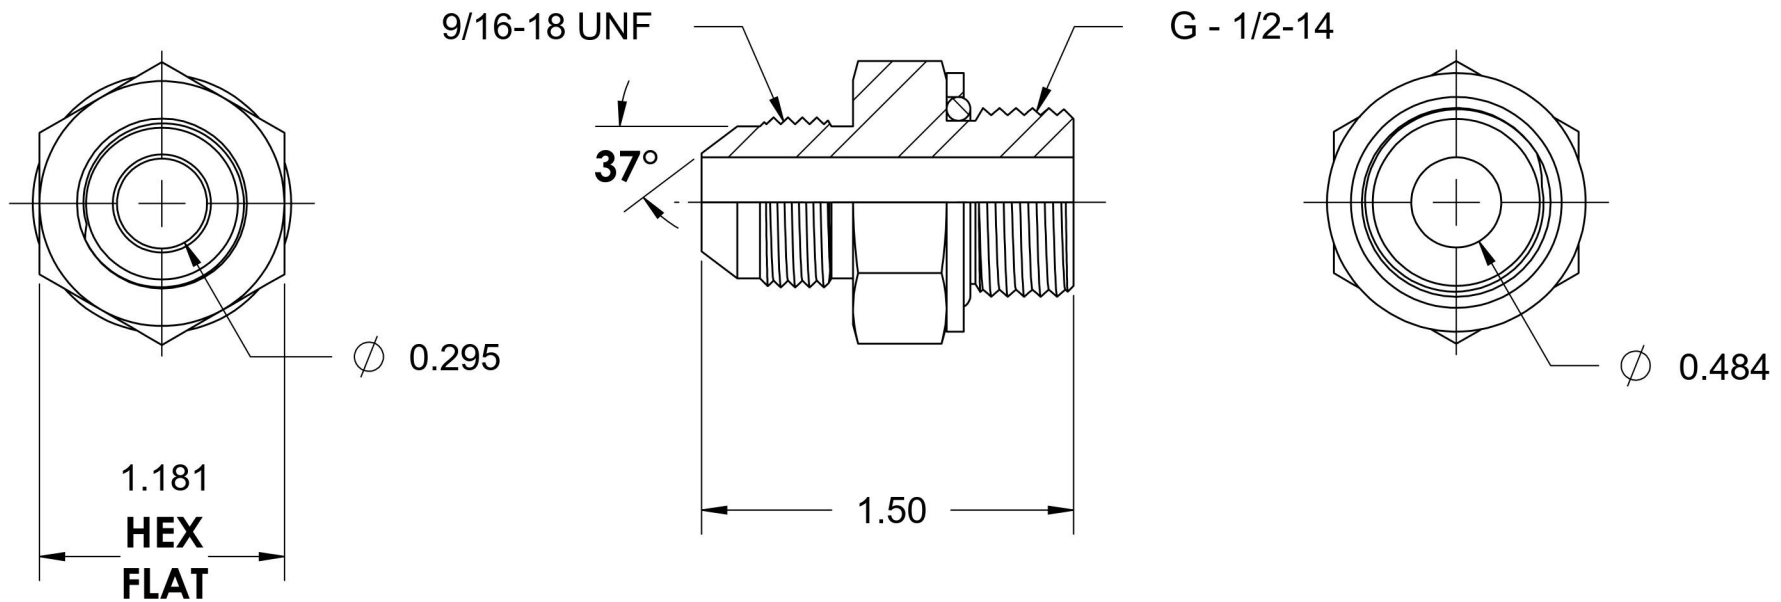

# 7012-06-08-SS

Stainless Steel, SAE J514 37° Flare Male BSPP Type (G) Port Connector, 3/8" Male JIC x 1/2-14 Male BSPP ORR

6701 Cochran Road  
Solon, Ohio 44139  
Phone: (440) 248-1880  
Toll Free: 1-888-331-1523

**Temperature Rating**

-40°F to 250°F

**Pressure Rating**

5000 psi

**Material**

316/316L Stainless Steel

**Finish**

Passivated

**Industry Standards**

SAE J514, ISO 1179

**Series**

7012-ORR-SS

**Series Description**

SAE J514 37° Flare Male  
BSPP Type (G) Port Connector