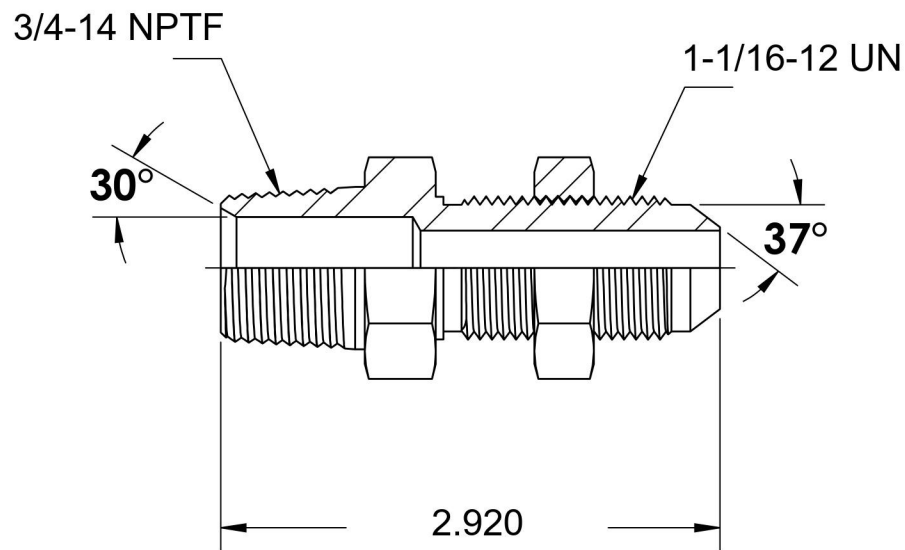

# 2706-LN-12-12-SS

Stainless Steel, SAE J514 Flared Tube Male Bulkhead, 3/4" Male NPTF 30° x 1" Male JIC

6701 Cochran Road  
Solon, Ohio 44139  
Phone: (440) 248-1880  
Toll Free: 1-888-331-1523

<b>Temperature Rating</b>	<b>Material</b>	<b>Industry Standards</b>	<b>Series</b>
-425°F to 1200°F	316/316L Stainless Steel	SAE J514 , SAE J476	2706-LN-SS
<b>Pressure Rating</b>	<b>Finish</b>		<b>Series Description</b>
5000 psi	Passivated		SAE J514 Flared Tube Male Bulkhead