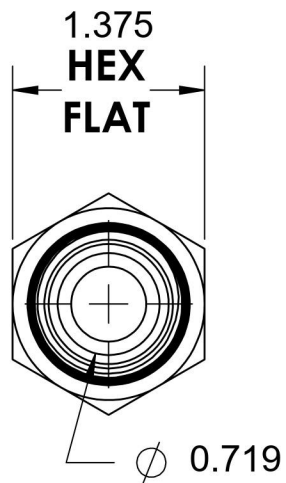

# 2706-LN-12-12-SS

Stainless Steel, SAE J514 Flared Tube Male Bulkhead, 3/4" Male NPTF 30° x 1" Male JIC

6701 Cochran Road  
Solon, Ohio 44139  
Phone: (440) 248-1880  
Toll Free: 1-888-331-1523

<b>Temperature Rating</b>	<b>Material</b>	<b>Industry Standards</b>	<b>Series</b>
-425°F to 1200°F	316/316L Stainless Steel	SAE J514 , SAE J476	2706-LN-SS
<b>Pressure Rating</b>	<b>Finish</b>		<b>Series Description</b>
5000 psi	Passivated		SAE J514 Flared Tube Male Bulkhead