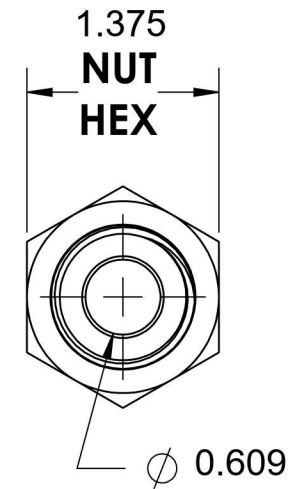

# 2706-LN-12-12-SS

Stainless Steel, SAE J514 Flared Tube Male Bulkhead, 3/4" Male NPTF 30° x 1" Male JIC

6701 Cochran Road  
Solon, Ohio 44139  
Phone: (440) 248-1880  
Toll Free: 1-888-331-1523

<b>Temperature Rating</b>	<b>Material</b>	<b>Industry Standards</b>	<b>Series</b>
-425°F to 1200°F	316/316L Stainless Steel	SAE J514 , SAE J476	2706-LN-SS
<b>Pressure Rating</b>	<b>Finish</b>		<b>Series Description</b>
5000 psi	Passivated		SAE J514 Flared Tube Male Bulkhead