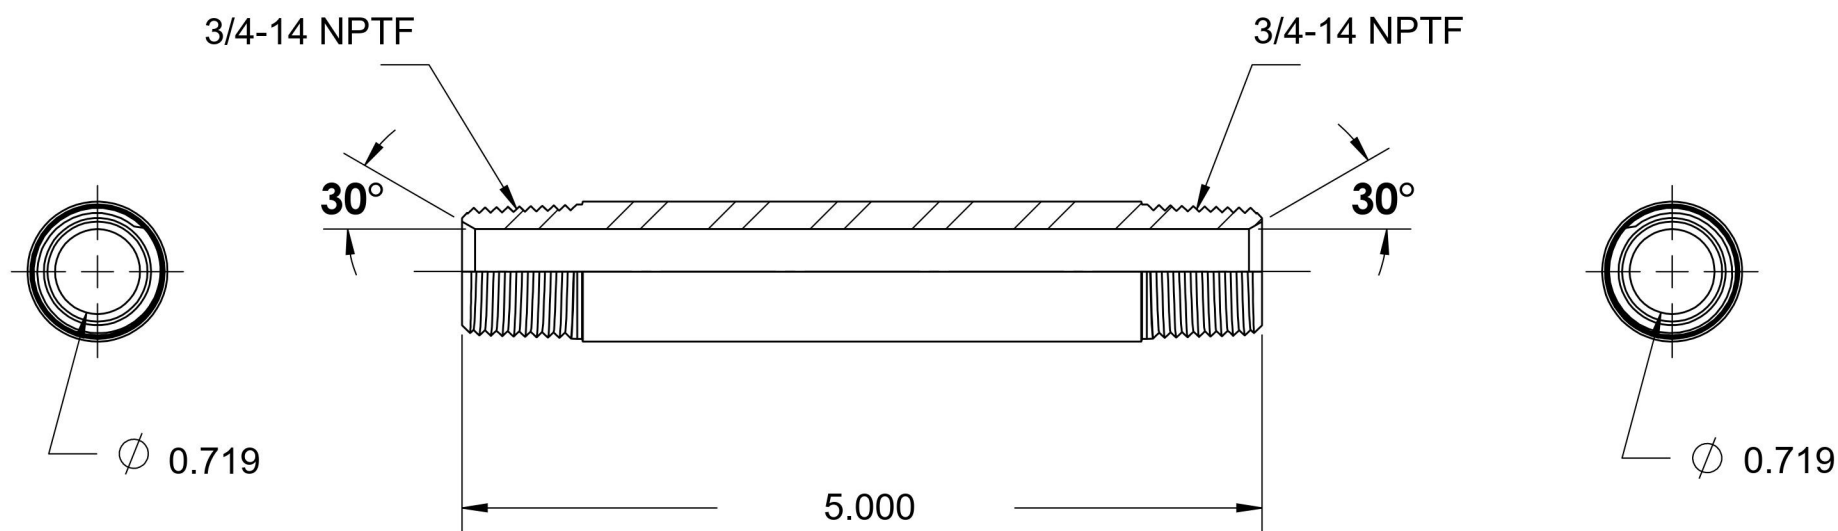

5404-N-12X5.000-SS

Stainless Steel, SAE J514 Pipe Long Nipple, 3/4" Male NPTF 30° x 3/4" Male NPTF 30°

6701 Cochran Road
Solon, Ohio 44139
Phone: (440) 248-1880
Toll Free: 1-888-331-1523

Temperature Rating	Material	Industry Standards	Series
-425°F to 1200°F	316/316L Stainless Steel	SAE J514, SAE J476	5404-N-SS
Pressure Rating	Finish		Series Description
6600 psi	Passivated		SAE J514 Pipe Long Nipple