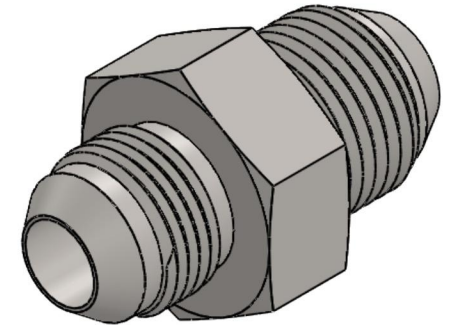

# 7008-04-04-SS

Stainless Steel, SAE J514 37° Flare Male JIS Adapter, 1/4" Male JIC x 1/4-19 Male JIS

6701 Cochran Road  
Solon, Ohio 44139  
Phone: (440) 248-1880  
Toll Free: 1-888-331-1523

<b>Temperature Rating</b>	<b>Material</b>	<b>Industry Standards</b>	<b>Series</b>
-425°F to 1200°F	316/316L Stainless Steel	SAE J514, JIS B 0202	7008-SS
<b>Pressure Rating</b>	<b>Finish</b>		<b>Series Description</b>
5000 psi	Passivated		SAE J514 37° Flare Male JIS Adapter