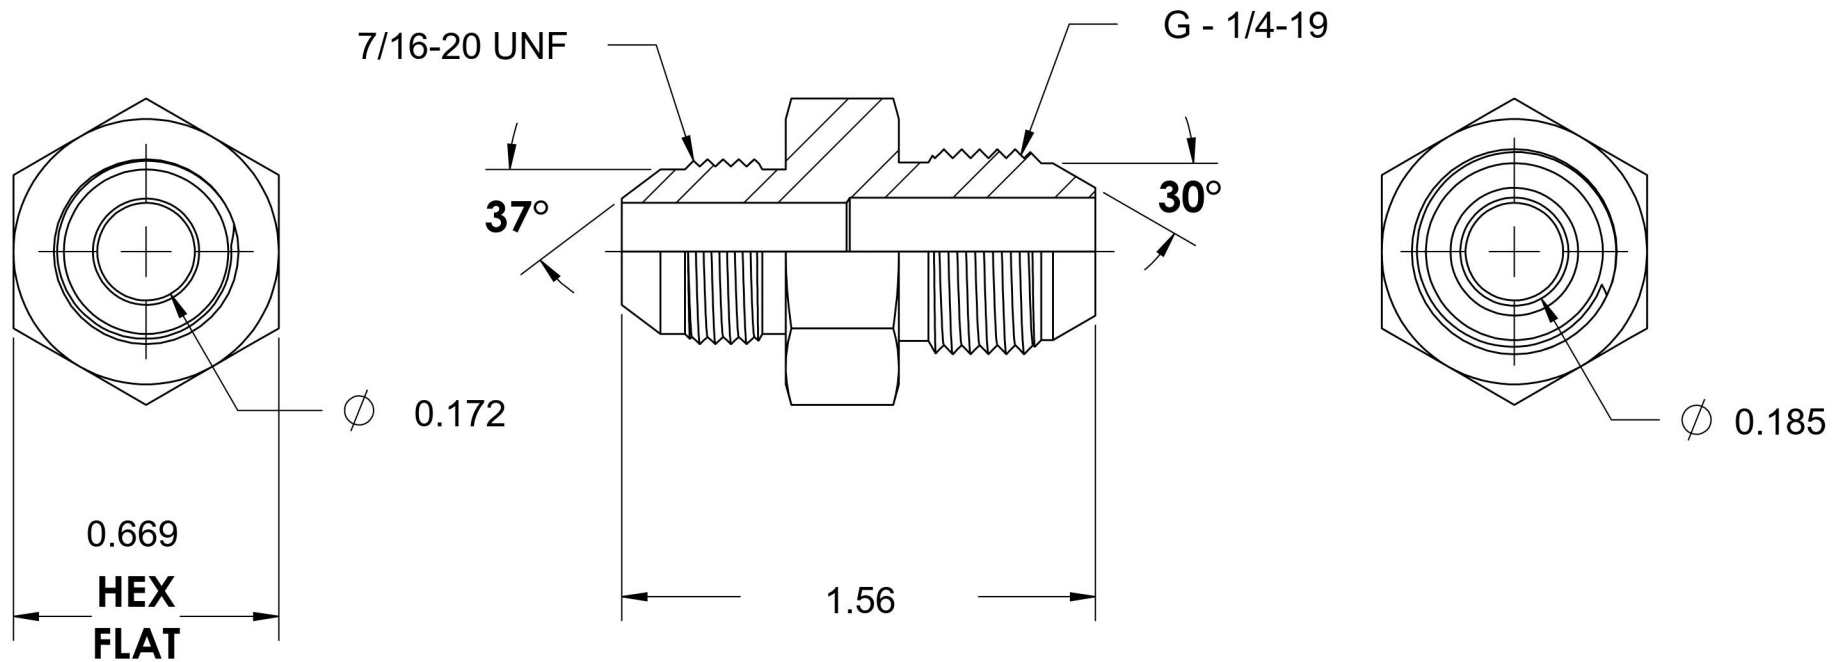

# 7008-04-04-SS

Stainless Steel, SAE J514 37° Flare Male JIS Adapter, 1/4" Male JIC x 1/4-19 Male JIS

6701 Cochran Road  
Solon, Ohio 44139  
Phone: (440) 248-1880  
Toll Free: 1-888-331-1523

<b>Temperature Rating</b>	<b>Material</b>	<b>Industry Standards</b>	<b>Series</b>
-425°F to 1200°F	316/316L Stainless Steel	SAE J514, JIS B 0202	7008-SS
<b>Pressure Rating</b>	<b>Finish</b>		<b>Series Description</b>
5000 psi	Passivated		SAE J514 37° Flare Male JIS Adapter