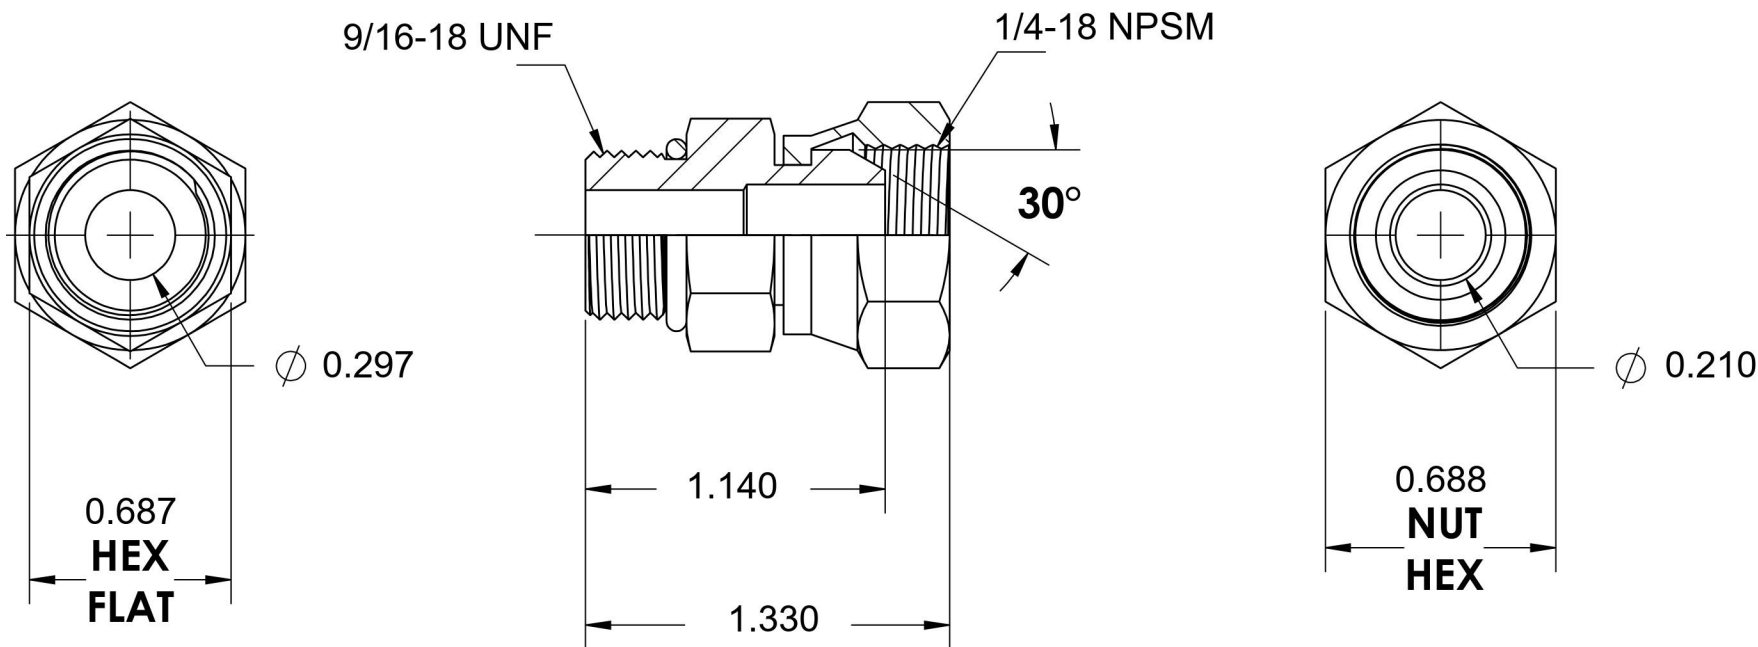

# 6900-06-04-O

Steel, SAE J514 NPSM Swivel Port Connector, 9/16-18 Male ORB x 1/4" Female NPSM Swivel

6701 Cochran Road  
Solon, Ohio 44139  
Phone: (440) 248-1880  
Toll Free: 1-888-331-1523