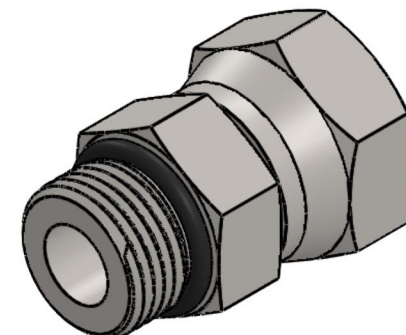

# 6900-06-04-O

Steel, SAE J514 NPSM Swivel Port Connector, 9/16-18 Male ORB x 1/4" Female NPSM Swivel

6701 Cochran Road  
Solon, Ohio 44139  
Phone: (440) 248-1880  
Toll Free: 1-888-331-1523

#### Material

C1045/12L14 Steel