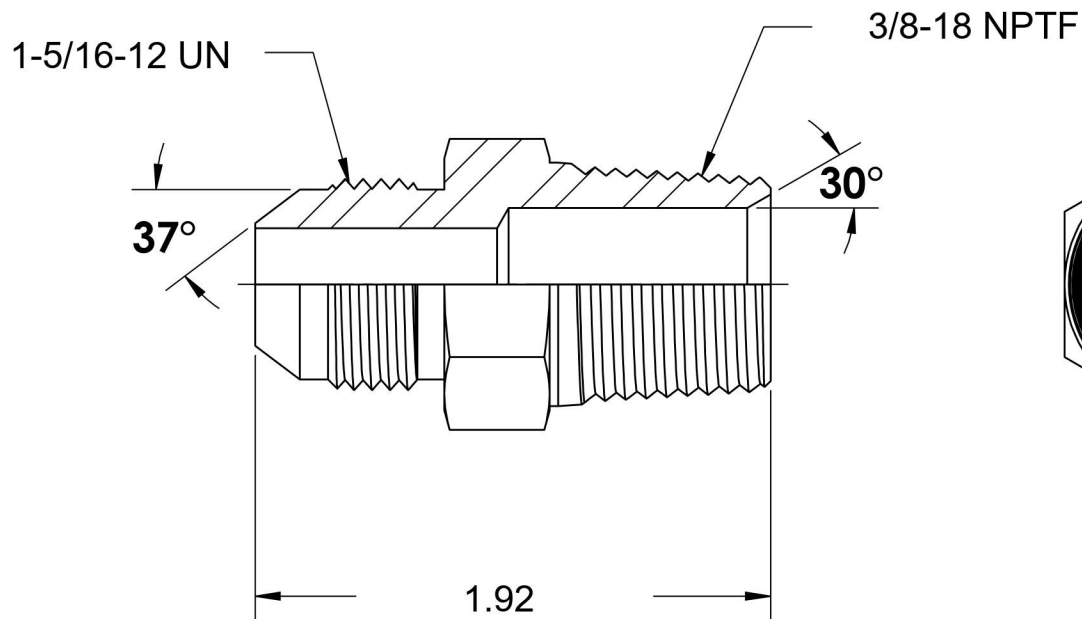

# 2404-16-06

Steel, SAE J514 37° Flare Male Connector, 1" Male JIC x 3/8" Male NPTF 30°

6701 Cochran Road  
Solon, Ohio 44139  
Phone: (440) 248-1880  
Toll Free: 1-888-331-1523

<b>Temperature Rating</b>	<b>Material</b>	<b>Industry Standards</b>	<b>Series</b>
-65°F to 500°F	C1045/12L14 Steel	SAE J514 , SAE J476 ASTM B633	2404
<b>Pressure Rating</b>	<b>Finish</b>		<b>Series Description</b>
4500 psi	Trivalent Zinc		SAE J514 37° Flare Male Connector