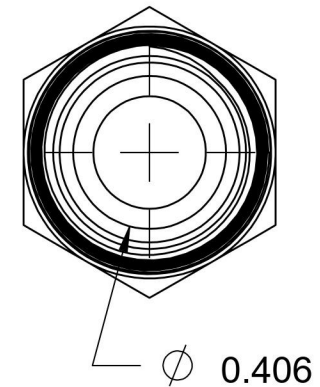

# 2404-16-06

Steel, SAE J514 37° Flare Male Connector, 1" Male JIC x 3/8" Male NPTF 30°

6701 Cochran Road  
Solon, Ohio 44139  
Phone: (440) 248-1880  
Toll Free: 1-888-331-1523

<b>Temperature Rating</b>	<b>Material</b>	<b>Industry Standards</b>	<b>Series</b>
-65°F to 500°F	C1045/12L14 Steel	SAE J514 , SAE J476 ASTM B633	2404
<b>Pressure Rating</b>	<b>Finish</b>		<b>Series Description</b>
4500 psi	Trivalent Zinc		SAE J514 37° Flare Male Connector