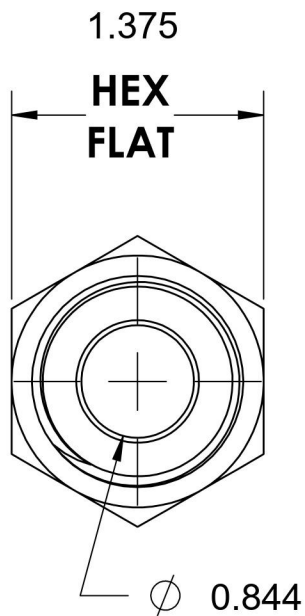

# 2404-16-06

Steel, SAE J514 37° Flare Male Connector, 1" Male JIC x 3/8" Male NPTF 30°

6701 Cochran Road  
Solon, Ohio 44139  
Phone: (440) 248-1880  
Toll Free: 1-888-331-1523

<b>Temperature Rating</b>	<b>Material</b>	<b>Industry Standards</b>	<b>Series</b>
-65°F to 500°F	C1045/12L14 Steel	SAE J514 , SAE J476 ASTM B633	2404
<b>Pressure Rating</b>	<b>Finish</b>		<b>Series Description</b>
4500 psi	Trivalent Zinc		SAE J514 37° Flare Male Connector