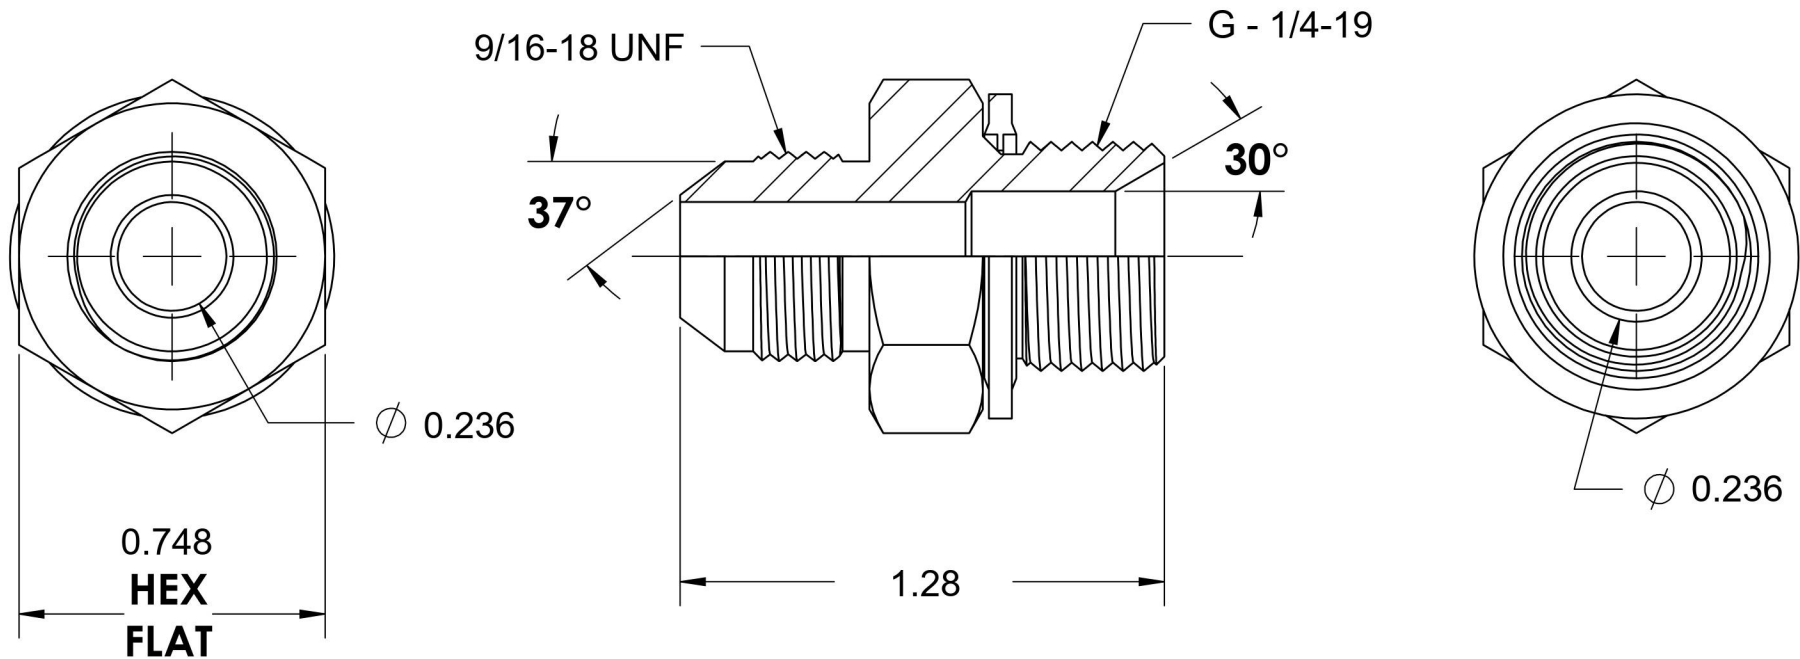

7002-06-04-BS

Steel, SAE J514 37° Flare BSPP Type (D) Bonded Seal Port/Line Adapter, 3/8" Male JIC x 1/4-19 Male BSPP 60° Line/Port

6701 Cochran Road
Solon, Ohio 44139
Phone: (440) 248-1880
Toll Free: 1-888-331-1523

Temperature Rating	Material	Industry Standards	Series
-22°F to 257°F	C1045/12L14 Steel	SAE J514, ISO 1179	7002-BS
Pressure Rating	Finish	ASTM B633	Series Description
5100 psi	Trivalent Zinc		SAE J514 37° Flare BSPP Type (D) Bonded Seal Port/Line Adapter