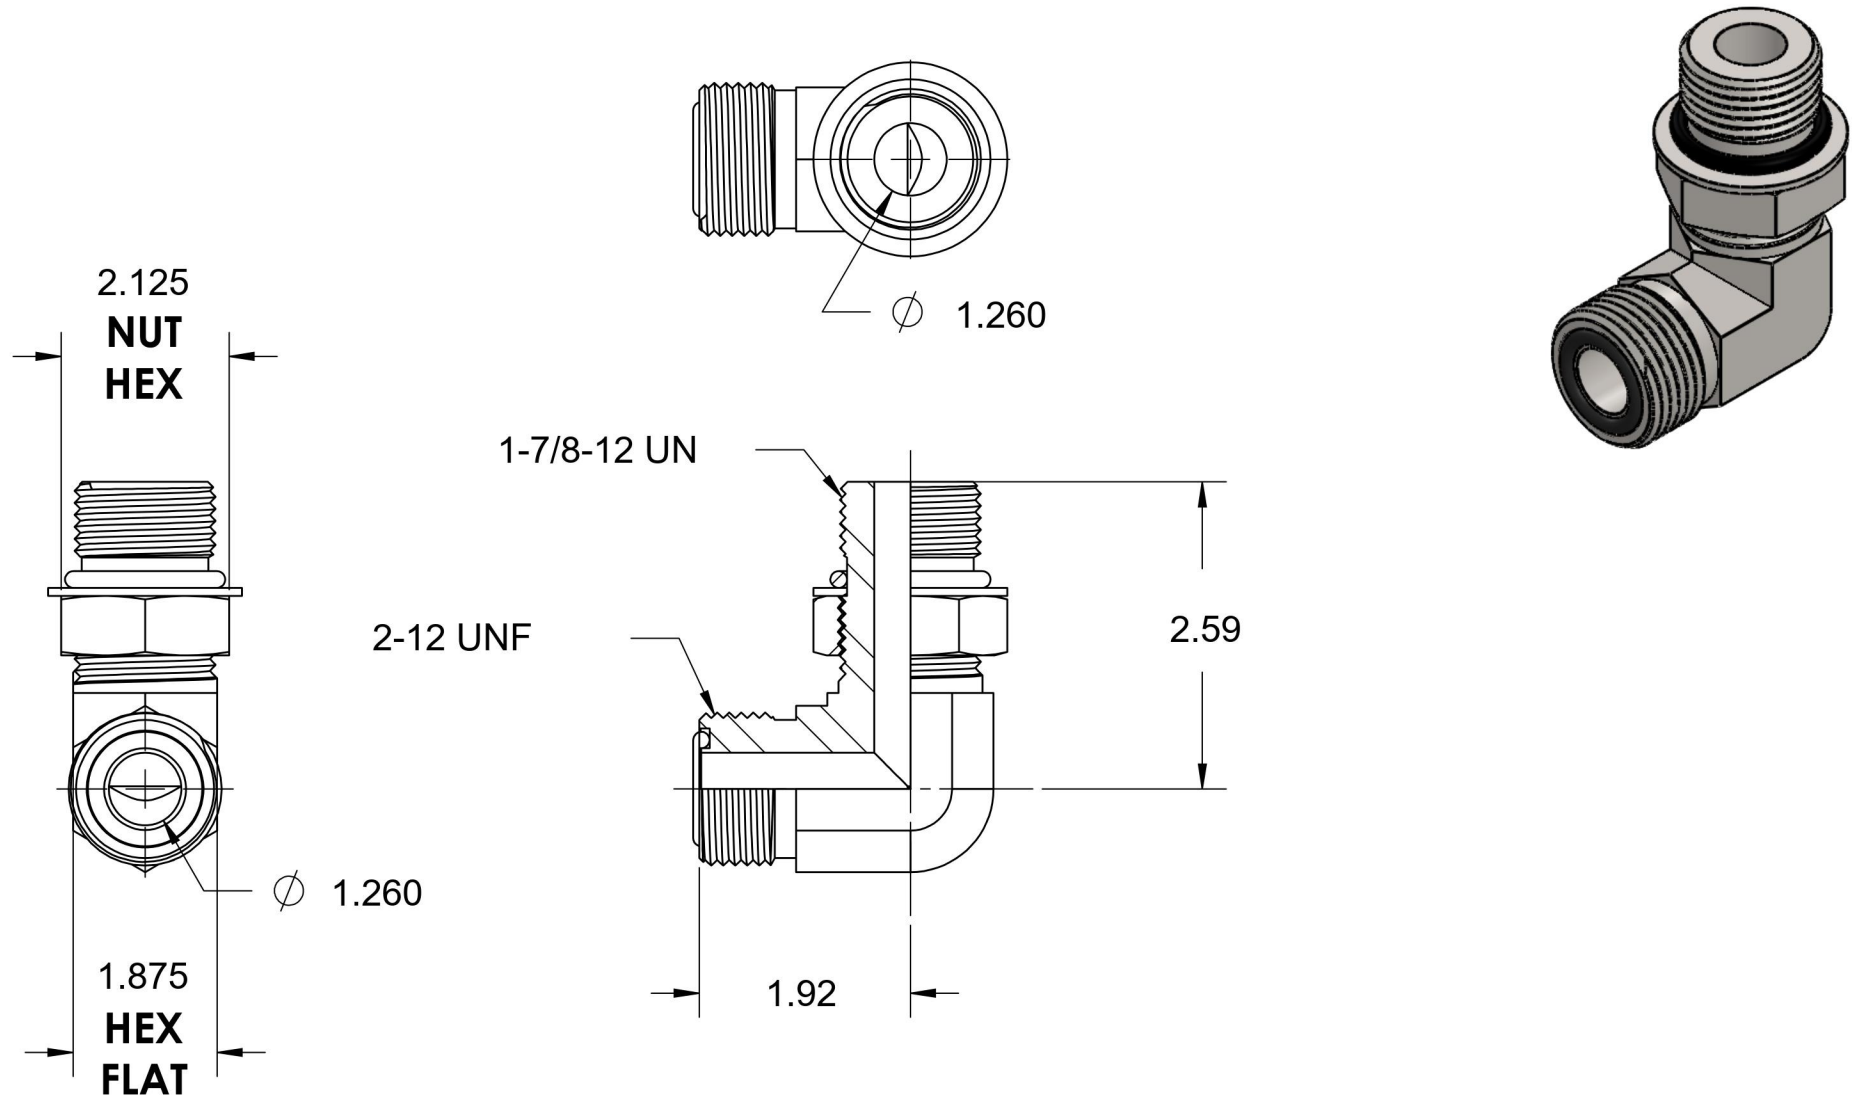

FS6801-24-24-NWO-FG

Steel, SAE J1453 O-Ring Face Seal 90° Adjustable Port Elbow, 1-1/2" Male ORFS x 1-7/8-12 Male Adjustable ORB

6701 Cochran Road
Solon, Ohio 44139
Phone: (440) 248-1880
Toll Free: 1-888-331-1523

Temperature Rating -40°F to 250°F	Material C1045 Steel	Industry Standards SAE J1453, SAE J1926-2 ASTM B633	Series FS6801-NWO-FG
Pressure Rating 4000 psi	Finish Trivalent Zinc		Series Description SAE J1453 O-Ring Face Seal 90° Adjustable Port Elbow