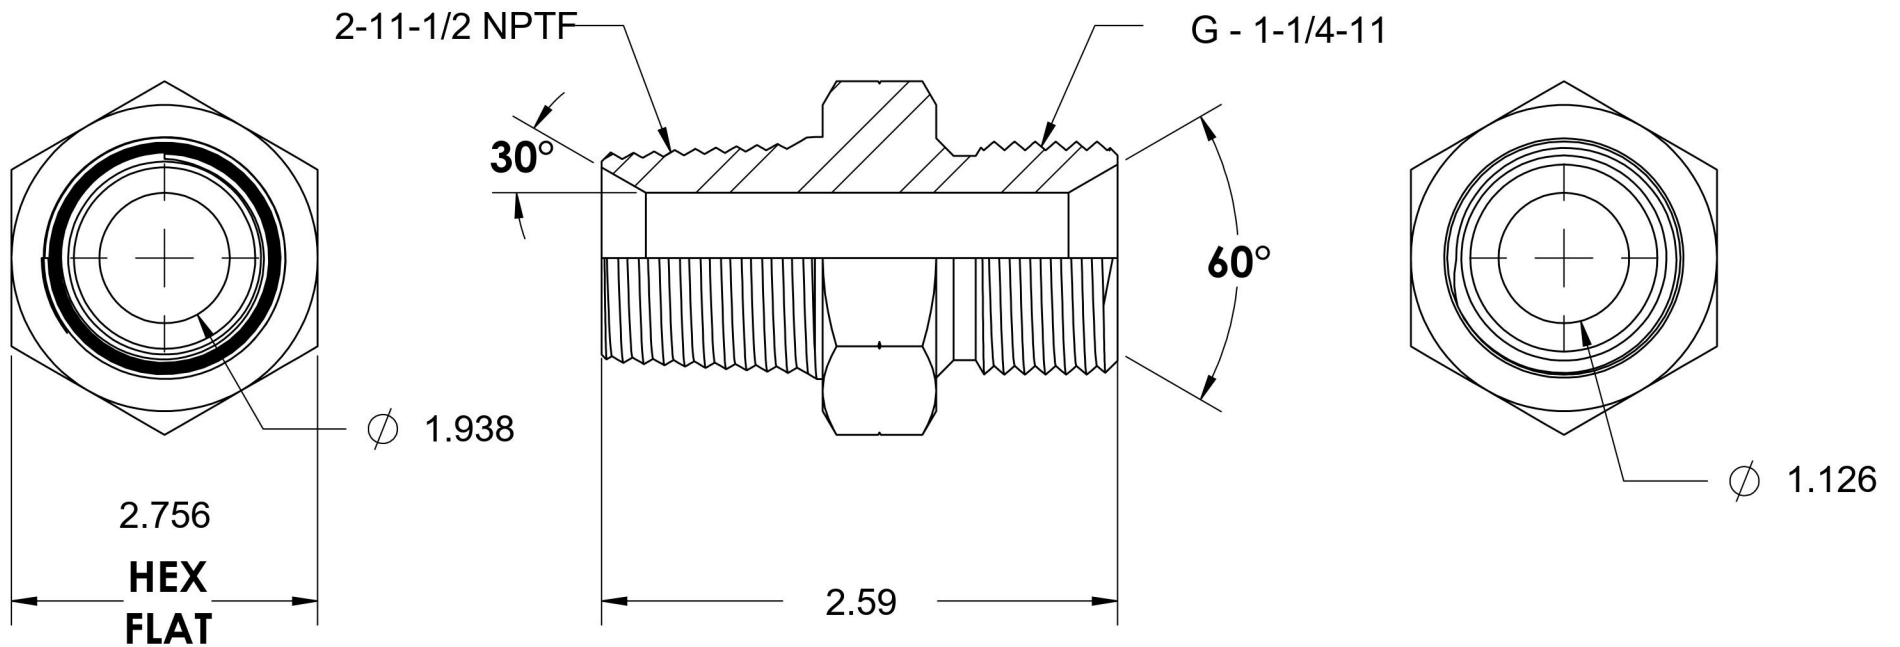

7032-32-20-SS

Stainless Steel, SAE J476 Pipe Male BSPP Port/Line Adapter, 2" Male NPTF 30° x 1-1/4-11 Male BSPP 60° Line/Port

6701 Cochran Road
Solon, Ohio 44139
Phone: (440) 248-1880
Toll Free: 1-888-331-1523

Temperature Rating	Material	Industry Standards	Series
-425°F to 1200°F	316/316L Stainless Steel	SAE J476, ISO 1179	7032-SS
Pressure Rating	Finish		Series Description
1500 psi	Passivated		SAE J476 Pipe Male BSPP Port/Line Adapter