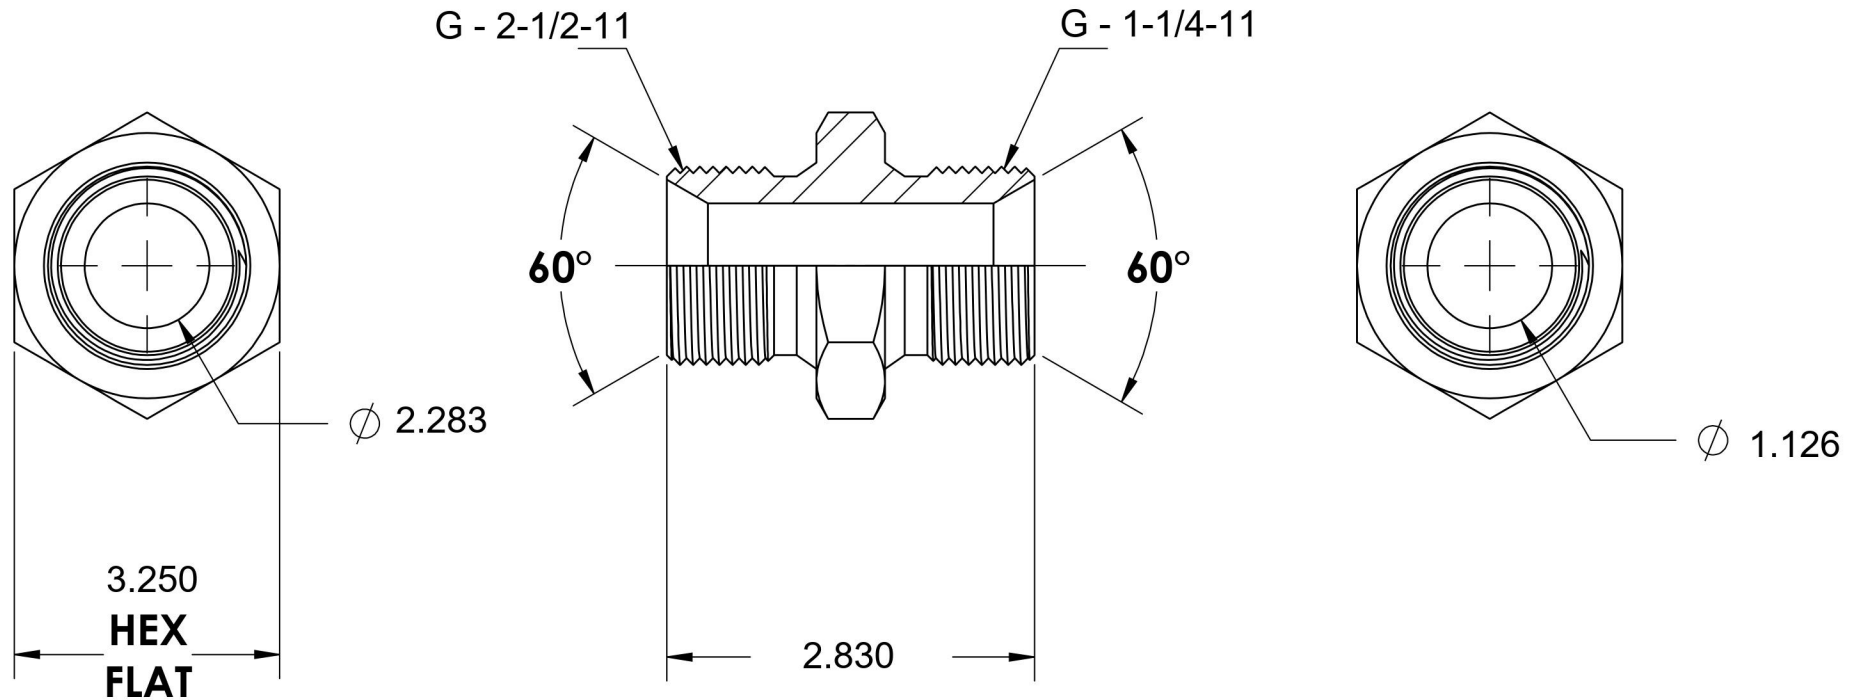

9022-40-20

Steel, ISO 1179 BSPP Port/Line Union, 2-1/2-11 Male BSPP 60° Line/Port x 1-1/4-11 Male BSPP 60° Line/Port

6701 Cochran Road
Solon, Ohio 44139
Phone: (440) 248-1880
Toll Free: 1-888-331-1523

Temperature Rating

-65°F to 500°F

Pressure Rating

Not Available

Material

C1045/12L14 Steel

Finish

Trivalent Zinc

Industry Standards