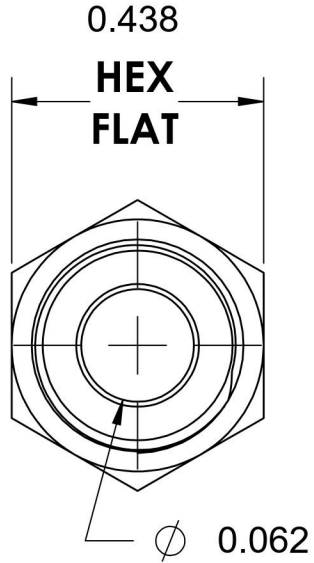

# 6400-02-02-O

Steel, SAE J514 37° Flare Port Connector, 1/8" Male JIC x 5/16-24 Male ORB

6701 Cochran Road  
Solon, Ohio 44139  
Phone: (440) 248-1880  
Toll Free: 1-888-331-1523

<b>Temperature Rating</b> -40°F to 250°F	<b>Material</b> C1045 / 12L14 Steel	<b>Industry Standards</b> SAE J514, SAE J1926-3 ASTM B633	<b>Series</b> 6400-O
<b>Pressure Rating</b> 7500 psi	<b>Finish</b> Trivalent Zinc		<b>Series Description</b> SAE J514 37° Flare Port Connector