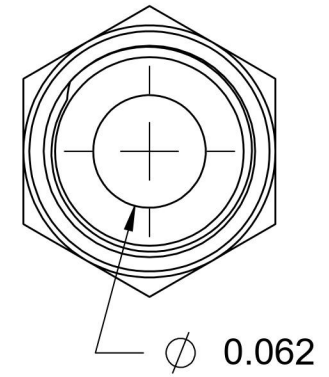

# 6400-02-02-O

Steel, SAE J514 37° Flare Port Connector, 1/8" Male JIC x 5/16-24 Male ORB

6701 Cochran Road  
Solon, Ohio 44139  
Phone: (440) 248-1880  
Toll Free: 1-888-331-1523

<b>Temperature Rating</b> -40°F to 250°F	<b>Material</b> C1045 / 12L14 Steel	<b>Industry Standards</b> SAE J514, SAE J1926-3 ASTM B633	<b>Series</b> 6400-O
<b>Pressure Rating</b> 7500 psi	<b>Finish</b> Trivalent Zinc		<b>Series Description</b> SAE J514 37° Flare Port Connector