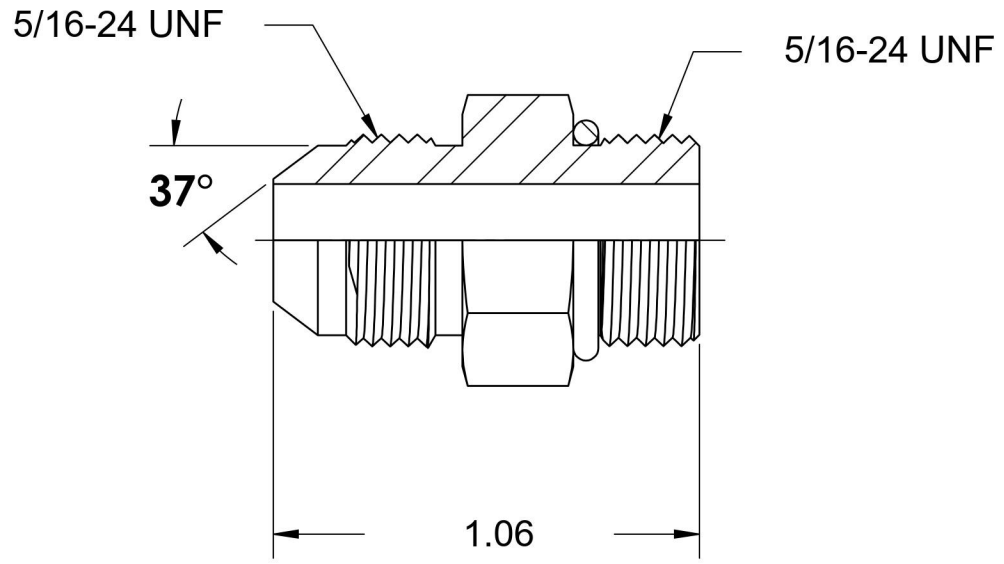

# 6400-02-02-O

Steel, SAE J514 37° Flare Port Connector, 1/8" Male JIC x 5/16-24 Male ORB

6701 Cochran Road  
Solon, Ohio 44139  
Phone: (440) 248-1880  
Toll Free: 1-888-331-1523

<b>Temperature Rating</b> -40°F to 250°F	<b>Material</b> C1045 / 12L14 Steel	<b>Industry Standards</b> SAE J514, SAE J1926-3 ASTM B633	<b>Series</b> 6400-O
<b>Pressure Rating</b> 7500 psi	<b>Finish</b> Trivalent Zinc		<b>Series Description</b> SAE J514 37° Flare Port Connector