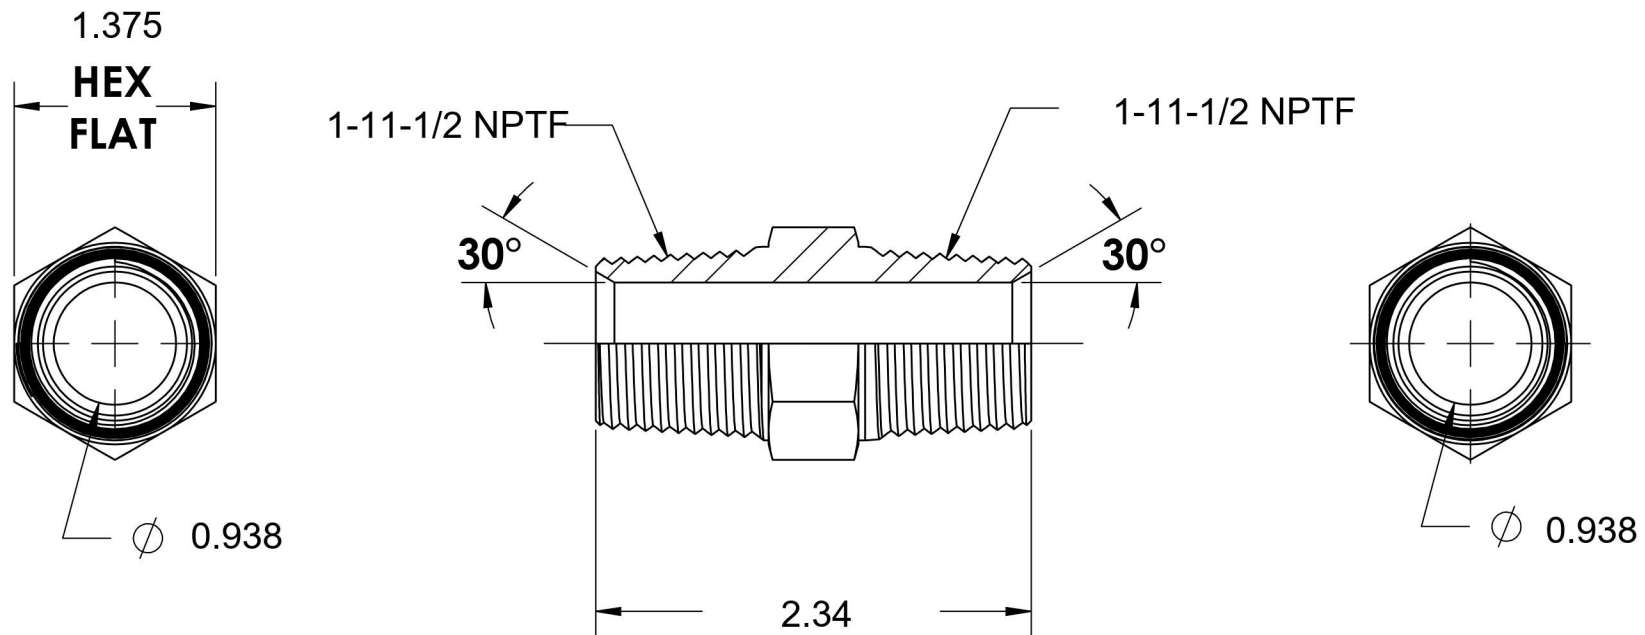

5404-16-16-B

Brass, SAE J514 Pipe Nipple, 1" Male NPTF 30° x 1" Male NPTF 30°

6701 Cochran Road
Solon, Ohio 44139
Phone: (440) 248-1880
Toll Free: 1-888-331-1523

Temperature Rating -325°F to 400°F	Material C36000 Brass	Industry Standards SAE J514 , SAE J476	Series 5404-B
Pressure Rating 3000 psi	Finish Natural Finish		Series Description SAE J514 Pipe Nipple