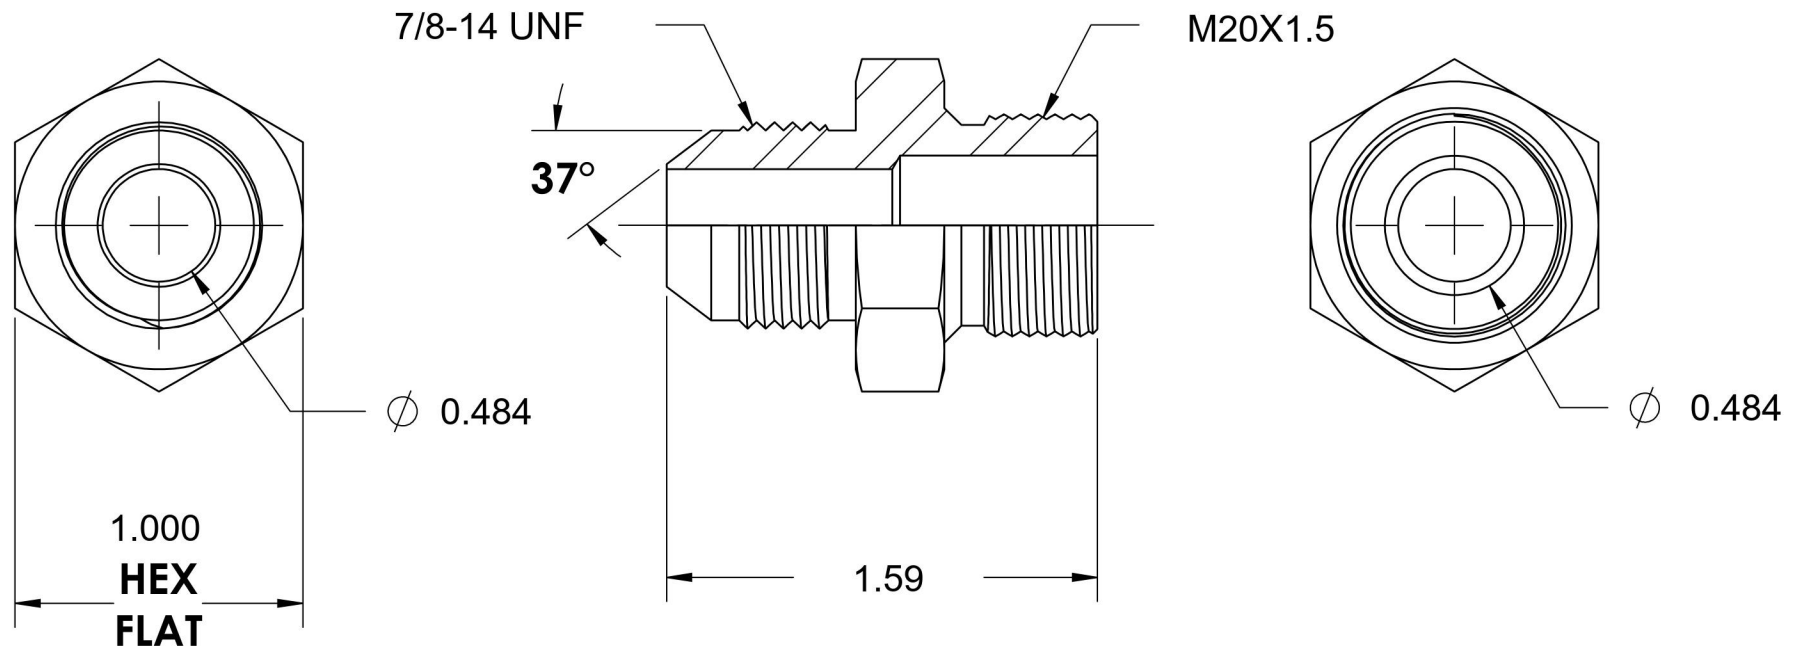

7005-10-20-SS

Stainless Steel, SAE J514 37° Flare Male Metric Port/Line Connector, 5/8" Male JIC x M20X1.5 Male Metric 60° Line/Port

6701 Cochran Road
Solon, Ohio 44139
Phone: (440) 248-1880
Toll Free: 1-888-331-1523

Temperature Rating -425°F to 1200°F	Material 316/316L Stainless Steel	Industry Standards SAE J514, ISO 9974	Series 7005-SS
Pressure Rating 5000 psi	Finish Passivated		Series Description SAE J514 37° Flare Male Metric Port/Line Connector