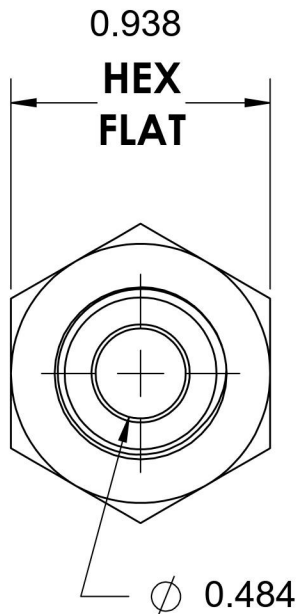

2405-10-06-SS

Stainless Steel, SAE J514 Flared Tube Female Connector, 5/8" Male JIC x 3/8" Female NPTF

7/8-14 UNF

3/8-18 NPTF

6701 Cochran Road
Solon, Ohio 44139
Phone: (440) 248-1880
Toll Free: 1-888-331-1523