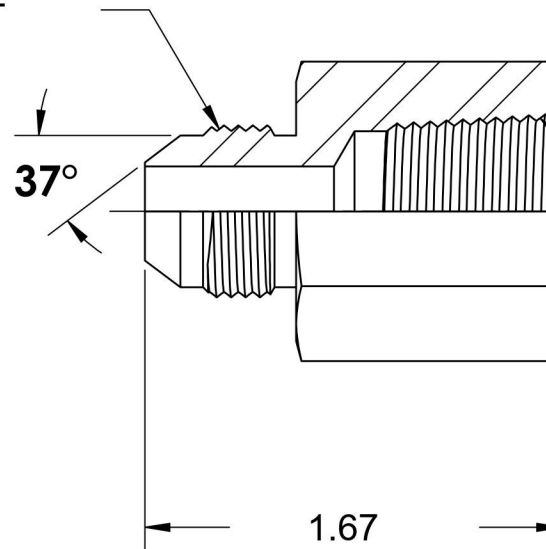

2405-10-06-SS

Stainless Steel, SAE J514 Flared Tube Female Connector, 5/8" Male JIC x 3/8" Female NPTF

7/8-14 UNF

3/8-18 NPTF

6701 Cochran Road
Solon, Ohio 44139
Phone: (440) 248-1880
Toll Free: 1-888-331-1523

Temperature Rating

-425°F to 1200°F

Material

316/316L Stainless Steel

Industry Standards

SAE J514 , SAE J476

Series

2405-SS

Pressure Rating

5000 psi

Finish

Passivated

Series Description

SAE J514 Flared Tube
Female Connector