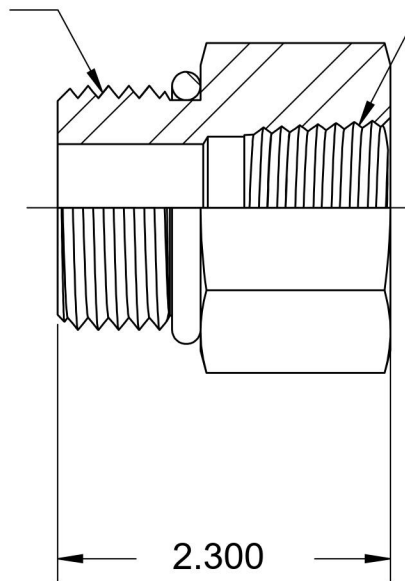

6405-20-24-O-SS

Stainless Steel, SAE J1926 O-Ring Boss Female Adapter, 1-5/8-12 Male ORB x 1-1/2" Female NPTF

1-5/8-12 UN

1-1/2-11-1/2 NPTF

6701 Cochran Road
Solon, Ohio 44139
Phone: (440) 248-1880
Toll Free: 1-888-331-1523

Temperature Rating	Material	Industry Standards	Series
-40°F to 250°F	316/316L Stainless Steel	SAE J1926-3, SAE J476	6405-O-SS
Pressure Rating	Finish	SAE J515	Series Description
2400 psi	Passivated		SAE J1926 O-Ring Boss Female Adapter