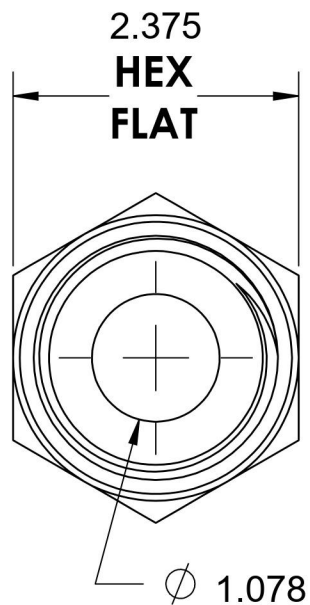

6405-20-24-O-SS

Stainless Steel, SAE J1926 O-Ring Boss Female Adapter, 1-5/8-12 Male ORB x 1-1/2" Female NPTF

1-5/8-12 UN

1-1/2-11-1/2 NPTF

6701 Cochran Road
Solon, Ohio 44139
Phone: (440) 248-1880
Toll Free: 1-888-331-1523