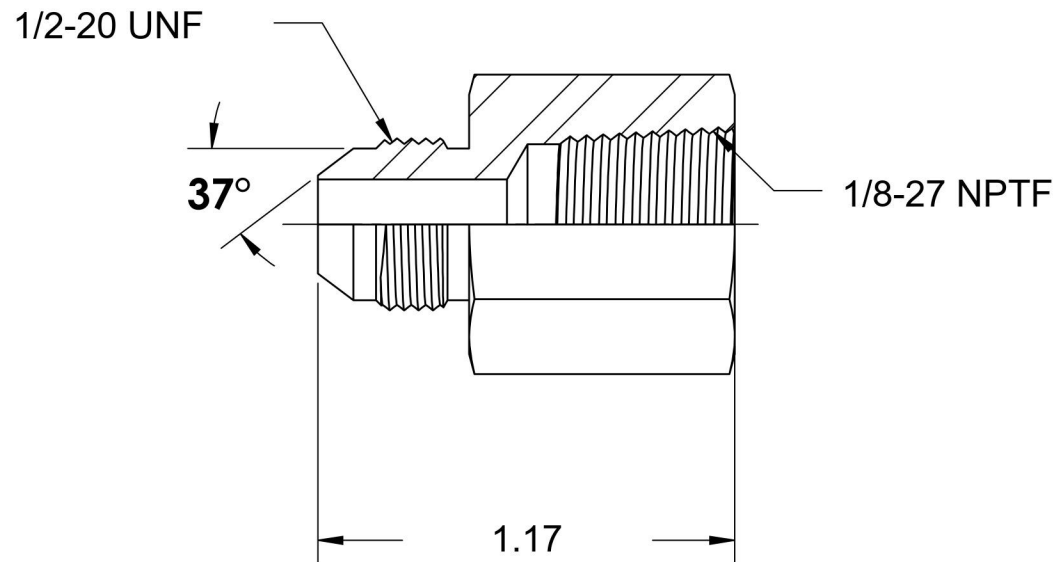

2405-05-02-B

Brass, SAE J514 Flared Tube Female Connector, 5/16" Male JIC x 1/8" Female NPTF

6701 Cochran Road
Solon, Ohio 44139
Phone: (440) 248-1880
Toll Free: 1-888-331-1523

Temperature Rating -325°F to 400°F	Material C360 Brass	Industry Standards SAE J514 , SAE J476	Series 2405-B
Pressure Rating 3300 psi	Finish Natural Finish		Series Description SAE J514 Flared Tube Female Connector