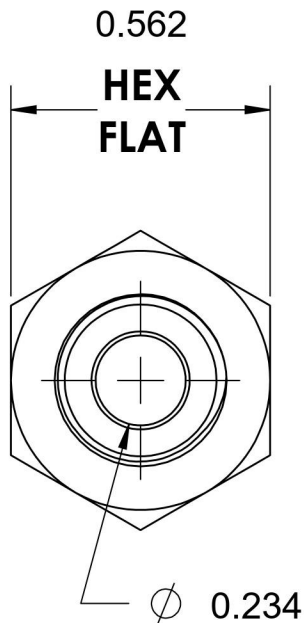

2405-05-02-B

Brass, SAE J514 Flared Tube Female Connector, 5/16" Male JIC x 1/8" Female NPTF

6701 Cochran Road
Solon, Ohio 44139
Phone: (440) 248-1880
Toll Free: 1-888-331-1523

Temperature Rating -325°F to 400°F	Material C360 Brass	Industry Standards SAE J514 , SAE J476	Series 2405-B
Pressure Rating 3300 psi	Finish Natural Finish		Series Description SAE J514 Flared Tube Female Connector