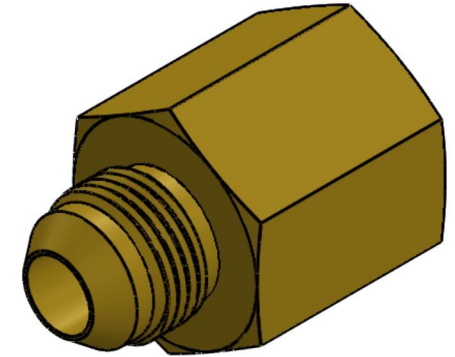

2405-05-02-B

Brass, SAE J514 Flared Tube Female Connector, 5/16" Male JIC x 1/8" Female NPTF

6701 Cochran Road
Solon, Ohio 44139
Phone: (440) 248-1880
Toll Free: 1-888-331-1523

Temperature Rating -325°F to 400°F	Material C360 Brass	Industry Standards SAE J514 , SAE J476	Series 2405-B
Pressure Rating 3300 psi	Finish Natural Finish		Series Description SAE J514 Flared Tube Female Connector