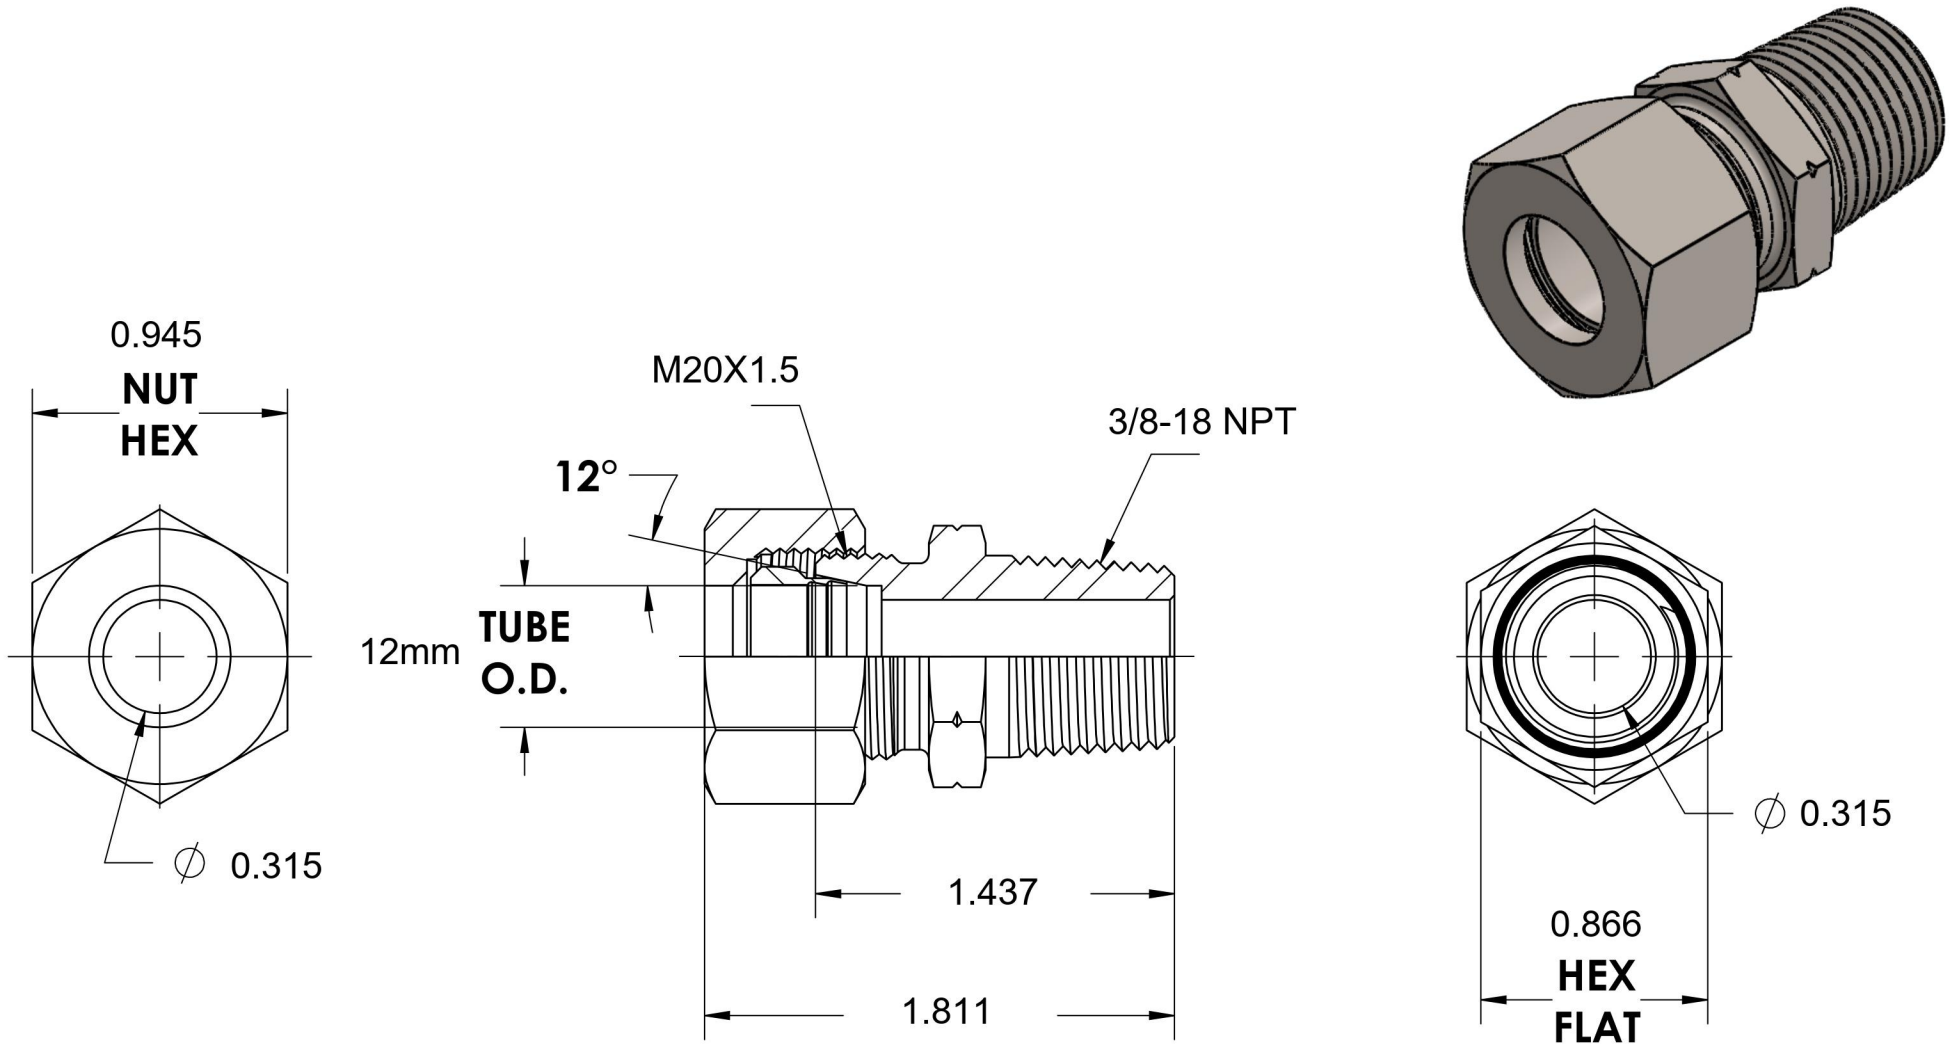

# D2404-S12-06-SS

Stainless Steel, DIN 2353 Male Connector, Heavy 12mm Tube OD x 3/8" NPT

6701 Cochran Road  
Solon, Ohio 44139  
Phone: (440) 248-1880  
Toll Free: 1-888-331-1523