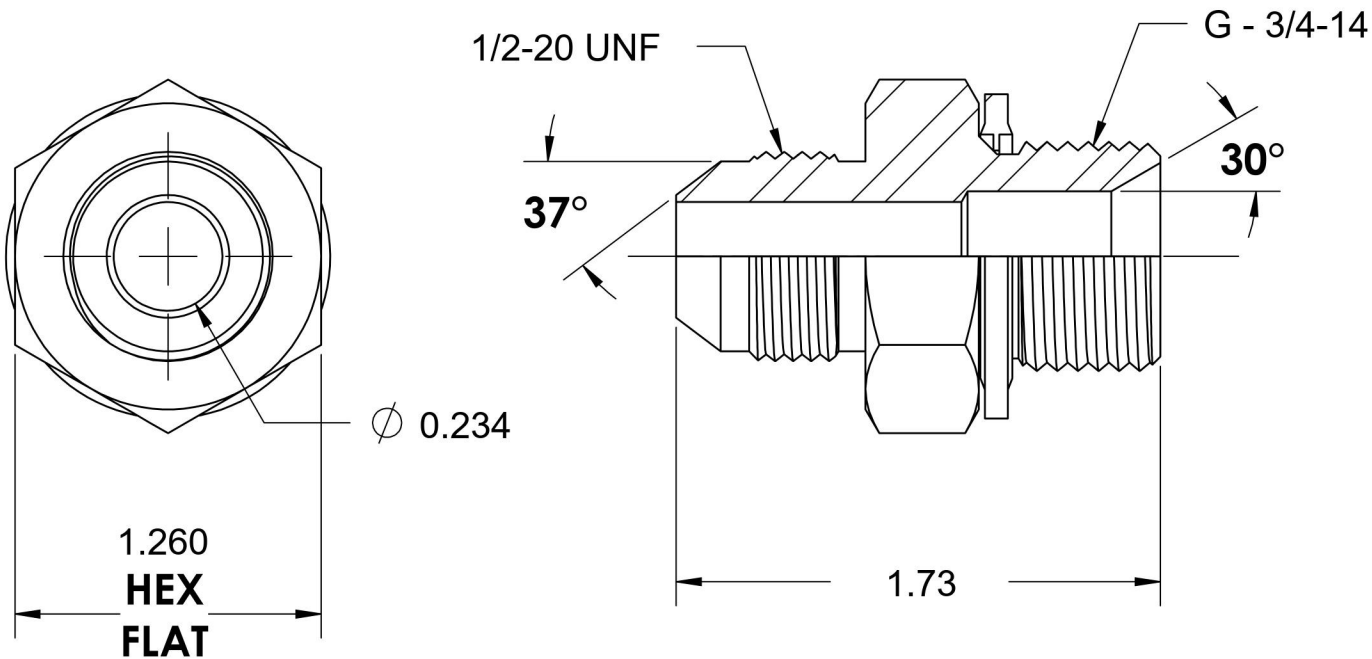

7002-05-12-BS

Steel, SAE J514 37° Flare BSPP Type (D) Bonded Seal Port/Line Adapter, 5/16" Male JIC x 3/4-14 Male BSPP 60° Line/Port

6701 Cochran Road
Solon, Ohio 44139
Phone: (440) 248-1880
Toll Free: 1-888-331-1523

Temperature Rating -22°F to 257°F	Material C1045/12L14 Steel	Industry Standards SAE J514, ISO 1179	Series 7002-BS
Pressure Rating 2900 psi	Finish Trivalent Zinc	ASTM B633	Series Description SAE J514 37° Flare BSPP Type (D) Bonded Seal Port/Line Adapter