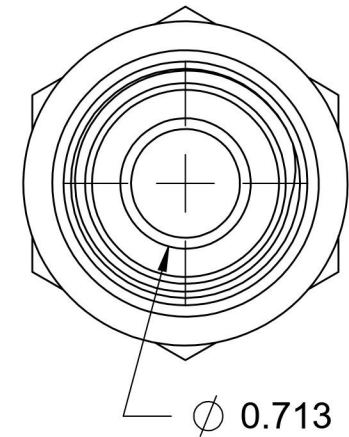

7002-05-12-BS

Steel, SAE J514 37° Flare BSPP Type (D) Bonded Seal Port/Line Adapter, 5/16" Male JIC x 3/4-14 Male BSPP 60° Line/Port

6701 Cochran Road
Solon, Ohio 44139
Phone: (440) 248-1880
Toll Free: 1-888-331-1523

Temperature Rating -22°F to 257°F	Material C1045/12L14 Steel	Industry Standards SAE J514, ISO 1179	Series 7002-BS
Pressure Rating 2900 psi	Finish Trivalent Zinc	ASTM B633	Series Description SAE J514 37° Flare BSPP Type (D) Bonded Seal Port/Line Adapter