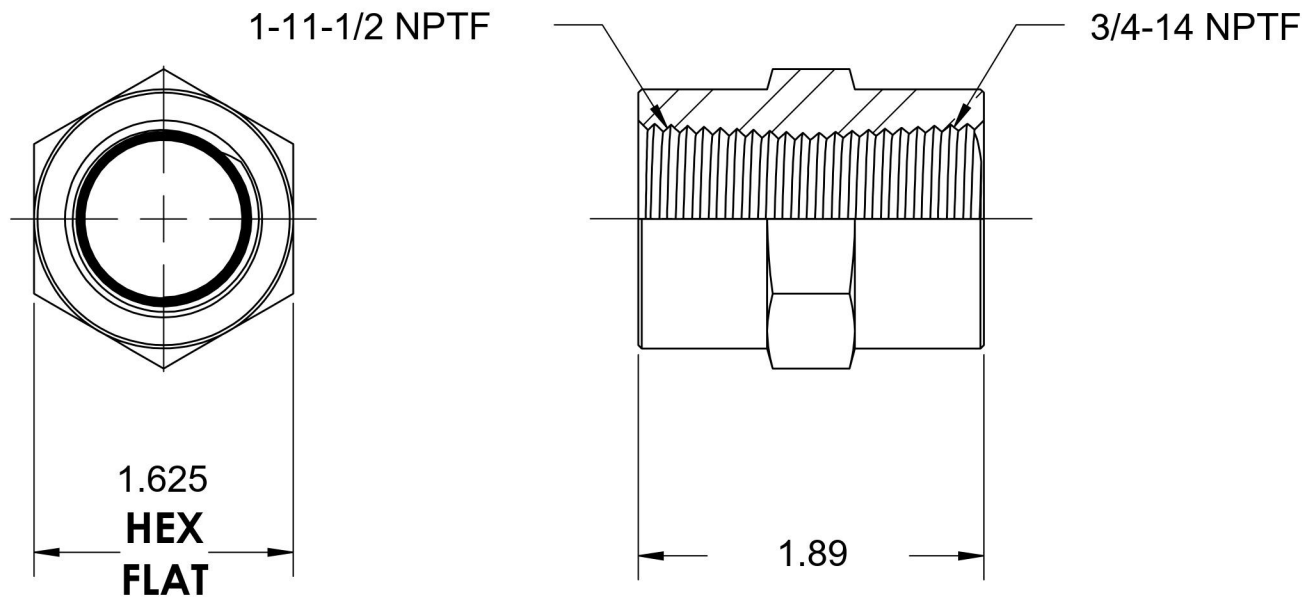

5000-16-12-B

Brass, SAE J514 Pipe Hex Coupling, 1" Female NPTF x 3/4" Female NPTF

6701 Cochran Road
Solon, Ohio 44139
Phone: (440) 248-1880
Toll Free: 1-888-331-1523

| | | | |
|--|---------------------------------|--|---|
| Temperature Rating -325°F to 400°F | Material C36000 Brass | Industry Standards SAE J514 , SAE J476 | Series 5000-B |
| Pressure Rating 1900 psi | Finish Natural Finish | | Series Description SAE J514 Pipe Hex Coupling |