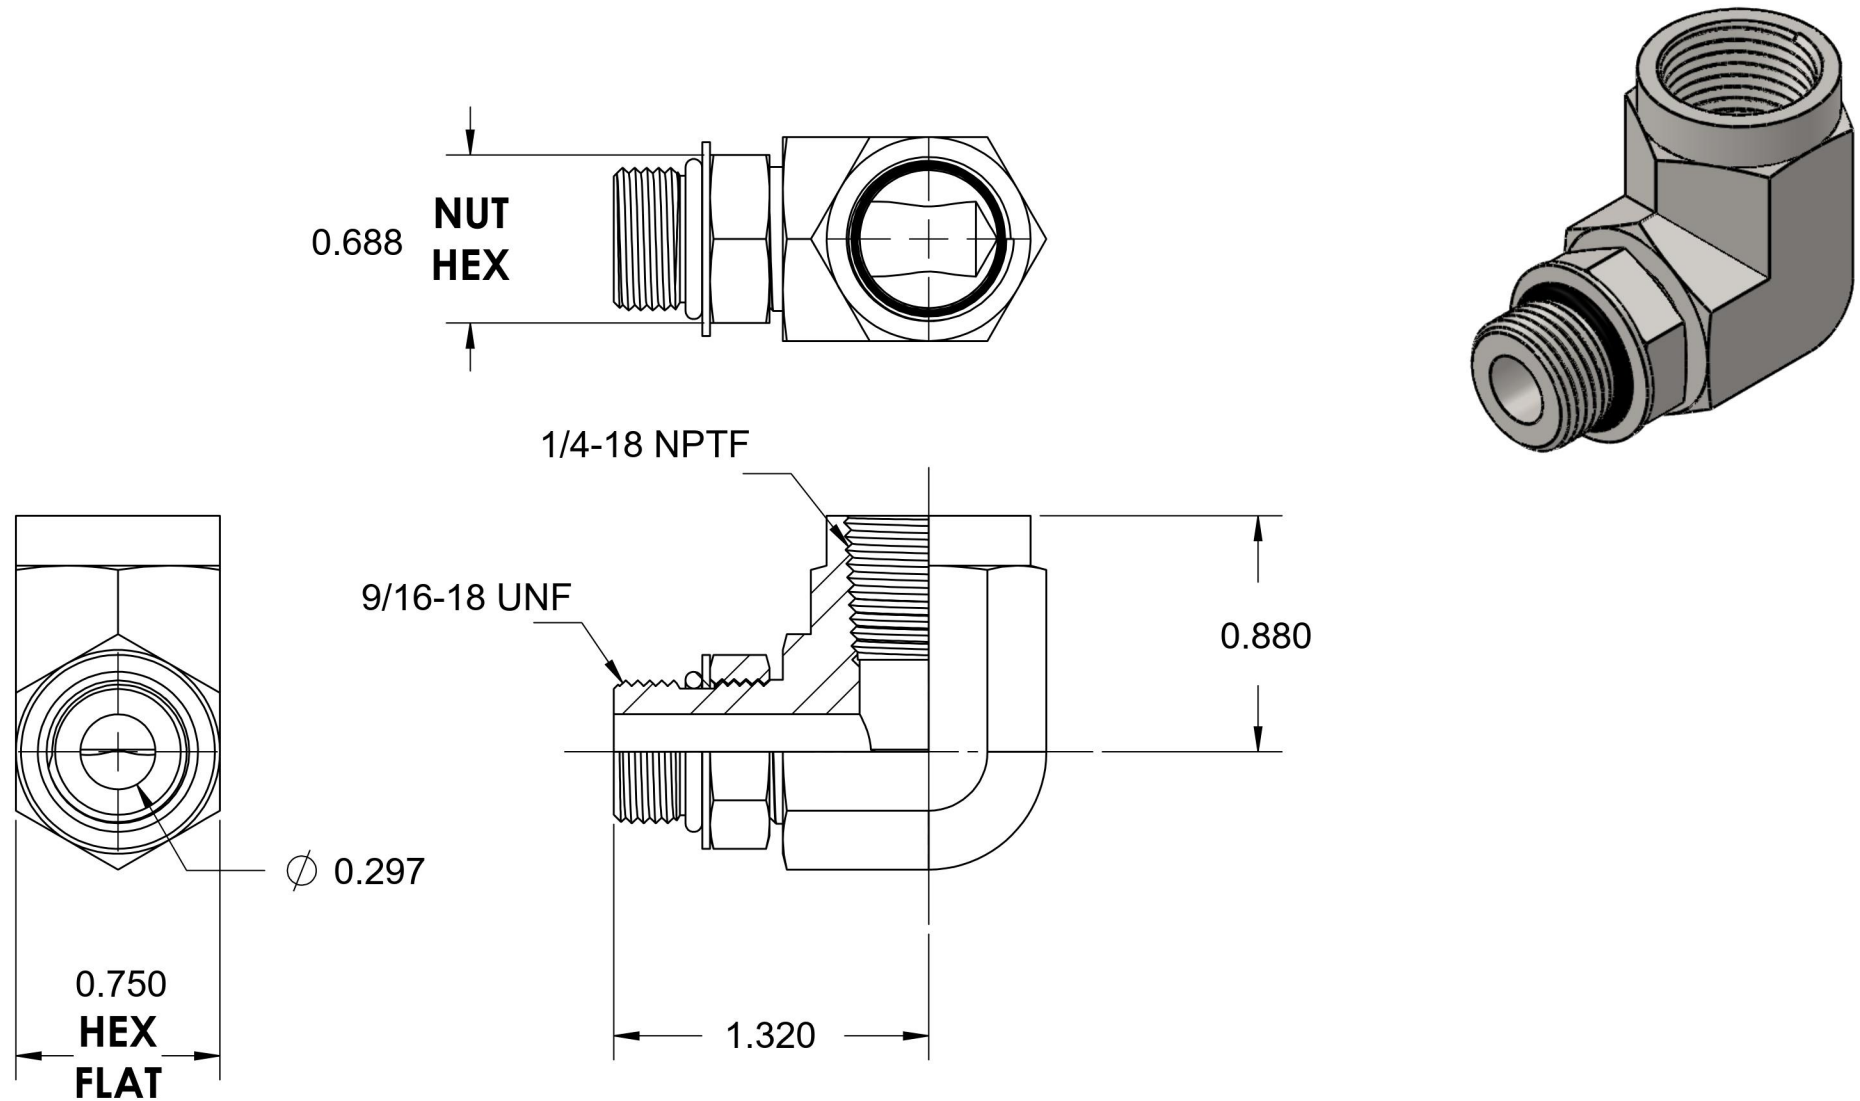

# 6805-06-04-NWO-FG

Steel, SAE J1926 Adjustable O-Ring Boss 90° Female Elbow, 9/16-18 Male Adjustable ORB x 1/4" Female NPTF

6701 Cochran Road  
Solon, Ohio 44139  
Phone: (440) 248-1880  
Toll Free: 1-888-331-1523

<b>Temperature Rating</b>	<b>Material</b>	<b>Industry Standards</b>	<b>Series</b>
-40°F to 250°F	C1045 Steel	SAE J1926-3, SAE J476 SAE J515, ASTM B633	6805-NWO-FG
<b>Pressure Rating</b>	<b>Finish</b>		<b>Series Description</b>
5000 psi	Trivalent Zinc		SAE J1926 Adjustable O-Ring Boss 90° Female Elbow