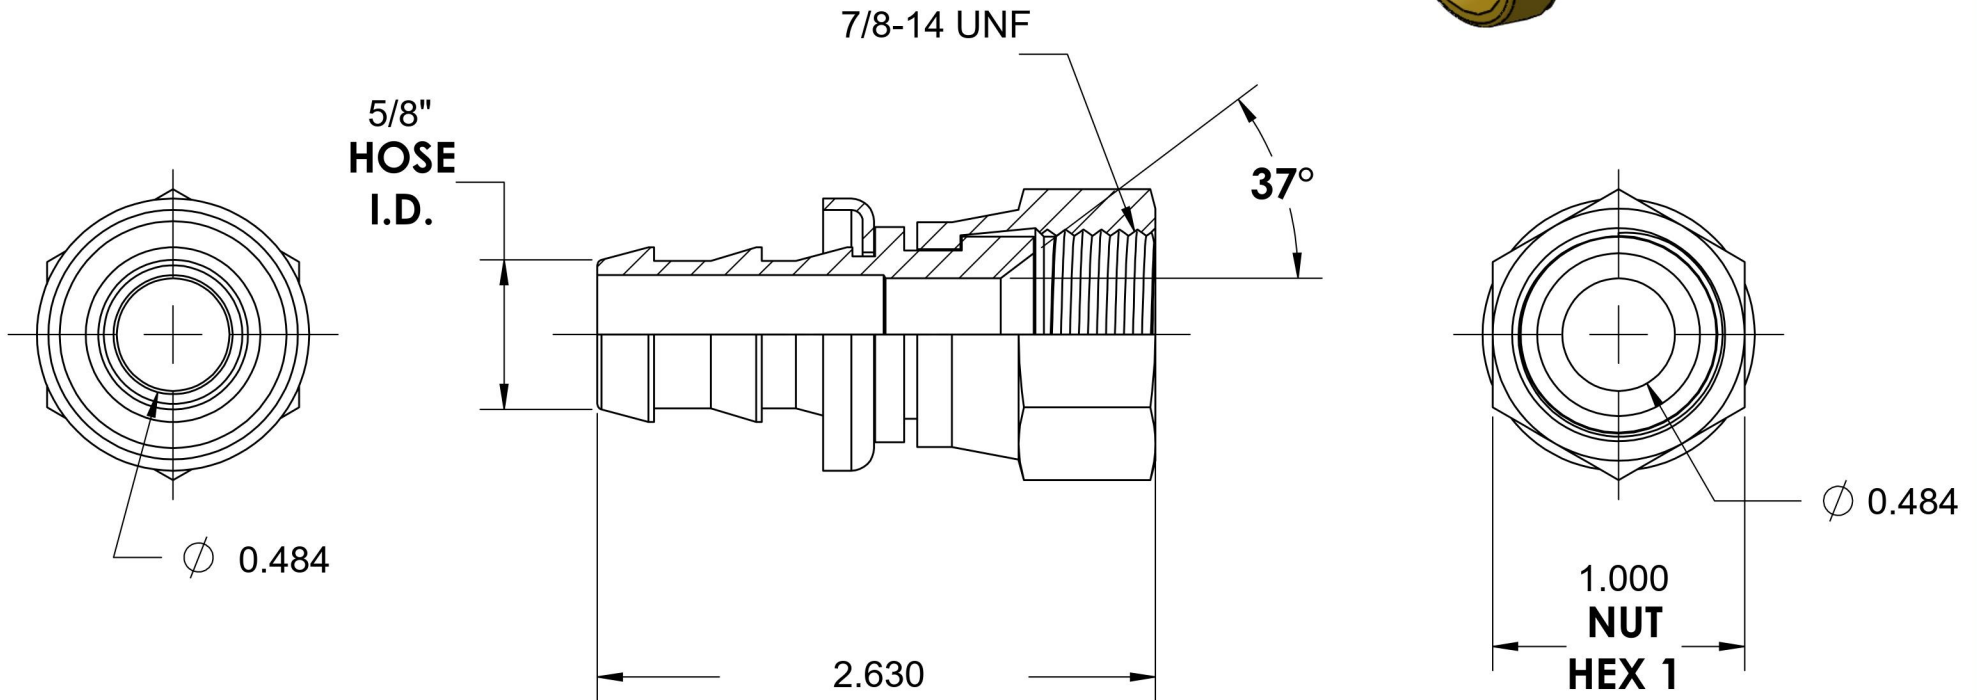

2111-10-10-B

Brass, SAE J514 Push-Lok Swivel Hose Connector, 5/8" Push-Lok Hose Barb x 5/8" Female JIC Swivel

6701 Cochran Road
Solon, Ohio 44139
Phone: (440) 248-1880
Toll Free: 1-888-331-1523

Temperature Rating	Material	Industry Standards	Series
-50°F to 185°F	C36000 Brass	SAE J514	2111-B
Pressure Rating	Finish		Series Description
150 psi	Natural Finish		SAE J514 Push-Lok Swivel Hose Connector