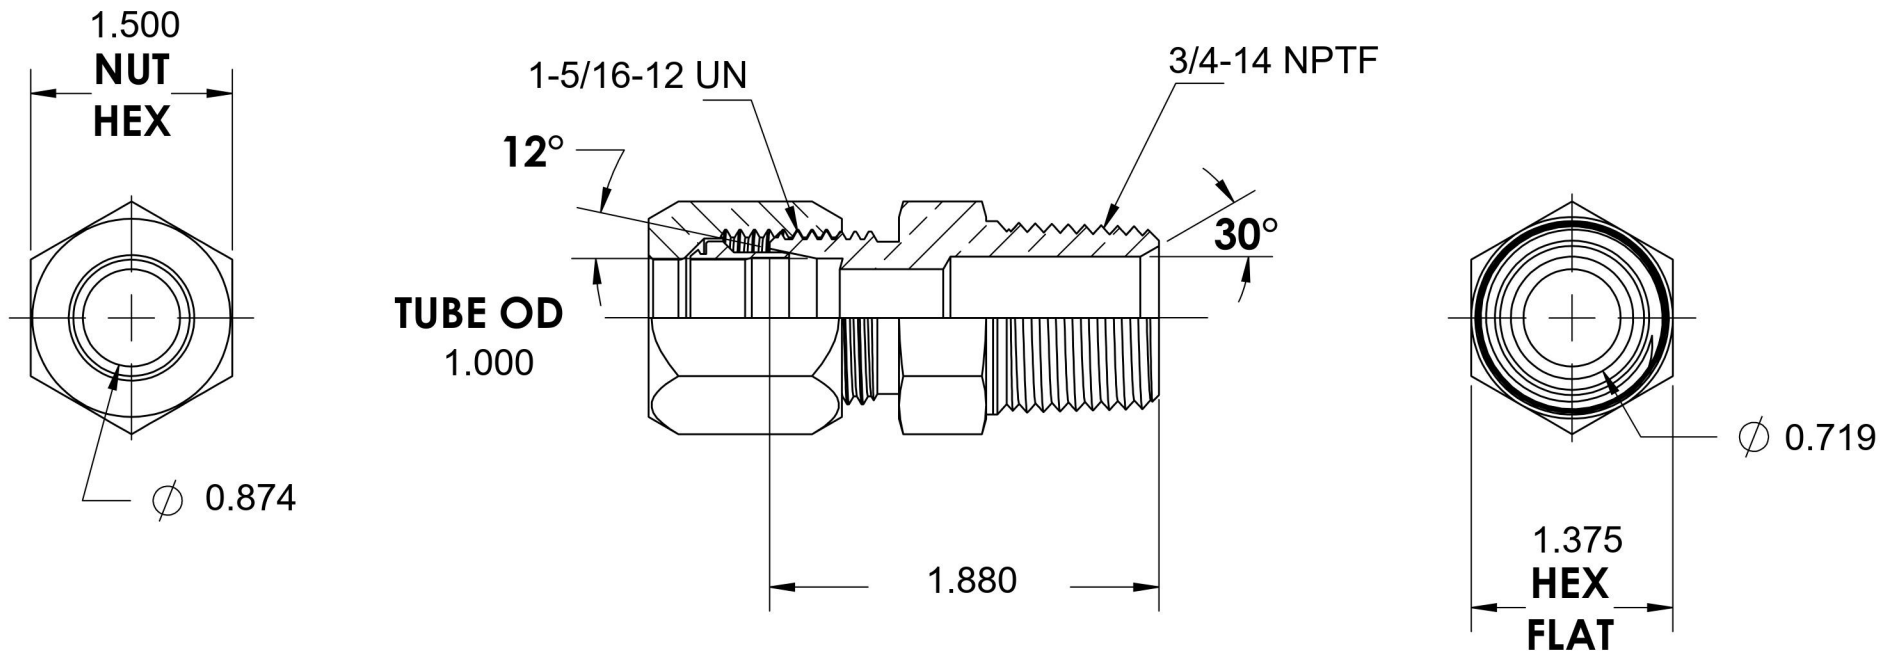

C2404-16-12-SS

Stainless Steel, SAE J514 Flareless Tube Male Connector, 1" Flareless Bite Type x 3/4" Male NPTF 30°

6701 Cochran Road
Solon, Ohio 44139
Phone: (440) 248-1880
Toll Free: 1-888-331-1523

| | | | |
|---------------------------|--------------------------|---------------------------|--|
| Temperature Rating | Material | Industry Standards | Series |
| -425°F to 1200°F | 316/316L Stainless Steel | SAE J514, SAE J476 | C2404-SS |
| Pressure Rating | Finish | | Series Description |
| 3000 psi | Passivated | | SAE J514 Flareless Tube Male Connector |