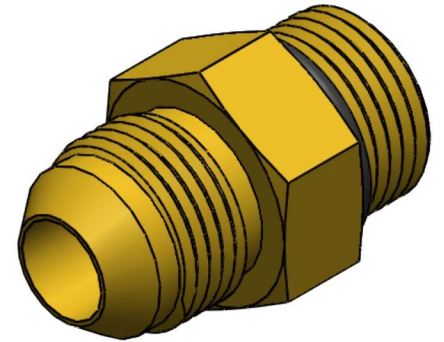

# 6400-04-04-O-B

Brass, SAE J514 37° Flare Port Connector, 1/4" Male JIC x 7/16-20 Male ORB

6701 Cochran Road  
Solon, Ohio 44139  
Phone: (440) 248-1880  
Toll Free: 1-888-331-1523

**Temperature Rating**

-40°F to 250°F

**Pressure Rating**

3300 psi

**Material**

C36000 Brass

**Finish**

Natural Finish

**Industry Standards**

SAE J514, SAE J1926-3

**Series**

6400-O-B

**Series Description**

SAE J514 37° Flare Port Connector