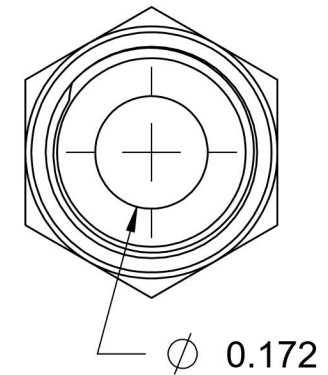

# 6400-04-04-O-B

Brass, SAE J514 37° Flare Port Connector, 1/4" Male JIC x 7/16-20 Male ORB

6701 Cochran Road  
Solon, Ohio 44139  
Phone: (440) 248-1880  
Toll Free: 1-888-331-1523

**Temperature Rating**