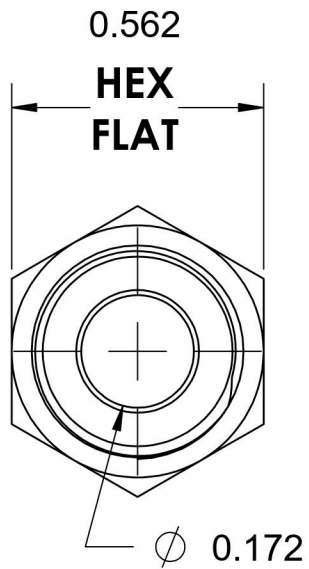

# 6400-04-04-O-B

Brass, SAE J514 37° Flare Port Connector, 1/4" Male JIC x 7/16-20 Male ORB

6701 Cochran Road  
Solon, Ohio 44139  
Phone: (440) 248-1880  
Toll Free: 1-888-331-1523

**Temperature Rating**