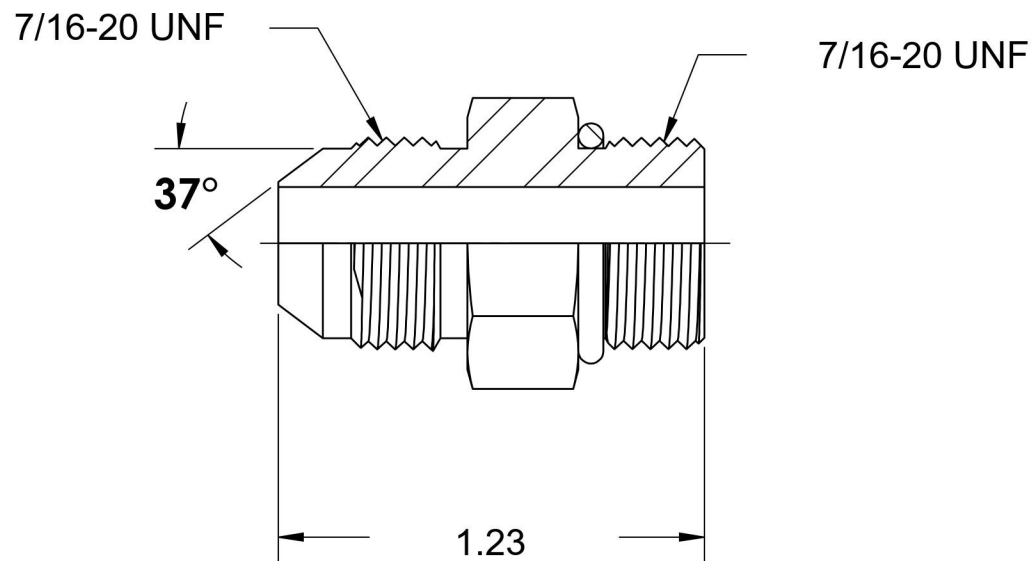

# 6400-04-04-O-B

Brass, SAE J514 37° Flare Port Connector, 1/4" Male JIC x 7/16-20 Male ORB

6701 Cochran Road  
Solon, Ohio 44139  
Phone: (440) 248-1880  
Toll Free: 1-888-331-1523

**Temperature Rating**

-40°F to 250°F

**Pressure Rating**

3300 psi

**Material**

C36000 Brass

**Finish**

Natural Finish

**Industry Standards**

SAE J514, SAE J1926-3

**Series**

6400-O-B

**Series Description**

SAE J514 37° Flare Port Connector