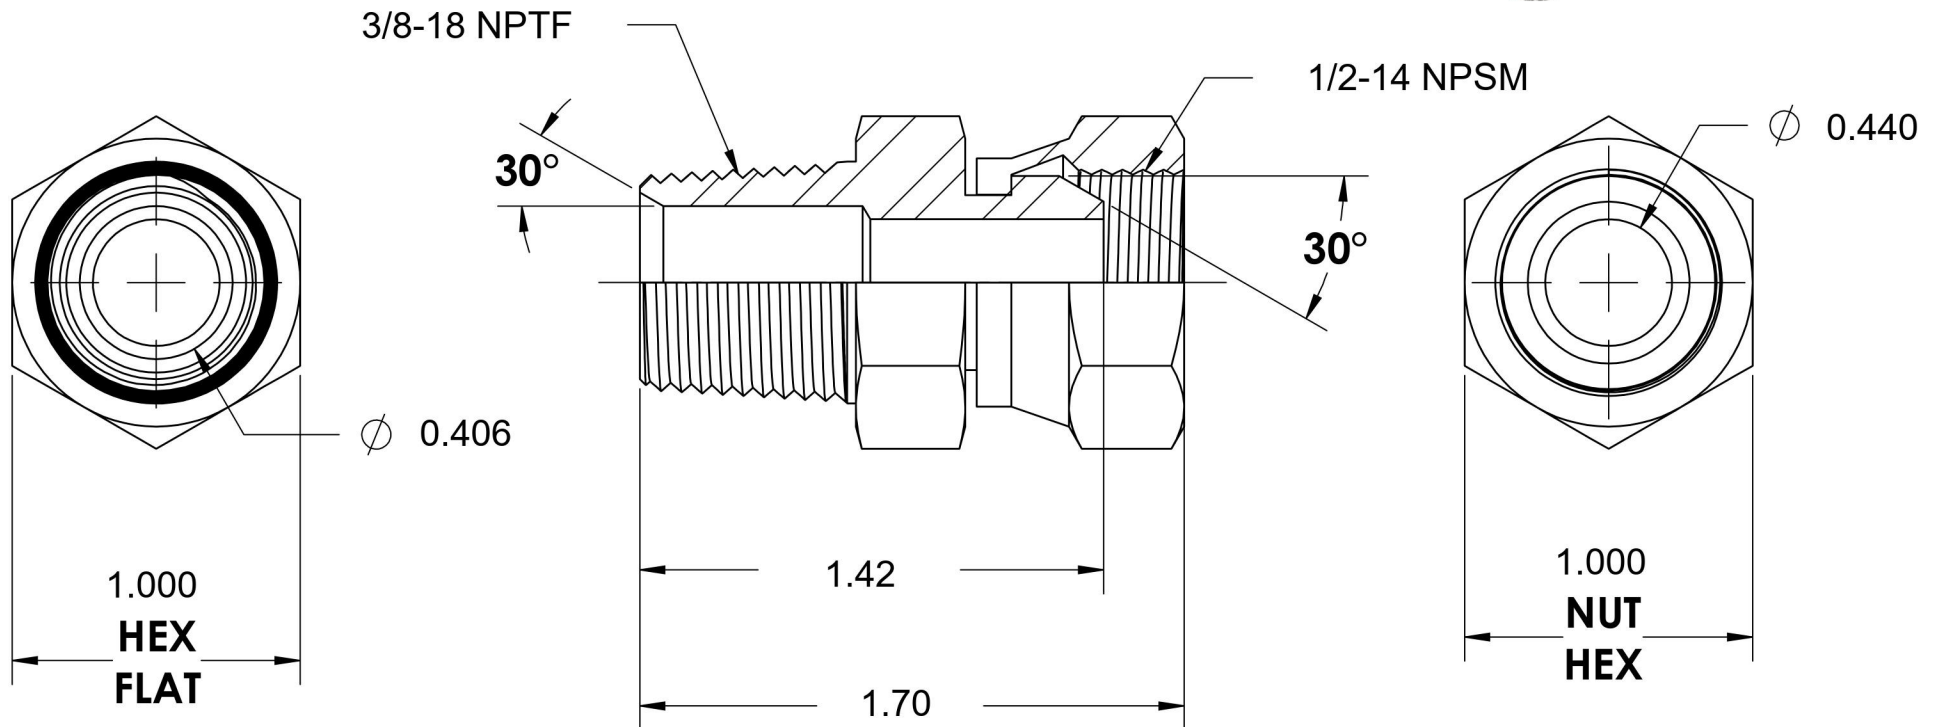

# 1404-06-08-SS

Stainless Steel, SAE J514 NPSM Swivel Male Connector, 3/8" Male NPTF 30° x 1/2" Female NPSM Swivel

6701 Cochran Road  
Solon, Ohio 44139  
Phone: (440) 248-1880  
Toll Free: 1-888-331-1523

<b>Temperature Rating</b>	<b>Material</b>	<b>Industry Standards</b>	<b>Series</b>
-425°F to 1200°F	316/316L Stainless Steel	SAE J514, SAE J476	1404-SS
<b>Pressure Rating</b>	<b>Finish</b>		<b>Series Description</b>
5000 psi	Passivated		SAE J514 NPSM Swivel Male Connector