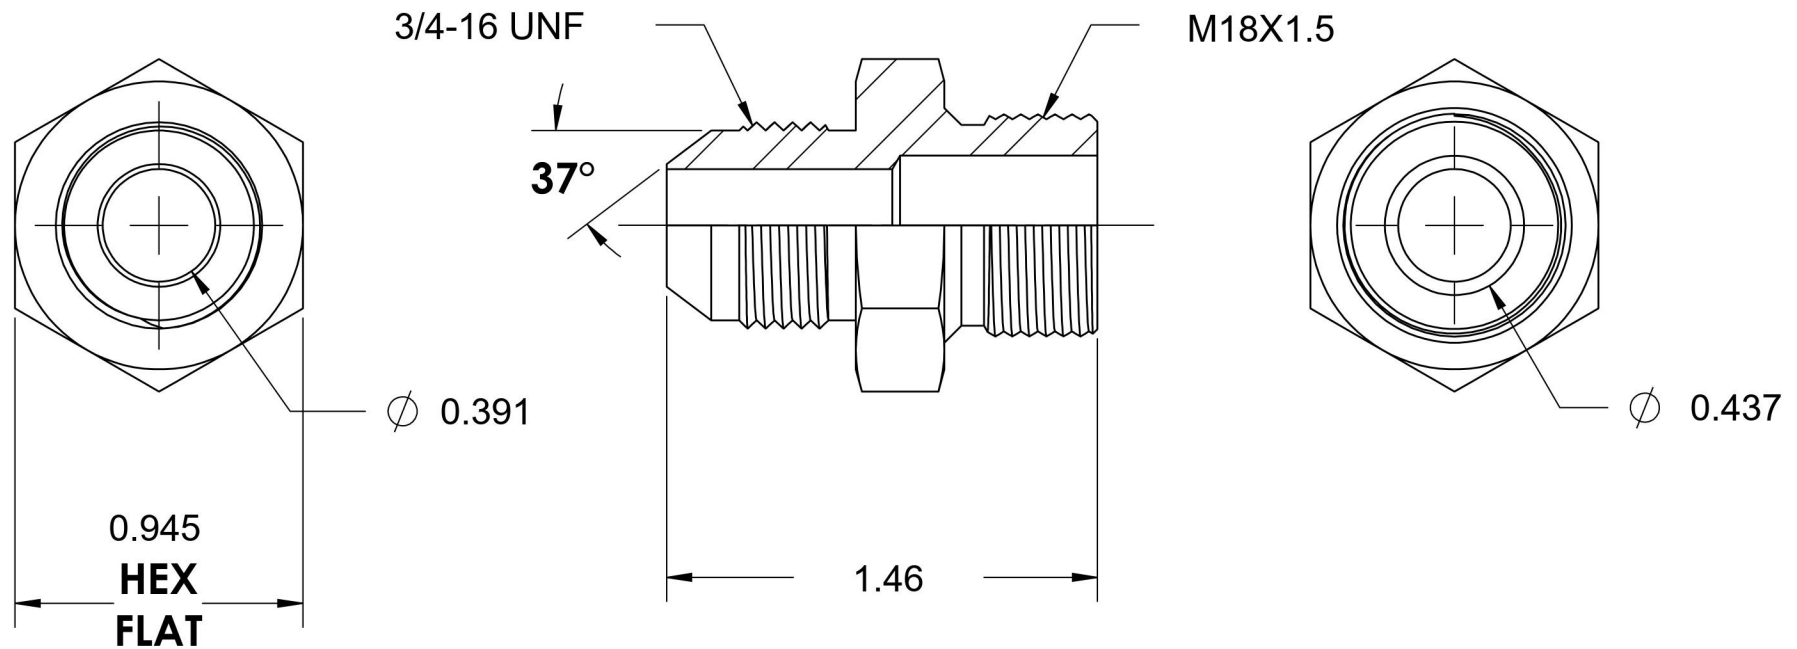

# 7005-08-18-SS

Stainless Steel, SAE J514 37° Flare Male Metric Port/Line Connector, 1/2" Male JIC x M18X1.5 Male Metric 60° Line/Port

6701 Cochran Road  
Solon, Ohio 44139  
Phone: (440) 248-1880  
Toll Free: 1-888-331-1523

<b>Temperature Rating</b> -425°F to 1200°F	<b>Material</b> 316/316L Stainless Steel	<b>Industry Standards</b> SAE J514, ISO 9974	<b>Series</b> 7005-SS
<b>Pressure Rating</b> 6000 psi	<b>Finish</b> Passivated		<b>Series Description</b> SAE J514 37° Flare Male Metric Port/Line Connector