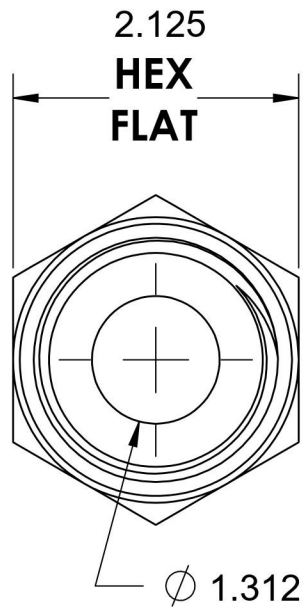

6405-24-20-O

Steel, SAE J1926 O-Ring Boss Female Adapter, 1-7/8-12 Male ORB x 1-1/4" Female NPTF

1-7/8-12 UN

1-1/4-11-1/2 NPTF

2.160

6701 Cochran Road
Solon, Ohio 44139
Phone: (440) 248-1880
Toll Free: 1-888-331-1523

Temperature Rating

-40°F to 250°F

Pressure Rating

2500 psi

Material

C1045 / 12L14 Steel

Finish

Trivalent Zinc