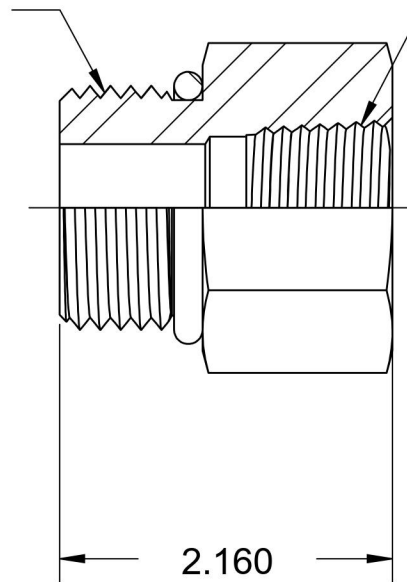

6405-24-20-O

Steel, SAE J1926 O-Ring Boss Female Adapter, 1-7/8-12 Male ORB x 1-1/4" Female NPTF

1-7/8-12 UN

1-1/4-11-1/2 NPTF

2.160

6701 Cochran Road
Solon, Ohio 44139
Phone: (440) 248-1880
Toll Free: 1-888-331-1523

Temperature Rating

-40°F to 250°F

Pressure Rating

2500 psi

Material

C1045 / 12L14 Steel

Finish

Trivalent Zinc