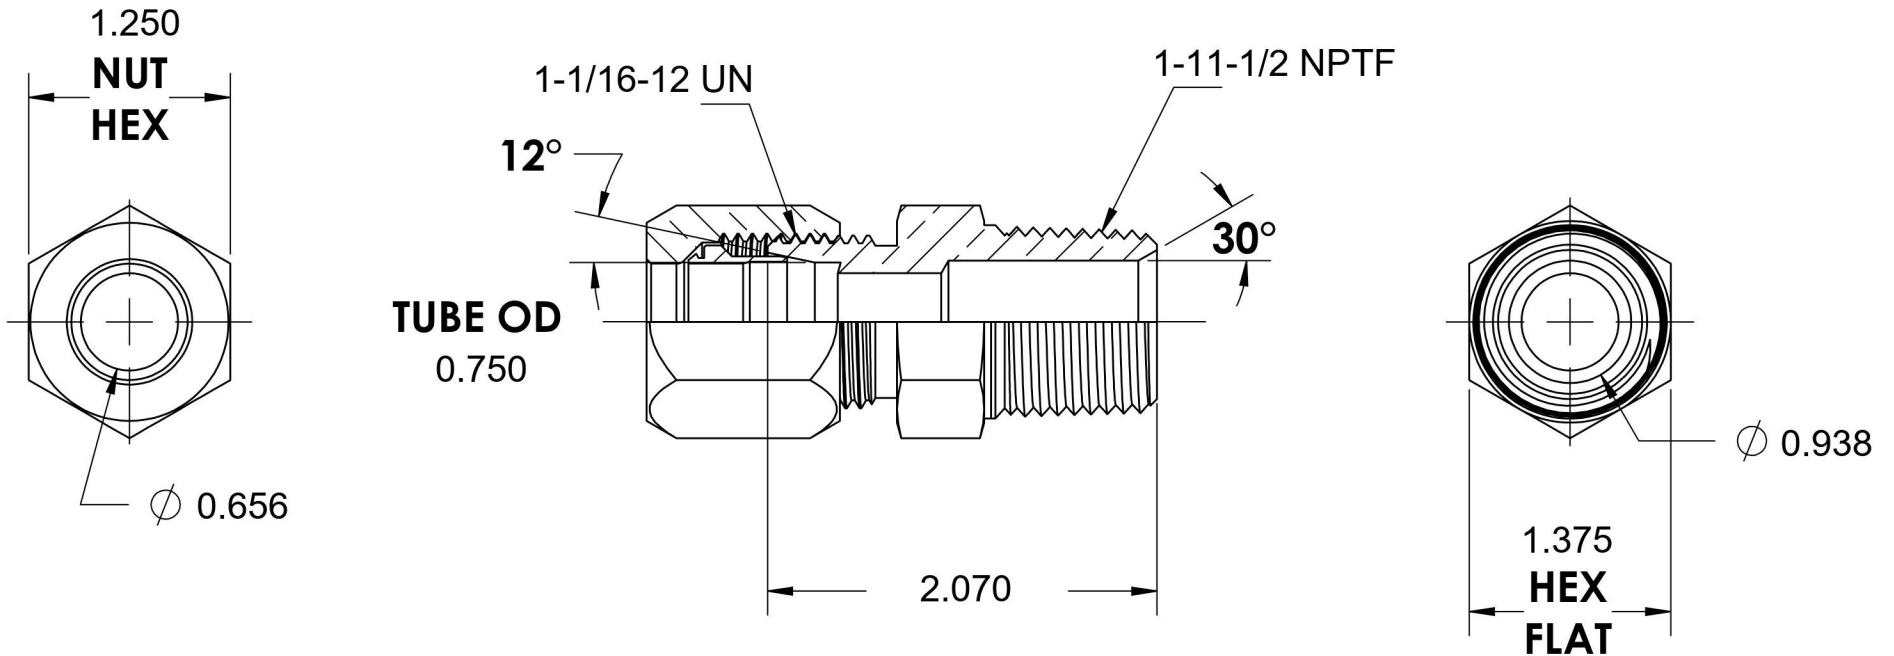

# C2404-12-16

Steel, SAE J514 Flareless Tube Male Connector, 3/4" Flareless Bite Type x 1" Male NPTF 30°

6701 Cochran Road  
Solon, Ohio 44139  
Phone: (440) 248-1880  
Toll Free: 1-888-331-1523

<b>Temperature Rating</b>	<b>Material</b>	<b>Industry Standards</b>	<b>Series</b>
-65°F to 500°F	C1045/12L14 Steel	SAE J514, SAE J476 ASTM B633	C2404
<b>Pressure Rating</b>	<b>Finish</b>		<b>Series Description</b>
3000 psi	Trivalent Zinc		SAE J514 Flareless Tube Male Connector