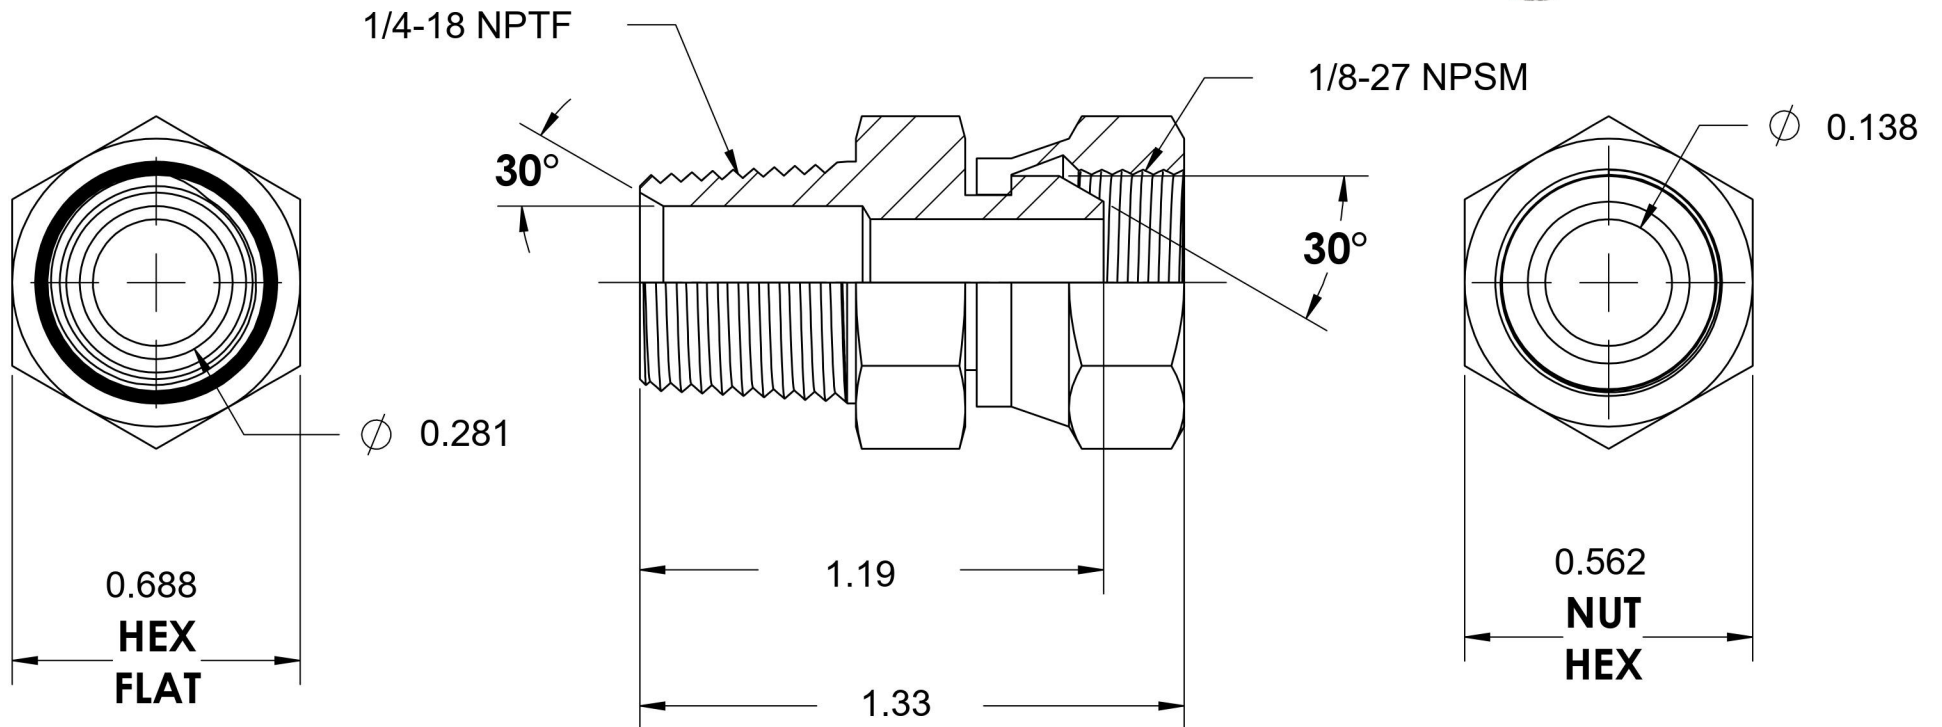

# 1404-04-02-SS

Stainless Steel, SAE J514 NPSM Swivel Male Connector, 1/4" Male NPTF 30° x 1/8" Female NPSM Swivel

6701 Cochran Road  
Solon, Ohio 44139  
Phone: (440) 248-1880  
Toll Free: 1-888-331-1523

<b>Temperature Rating</b>	<b>Material</b>	<b>Industry Standards</b>	<b>Series</b>
-425°F to 1200°F	316/316L Stainless Steel	SAE J514, SAE J476	1404-SS
<b>Pressure Rating</b>	<b>Finish</b>		<b>Series Description</b>
6000 psi	Passivated		SAE J514 NPSM Swivel Male Connector