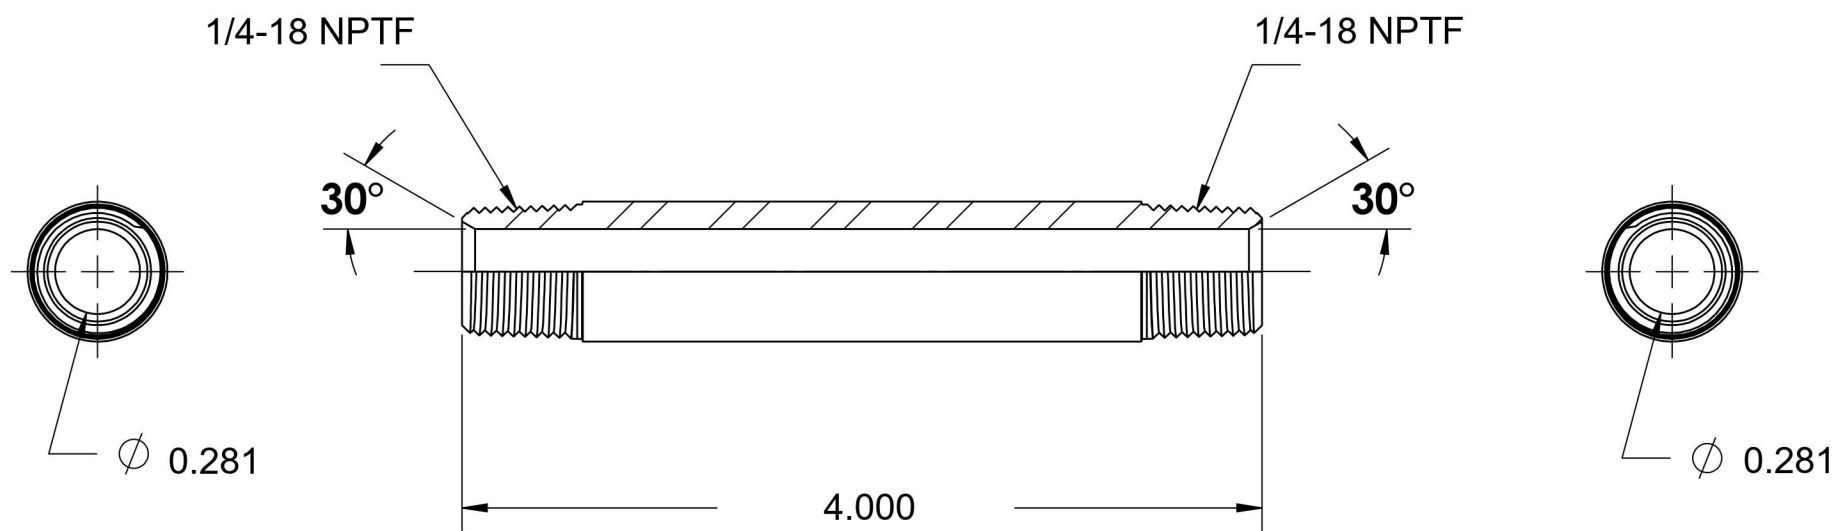

5404-N-04X4.000-SS

Stainless Steel, SAE J514 Pipe Long Nipple, 1/4" Male NPTF 30° x 1/4" Male NPTF 30°

6701 Cochran Road
Solon, Ohio 44139
Phone: (440) 248-1880
Toll Free: 1-888-331-1523

Temperature Rating	Material	Industry Standards	Series
-425°F to 1200°F	316/316L Stainless Steel	SAE J514, SAE J476	5404-N-SS
Pressure Rating	Finish		Series Description
7200 psi	Passivated		SAE J514 Pipe Long Nipple