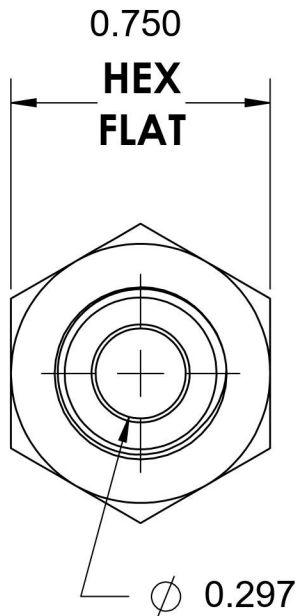

2405-06-04-SS

Stainless Steel, SAE J514 Flared Tube Female Connector, 3/8" Male JIC x 1/4" Female NPTF

6701 Cochran Road
Solon, Ohio 44139
Phone: (440) 248-1880
Toll Free: 1-888-331-1523

Temperature Rating -425°F to 1200°F	Material 316/316L Stainless Steel	Industry Standards SAE J514 , SAE J476	Series 2405-SS
Pressure Rating 6000 psi	Finish Passivated		Series Description SAE J514 Flared Tube Female Connector