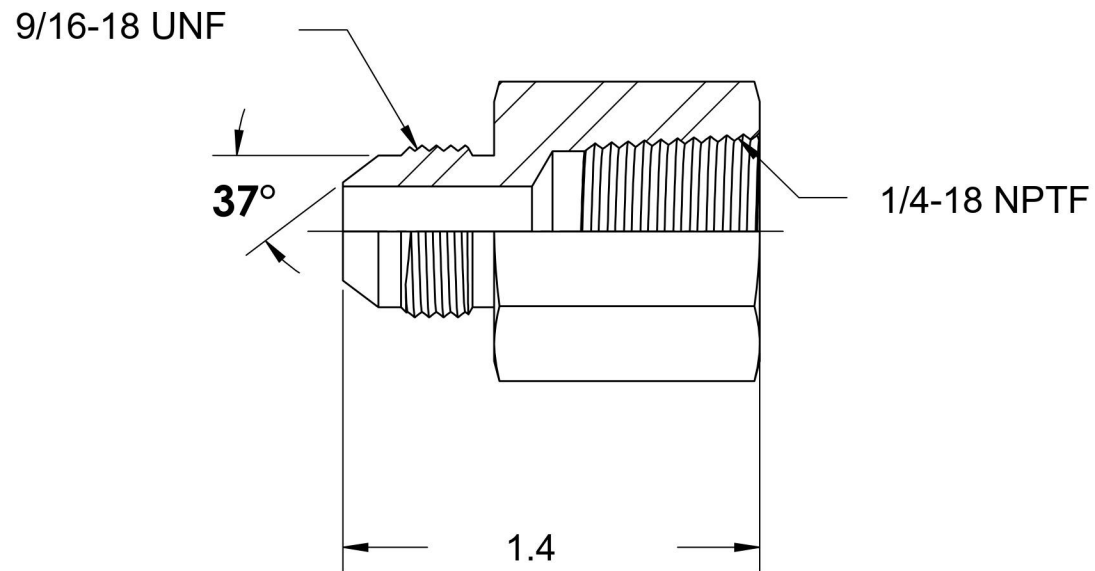

2405-06-04-SS

Stainless Steel, SAE J514 Flared Tube Female Connector, 3/8" Male JIC x 1/4" Female NPTF

6701 Cochran Road
Solon, Ohio 44139
Phone: (440) 248-1880
Toll Free: 1-888-331-1523

Temperature Rating -425°F to 1200°F	Material 316/316L Stainless Steel	Industry Standards SAE J514 , SAE J476	Series 2405-SS
Pressure Rating 6000 psi	Finish Passivated		Series Description SAE J514 Flared Tube Female Connector