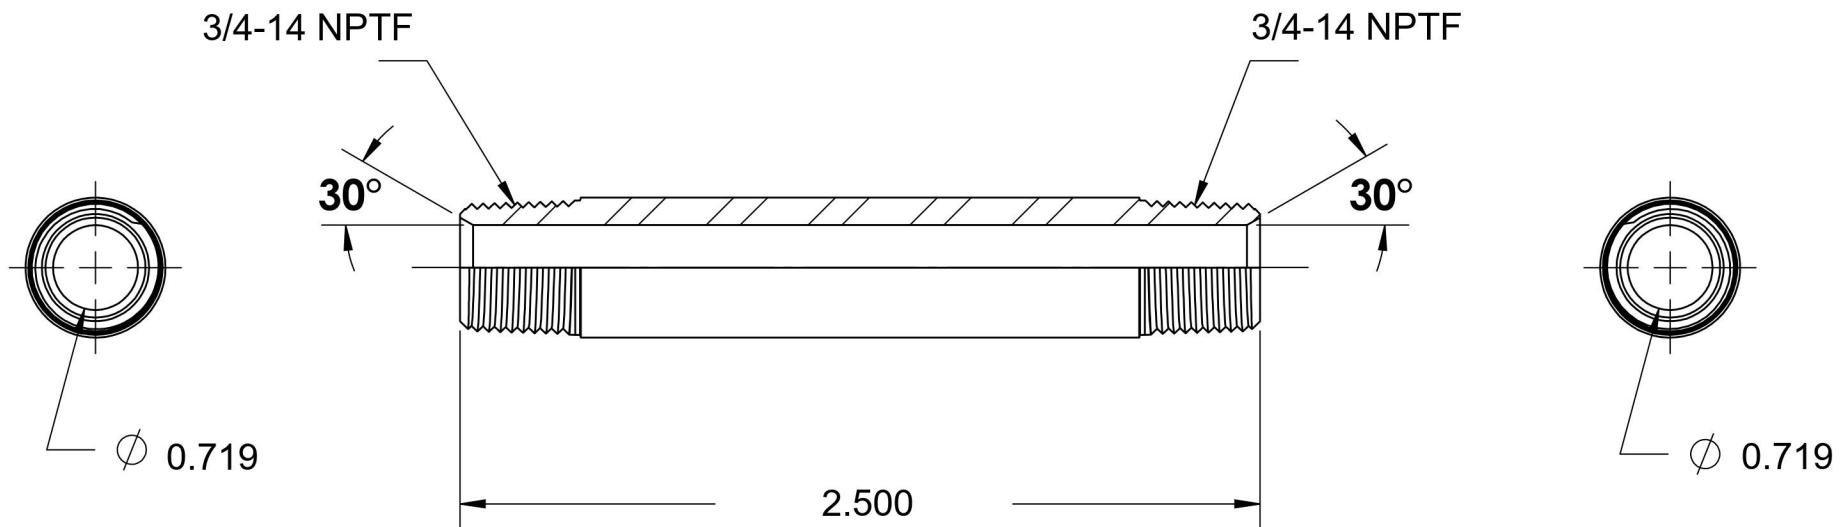

5404-N-12X2.500

Steel, SAE J514 Pipe Long Nipple, 3/4" Male NPTF 30° x 3/4" Male NPTF 30°

6701 Cochran Road
Solon, Ohio 44139
Phone: (440) 248-1880
Toll Free: 1-888-331-1523

Temperature Rating

-65°F to 500°F

Pressure Rating

5500 psi

Material

C1045/12L14 Steel

Finish

Trivalent Zinc

Industry Standards

SAE J514, SAE J476
ASTM B633

Series

5404-N

Series Description

SAE J514 Pipe Long Nipple