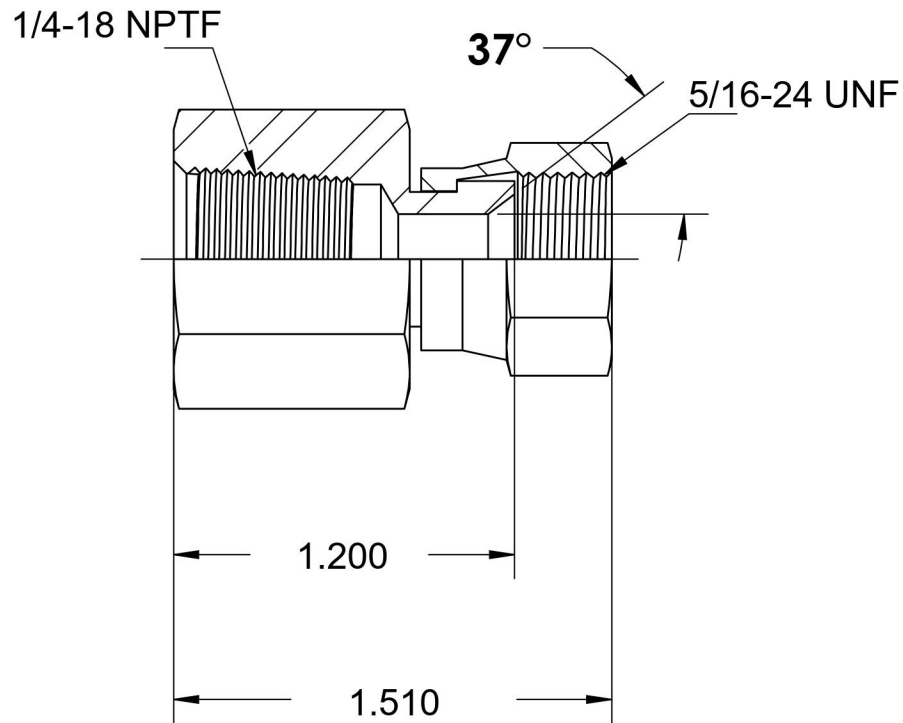

# 6506-04-02

Steel, SAE J514 37° Flare Swivel Female Connector, 1/4" Female NPTF x 1/8" Female JIC Swivel

6701 Cochran Road  
Solon, Ohio 44139  
Phone: (440) 248-1880  
Toll Free: 1-888-331-1523

<b>Temperature Rating</b> -65°F to 500°F	<b>Material</b> C1045/12L14 Steel	<b>Industry Standards</b> SAE J514 , SAE J476 ASTM B633	<b>Series</b> 6506
<b>Pressure Rating</b> 6000 psi	<b>Finish</b> Trivalent Zinc		<b>Series Description</b> SAE J514 37° Flare Swivel Female Connector