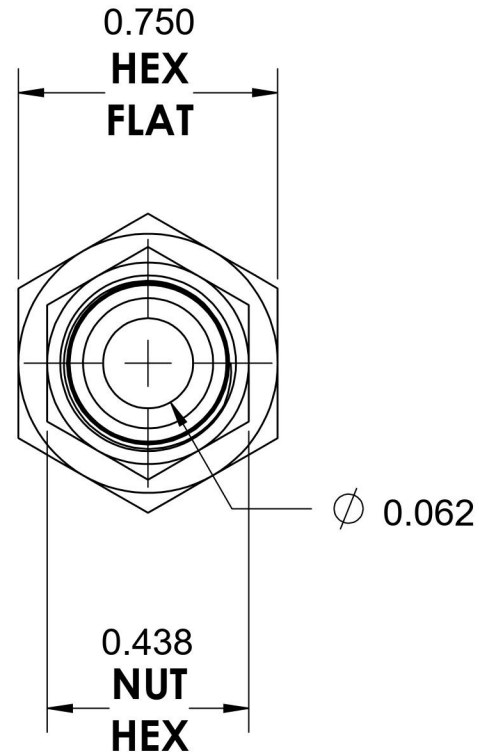

# 6506-04-02

Steel, SAE J514 37° Flare Swivel Female Connector, 1/4" Female NPTF x 1/8" Female JIC Swivel

6701 Cochran Road  
Solon, Ohio 44139  
Phone: (440) 248-1880  
Toll Free: 1-888-331-1523

<b>Temperature Rating</b> -65°F to 500°F	<b>Material</b> C1045/12L14 Steel	<b>Industry Standards</b> SAE J514 , SAE J476 ASTM B633	<b>Series</b> 6506
<b>Pressure Rating</b> 6000 psi	<b>Finish</b> Trivalent Zinc		<b>Series Description</b> SAE J514 37° Flare Swivel Female Connector