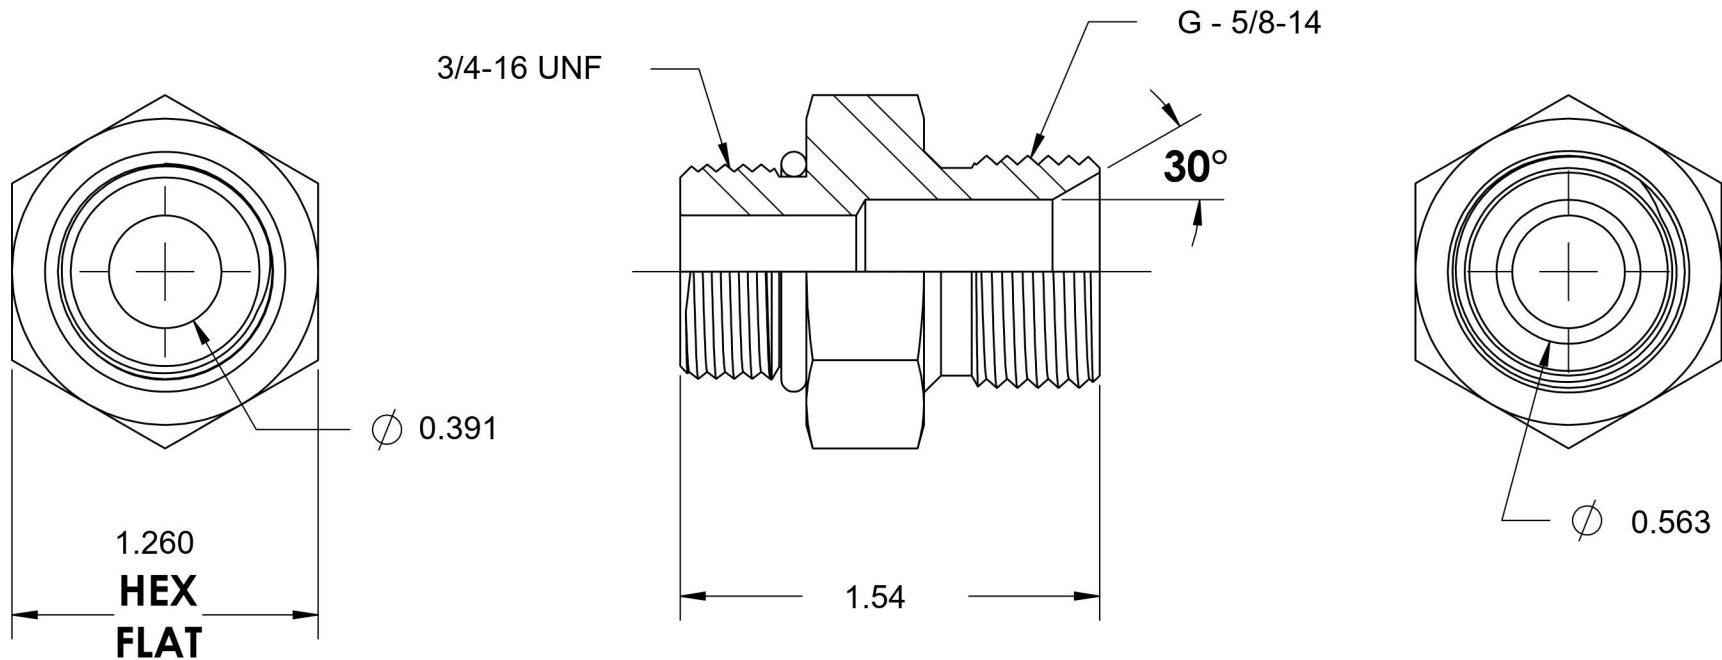

# 7062-08-10-SS

Stainless Steel, SAE J1926 O-Ring Boss Male BSPP Port/Line Adapter, 3/4-16 Male ORB x 5/8-14 Male BSPP 60° Line/Port

6701 Cochran Road  
Solon, Ohio 44139  
Phone: (440) 248-1880  
Toll Free: 1-888-331-1523

<b>Temperature Rating</b>	<b>Material</b>	<b>Industry Standards</b>	<b>Series</b>
-40°F to 250°F	316/316L Stainless Steel	SAE J1926, ISO 1179	7062-SS
<b>Pressure Rating</b>	<b>Finish</b>	ISO 8434-6	<b>Series Description</b>
2900 psi	Passivated		SAE J1926 O-Ring Boss Male BSPP Port/Line Adapter