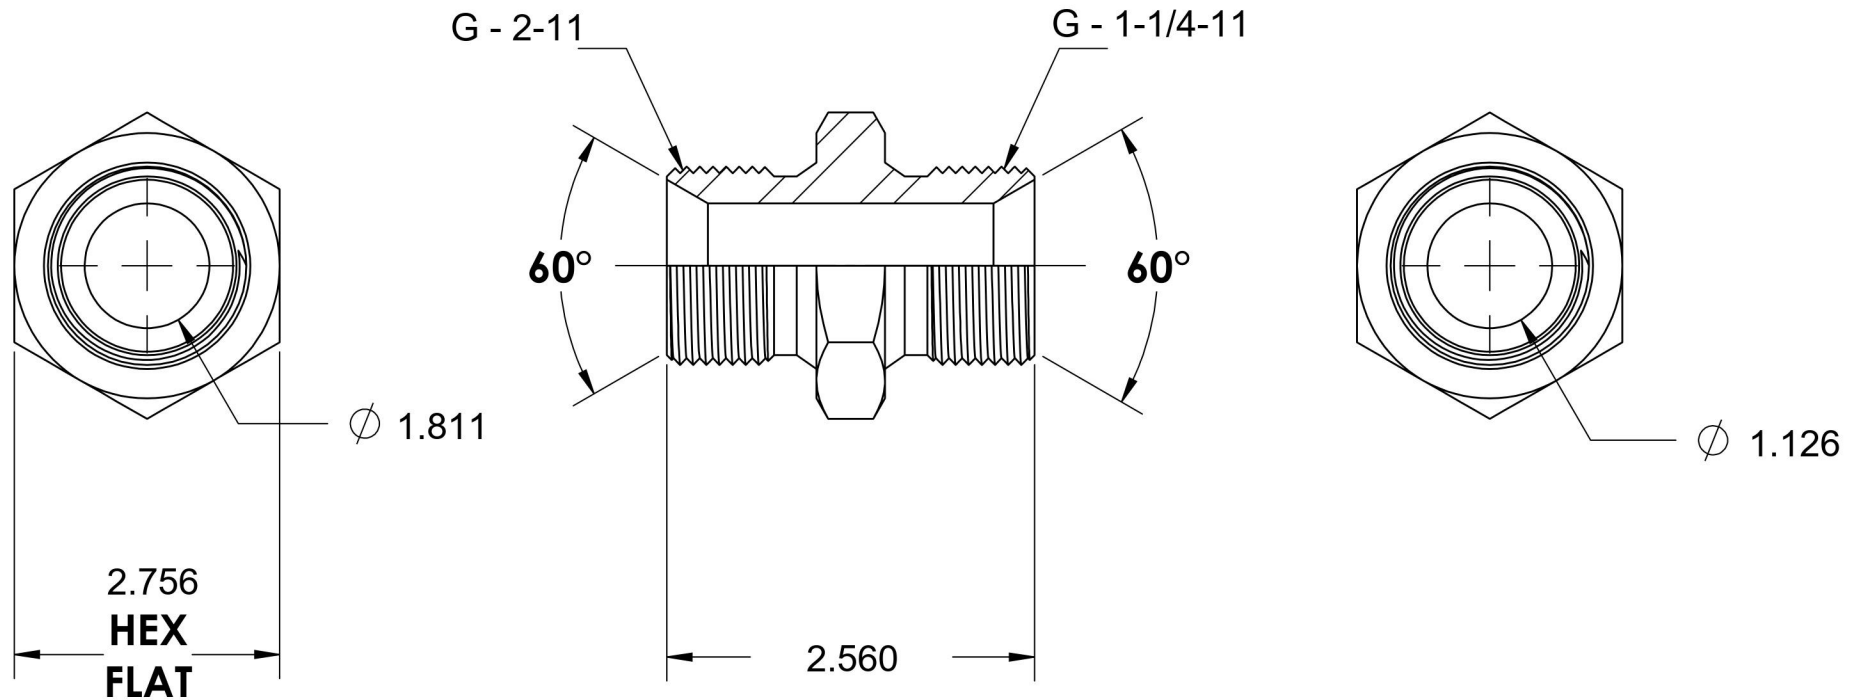

# 9022-32-20-SS

Stainless Steel, ISO 1179 BSPP Port/Line Union, 2-11 Male BSPP 60° Line/Port x 1-1/4-11 Male BSPP 60° Line/Port

6701 Cochran Road  
Solon, Ohio 44139  
Phone: (440) 248-1880  
Toll Free: 1-888-331-1523

<b>Temperature Rating</b>	<b>Material</b>	<b>Industry Standards</b>	<b>Series</b>
-425°F to 1200°F	316/316L Stainless Steel	ISO 1179, ISO 8434-6	9022-SS
<b>Pressure Rating</b>	<b>Finish</b>		<b>Series Description</b>
1000 psi	Passivated		ISO 1179 BSPP Port/Line Union