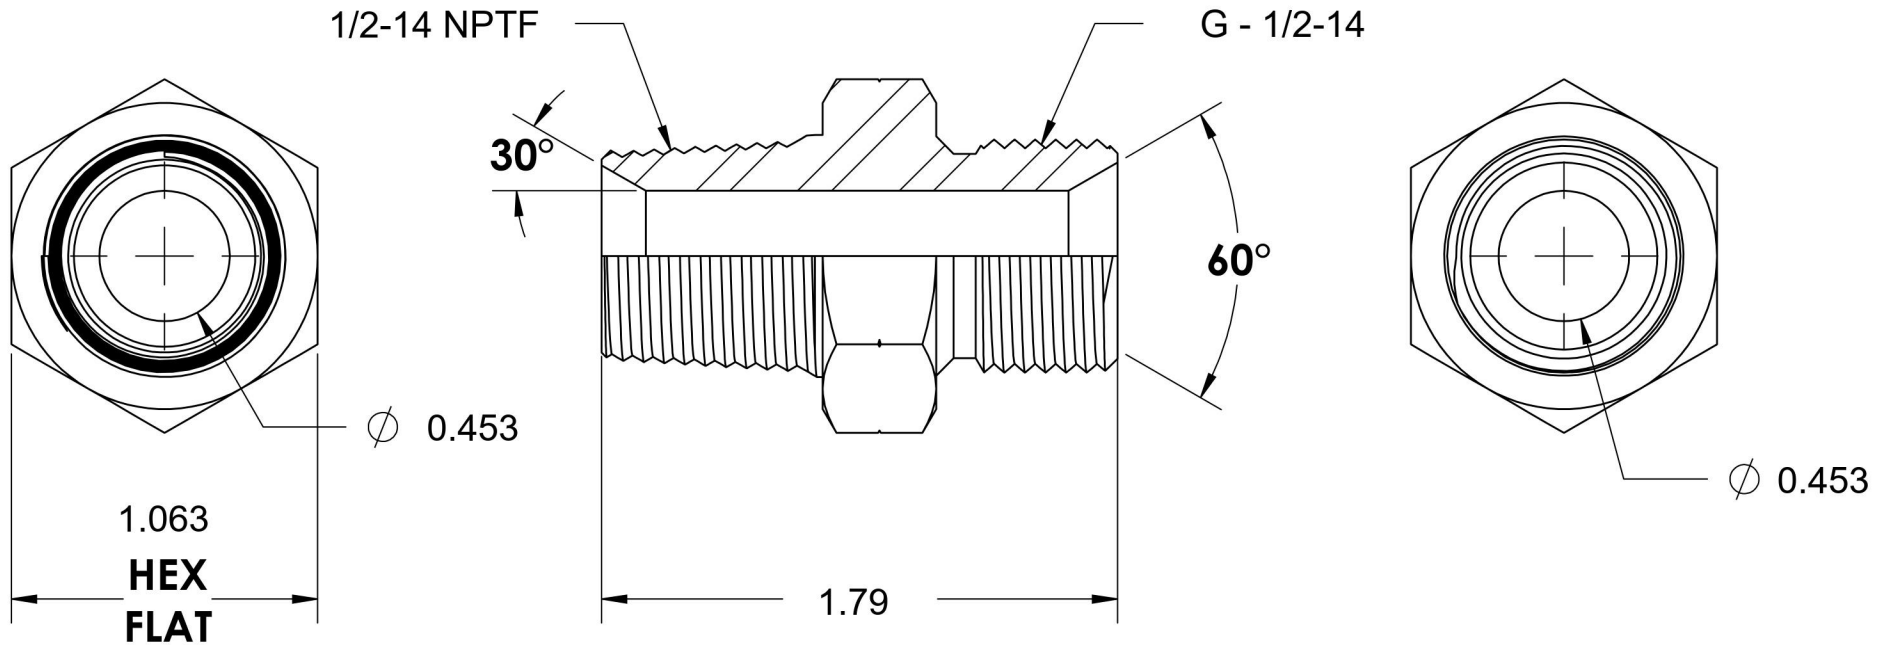

# 7032-08-08

Steel, SAE J476 Pipe Male BSPP Port/Line Adapter, 1/2" Male NPTF 30° x 1/2-14 Male BSPP 60° Line/Port

6701 Cochran Road  
Solon, Ohio 44139  
Phone: (440) 248-1880  
Toll Free: 1-888-331-1523

<b>Temperature Rating</b>	<b>Material</b>	<b>Industry Standards</b>	<b>Series</b>
-65°F to 500°F	C1045 / 12L14 Steel	SAE J476, ISO 1179	7032
<b>Pressure Rating</b>	<b>Finish</b>	ISO 8434-6, ASTM B633	<b>Series Description</b>
2900 psi	Trivalent Zinc		SAE J476 Pipe Male BSPP Port/Line Adapter