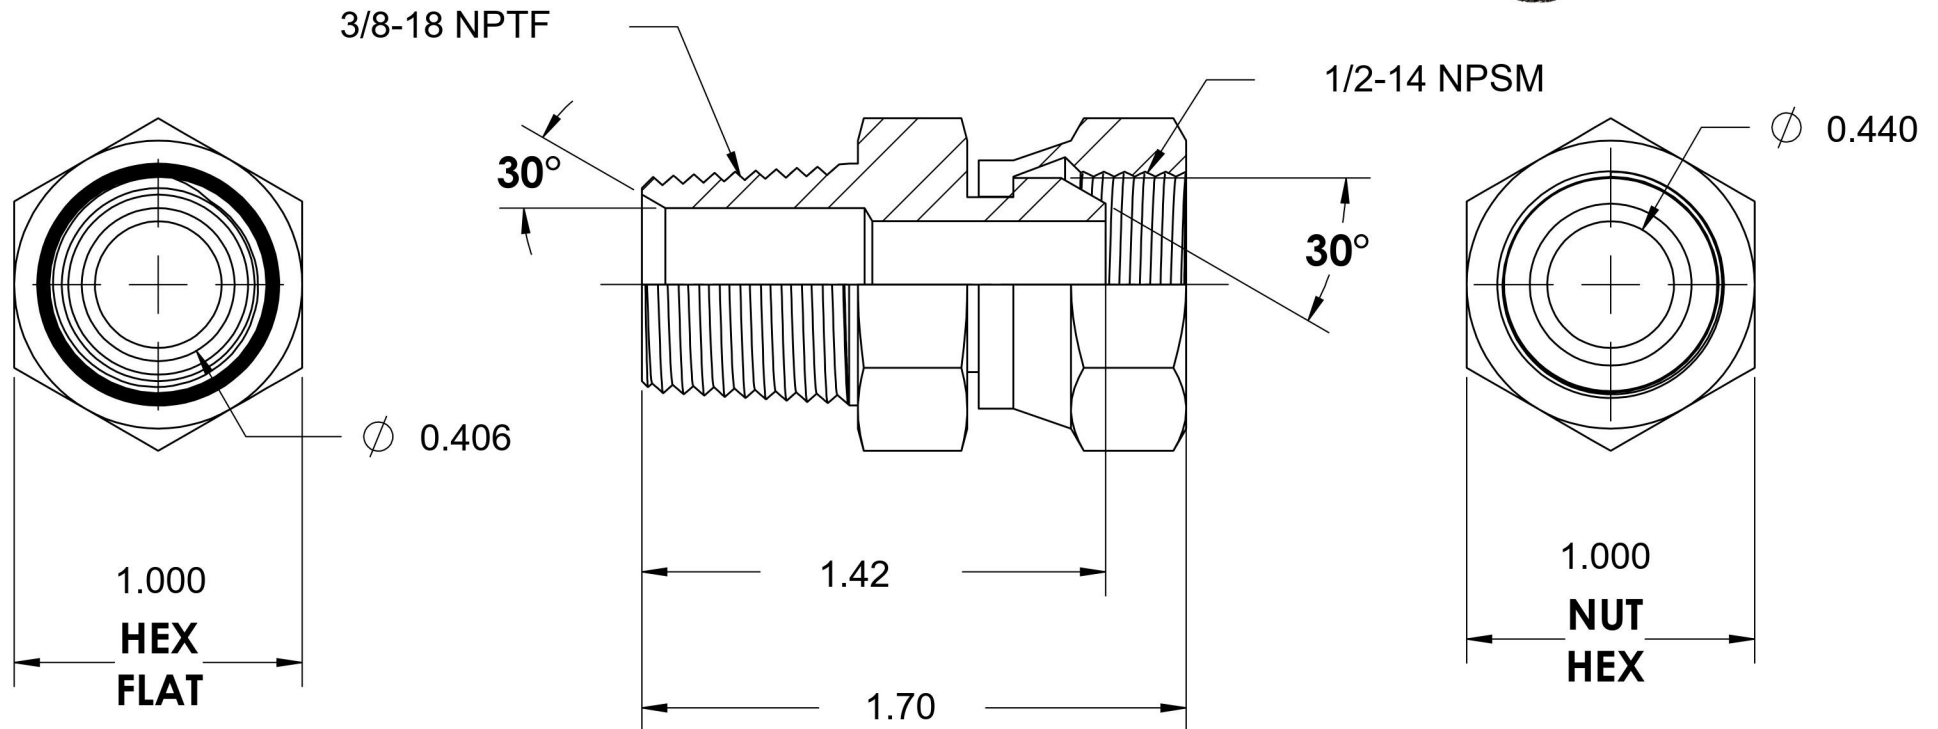

1404-06-08

Steel, SAE J514 NPSM Swivel Male Connector, 3/8" Male NPTF 30° x 1/2" Female NPSM Swivel

6701 Cochran Road
Solon, Ohio 44139
Phone: (440) 248-1880
Toll Free: 1-888-331-1523

Temperature Rating

-65°F to 500°F

Pressure Rating

5000 psi

Material

C1045/12L14 Steel

Finish

Trivalent Zinc

Industry Standards

SAE J514, SAE J476
ASTM B633

Series

1404

Series Description

SAE J514 NPSM Swivel Male Connector