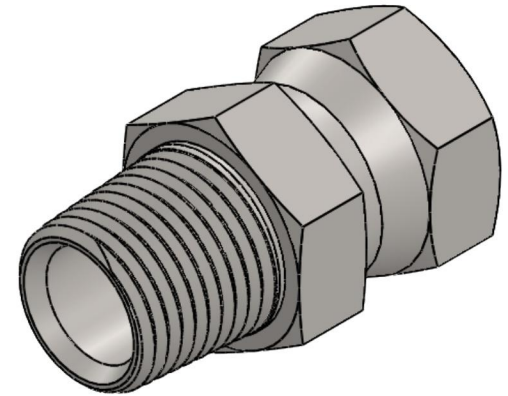

1404-06-08

Steel, SAE J514 NPSM Swivel Male Connector, 3/8" Male NPTF 30° x 1/2" Female NPSM Swivel

6701 Cochran Road
Solon, Ohio 44139
Phone: (440) 248-1880
Toll Free: 1-888-331-1523

Temperature Rating

-65°F to 500°F

Pressure Rating

5000 psi

Material

C1045/12L14 Steel

Finish

Trivalent Zinc

Industry Standards

SAE J514, SAE J476
ASTM B633

Series

1404

Series Description

SAE J514 NPSM Swivel Male Connector