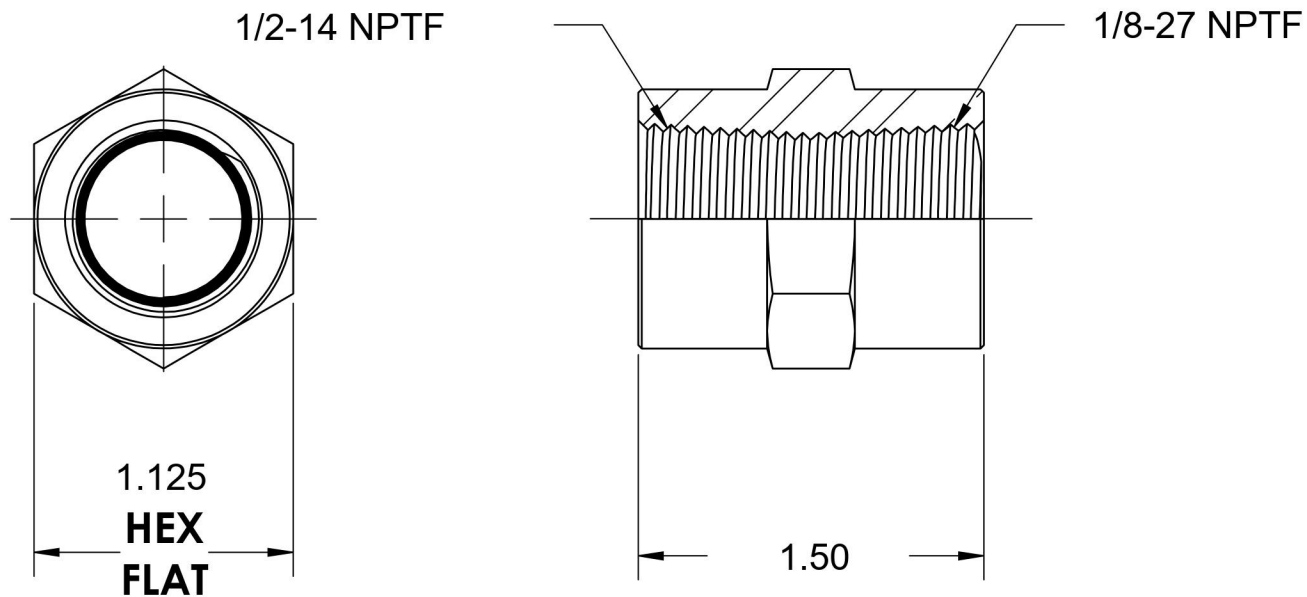

5000-08-02

Steel, SAE J514 Pipe Hex Coupling, 1/2" Female NPTF x 1/8" Female NPTF

6701 Cochran Road
Solon, Ohio 44139
Phone: (440) 248-1880
Toll Free: 1-888-331-1523

Temperature Rating

-65°F to 500°F

Pressure Rating

5000

Series Description

SAE J514 Pipe Hex Coupling