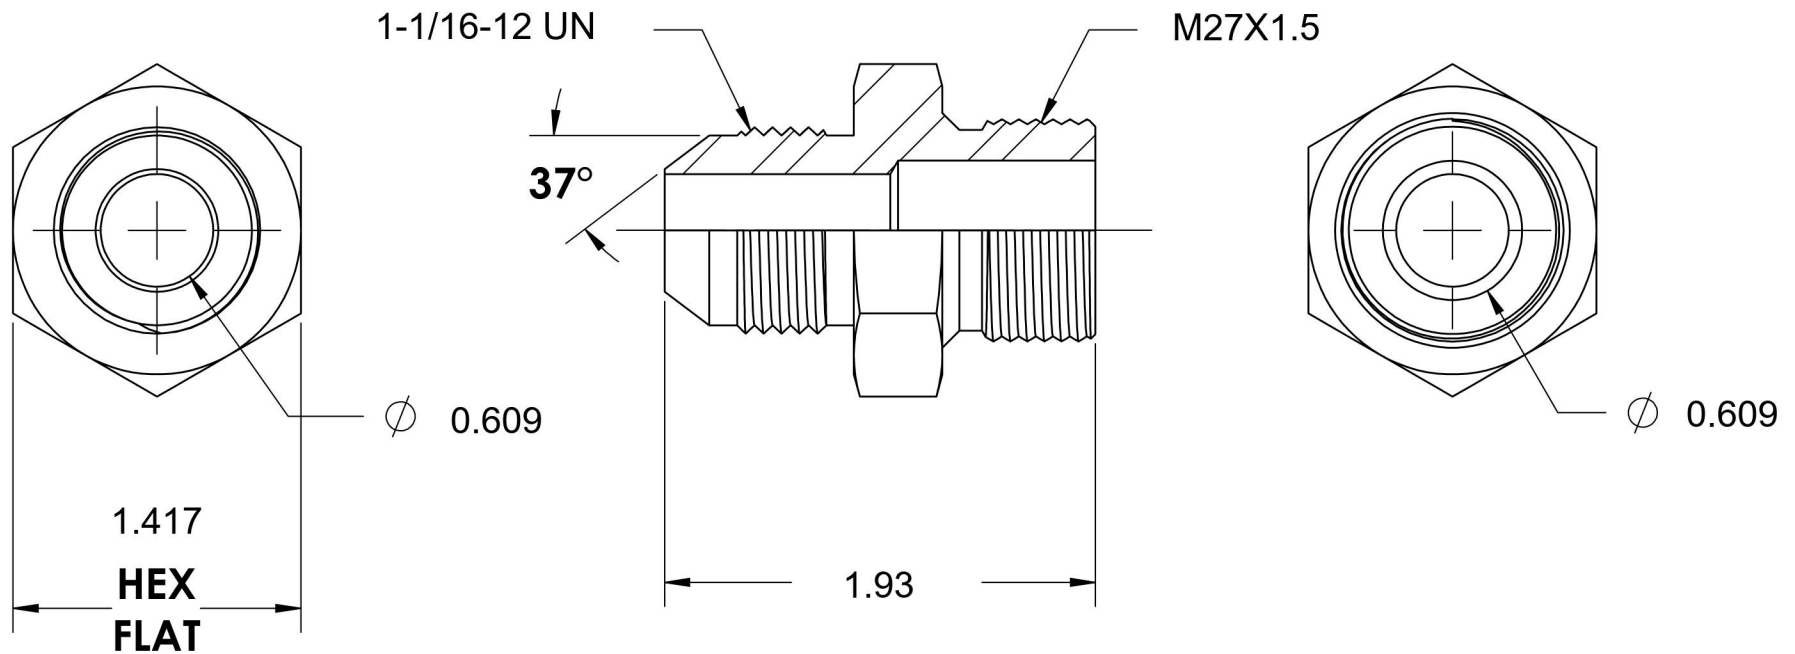

7005-12-27X1.5

Steel, SAE J514 37° Flare Male Metric Port/Line Connector, 3/4" Male JIC x M27X1.5 Male Metric 60° Line/Port

6701 Cochran Road
Solon, Ohio 44139
Phone: (440) 248-1880
Toll Free: 1-888-331-1523

Temperature Rating	Material	Industry Standards	Series
-65°F to 500°F	C1045/12L14 Steel	SAE J514, ISO 9974	7005
Pressure Rating	Finish	ASTM B633	Series Description
5000 psi	Trivalent Zinc		SAE J514 37° Flare Male Metric Port/Line Connector