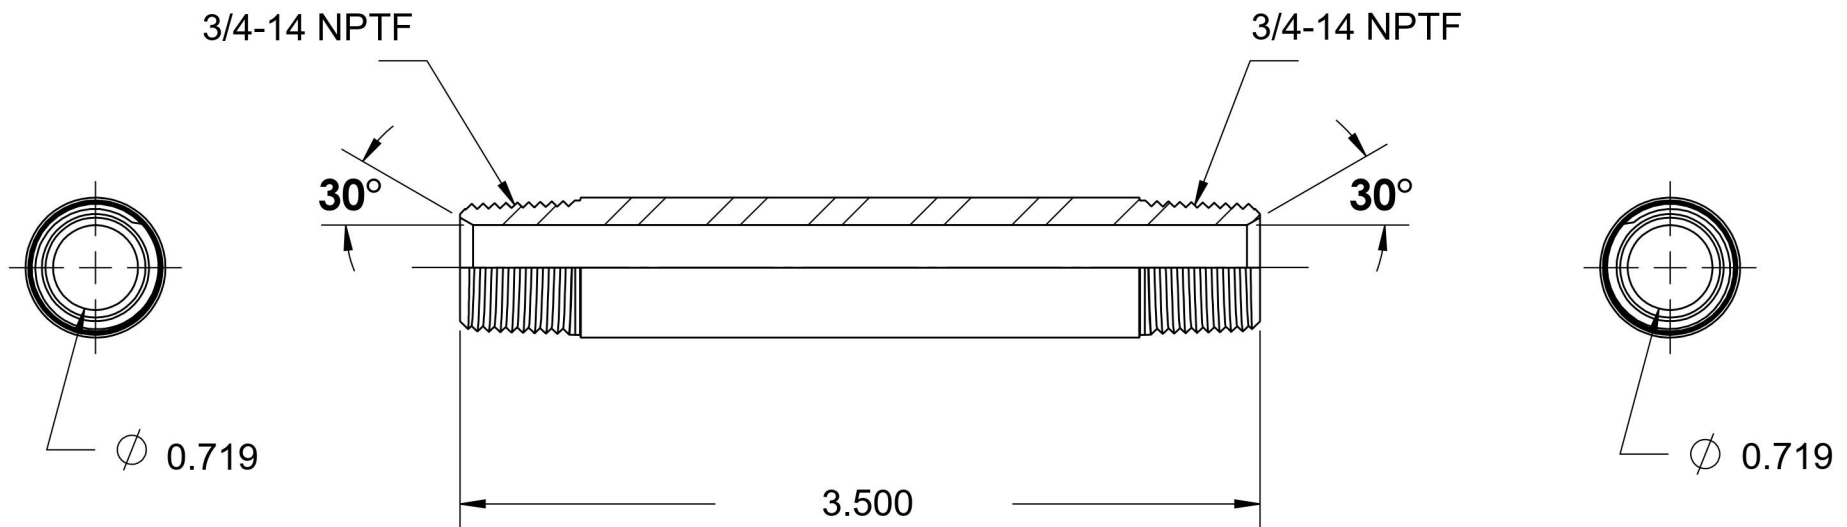

5404-N-12X3.500

Steel, SAE J514 Pipe Long Nipple, 3/4" Male NPTF 30° x 3/4" Male NPTF 30°

6701 Cochran Road
Solon, Ohio 44139
Phone: (440) 248-1880
Toll Free: 1-888-331-1523

Temperature Rating

-65°F to 500°F

Pressure Rating

5500 psi

Material

C1045/12L14 Steel

Finish

Trivalent Zinc

Industry Standards

SAE J514, SAE J476
ASTM B633

Series

5404-N

Series Description

SAE J514 Pipe Long Nipple