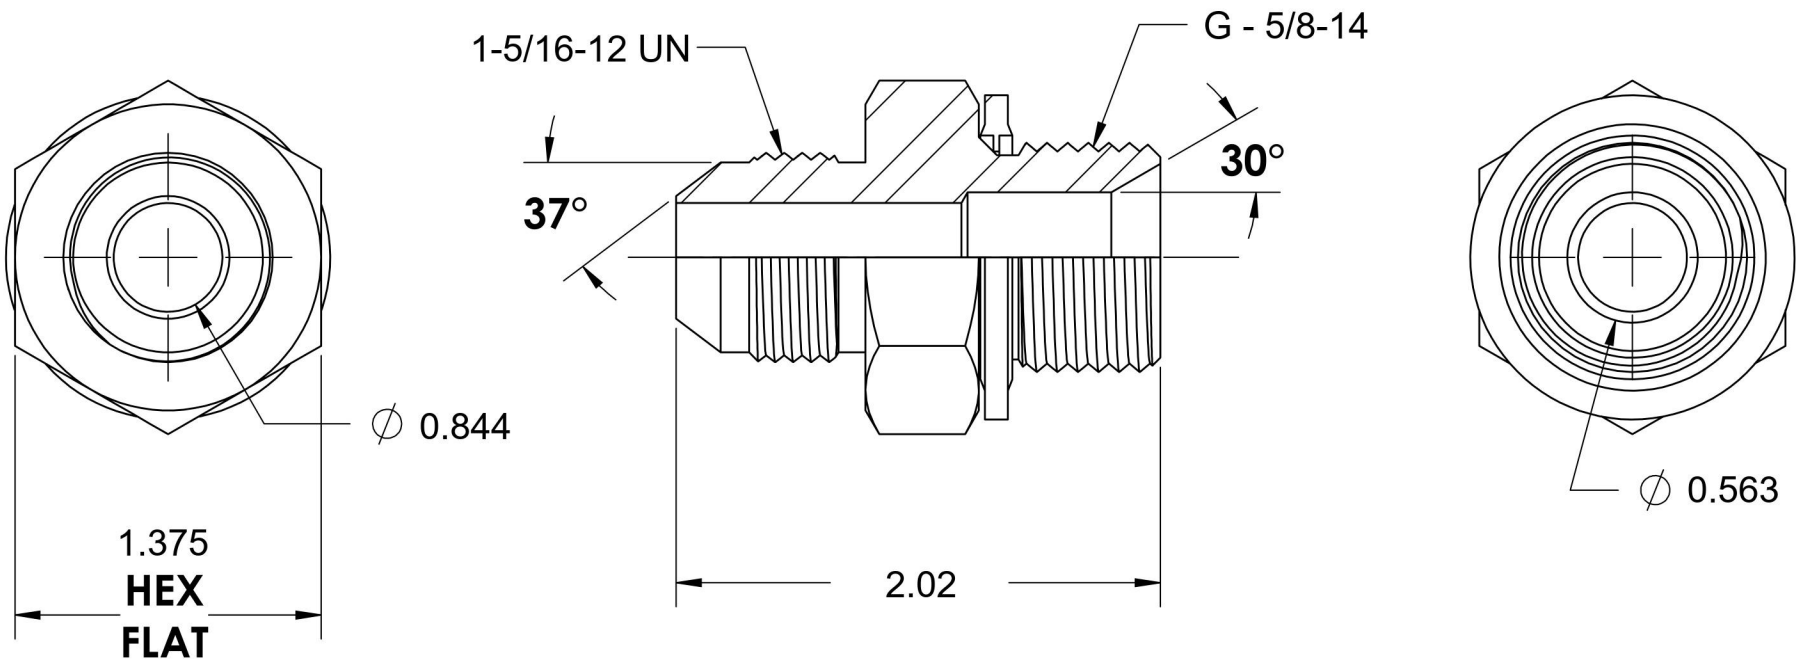

7002-16-10-BS

Steel, SAE J514 37° Flare BSPP Type (D) Bonded Seal Port/Line Adapter, 1" Male JIC x 5/8-14 Male BSPP 60° Line/Port

6701 Cochran Road
Solon, Ohio 44139
Phone: (440) 248-1880
Toll Free: 1-888-331-1523

Temperature Rating -22°F to 257°F	Material C1045/12L14 Steel	Industry Standards SAE J514, ISO 1179	Series 7002-BS
Pressure Rating 2900 psi	Finish Trivalent Zinc	ASTM B633	Series Description SAE J514 37° Flare BSPP Type (D) Bonded Seal Port/Line Adapter