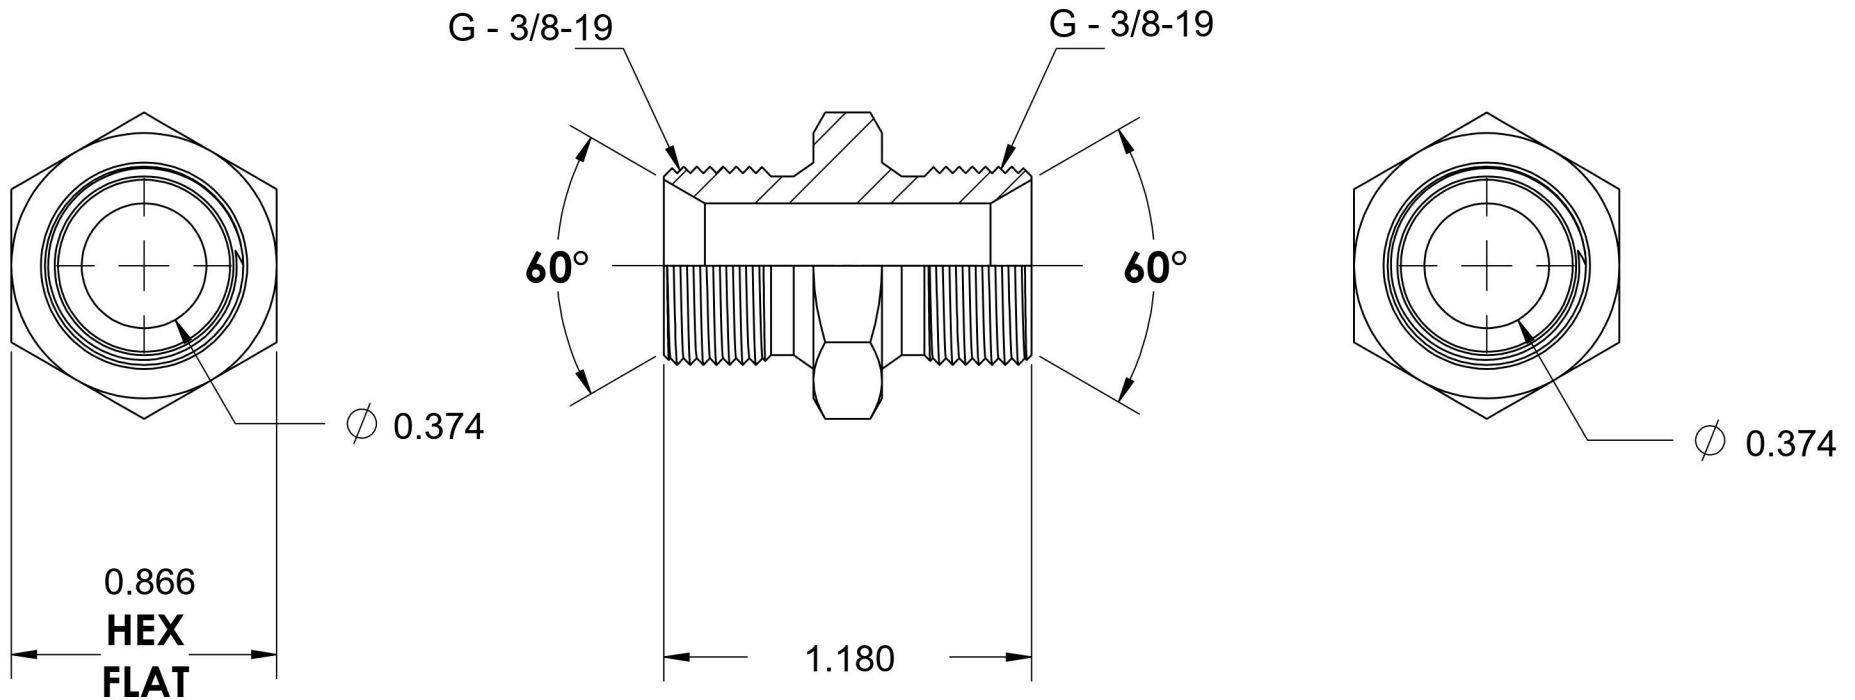

9022-06-06-SS

Stainless Steel, ISO 1179 BSPP Port/Line Union, 3/8-19 Male BSPP 60° Line/Port x 3/8-19 Male BSPP 60° Line/Port

6701 Cochran Road
Solon, Ohio 44139
Phone: (440) 248-1880
Toll Free: 1-888-331-1523

Temperature Rating	Material	Industry Standards	Series
-425°F to 1200°F	316/316L Stainless Steel	ISO 1179, ISO 8434-6	9022-SS
Pressure Rating	Finish		Series Description
5100 psi	Passivated		ISO 1179 BSPP Port/Line Union