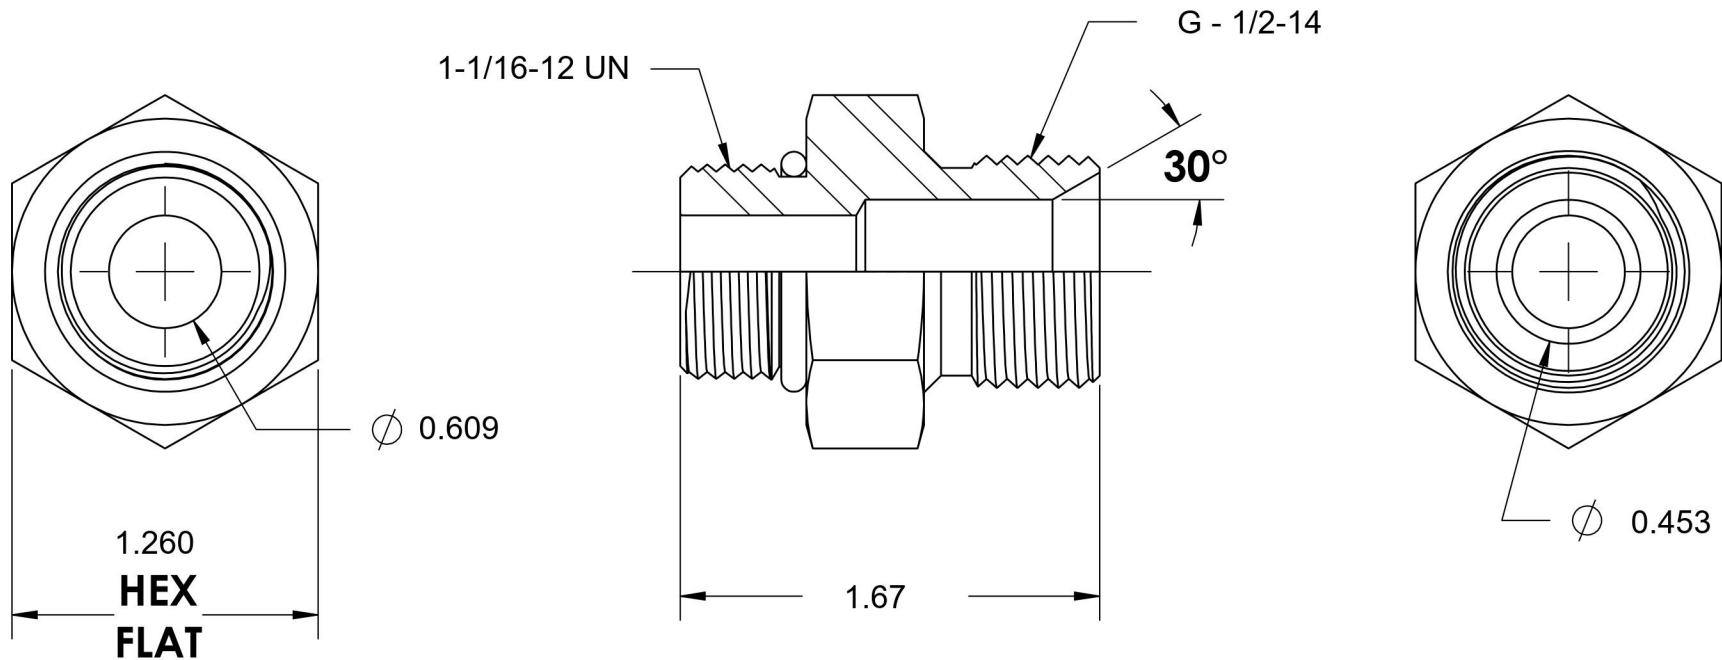

7062-12-08

Steel, SAE J1926 O-Ring Boss Male BSP Port/Line Adapter, 1-1/16-12 Male ORB x 1/2-14 Male BSP 60° Line/Port

6701 Cochran Road
Solon, Ohio 44139
Phone: (440) 248-1880
Toll Free: 1-888-331-1523

Temperature Rating	Material	Industry Standards	Series
-40°F to 250°F	C1045 / 12L14 Steel	SAE J1926, ISO 1179	7062
Pressure Rating	Finish	ISO 8434-6, ASTM B633	Series Description
2900 psi	Trivalent Zinc		SAE J1926 O-Ring Boss Male BSP Port/Line Adapter