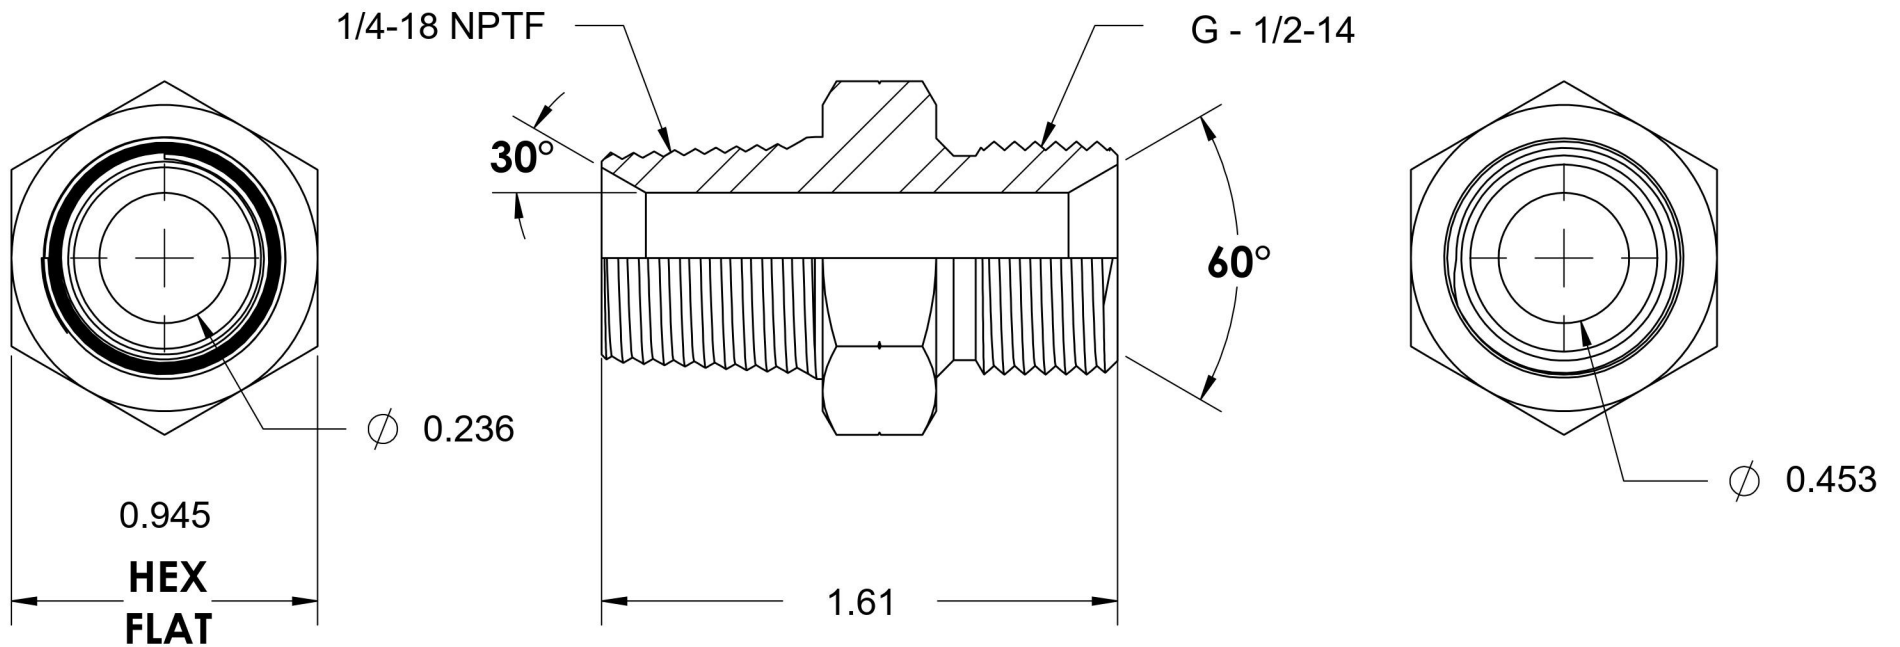

7032-04-08-SS

Stainless Steel, SAE J476 Pipe Male BSPP Port/Line Adapter, 1/4" Male NPTF 30° x 1/2-14 Male BSPP 60° Line/Port

6701 Cochran Road
Solon, Ohio 44139
Phone: (440) 248-1880
Toll Free: 1-888-331-1523

Temperature Rating -425°F to 1200°F	Material 316/316L Stainless Steel	Industry Standards SAE J476, ISO 1179	Series 7032-SS
Pressure Rating 2900 psi	Finish Passivated		Series Description SAE J476 Pipe Male BSPP Port/Line Adapter