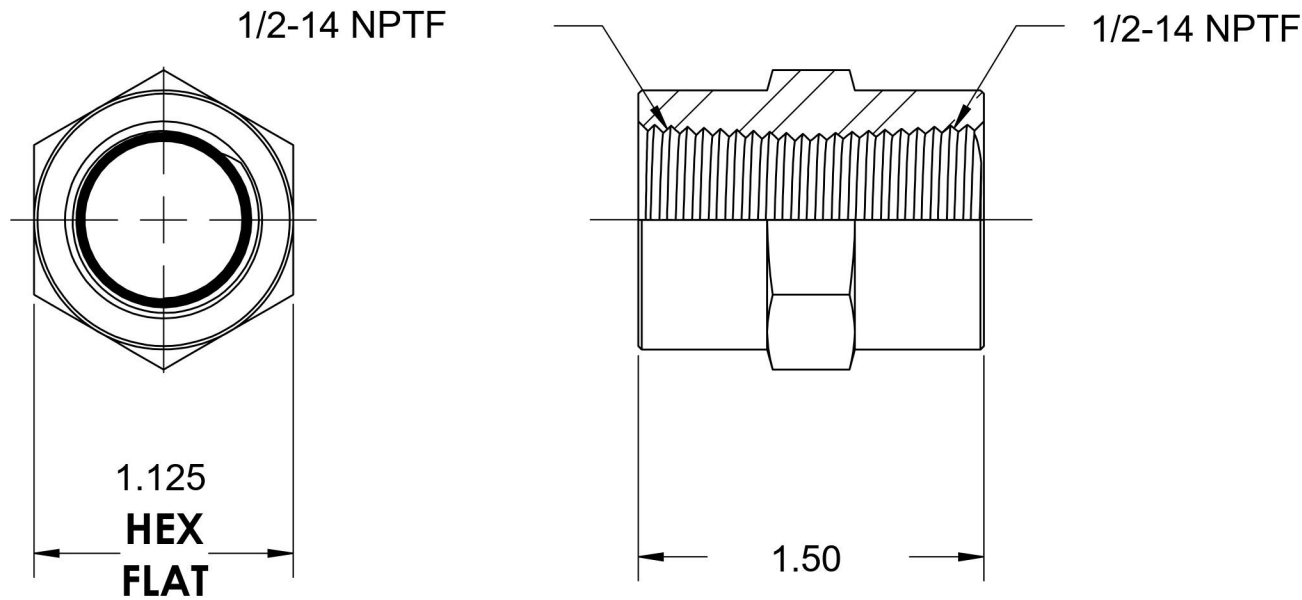

5000-08-08-SS

Stainless Steel, SAE J514 Pipe Hex Coupling, 1/2" Female NPTF x 1/2" Female NPTF

6701 Cochran Road
Solon, Ohio 44139
Phone: (440) 248-1880
Toll Free: 1-888-331-1523

Temperature Rating -425°F to 1200°F	Material 316/316L Stainless Steel	Industry Standards SAE J514 , SAE J476	Series 5000-SS
Pressure Rating 6000 psi	Finish Passivated		Series Description SAE J514 Pipe Hex Coupling