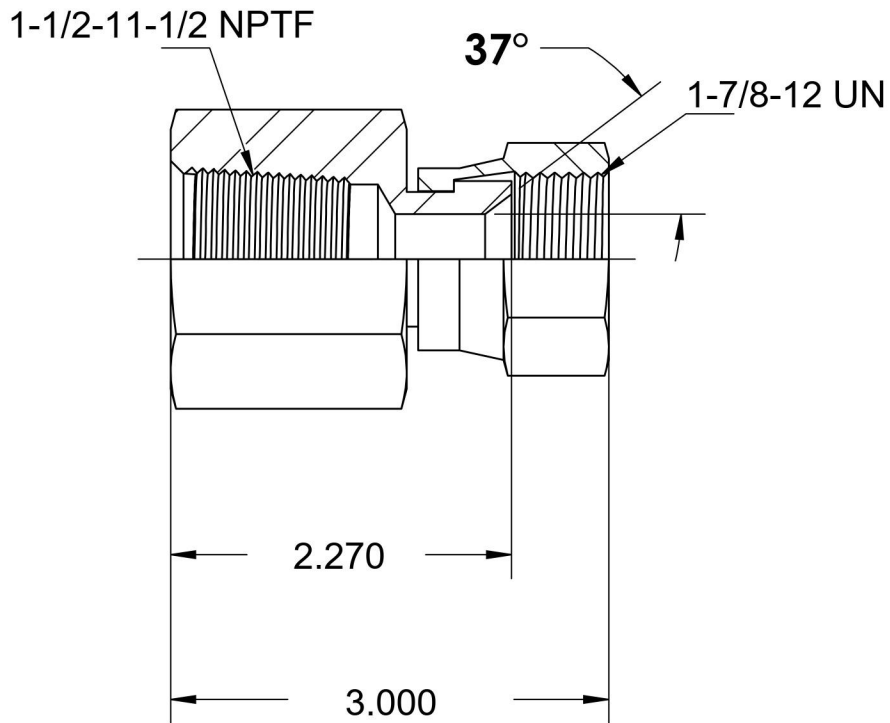

# 6506-24-24

Steel, SAE J514 37° Flare Swivel Female Connector, 1-1/2" Female NPTF x 1-1/2" Female JIC Swivel

6701 Cochran Road  
Solon, Ohio 44139  
Phone: (440) 248-1880  
Toll Free: 1-888-331-1523

<b>Temperature Rating</b>	<b>Material</b>	<b>Industry Standards</b> SAE J514 , SAE J476 ASTM B633	<b>Series</b>
-65°F to 500°F	C1045/12L14 Steel		6506
<b>Pressure Rating</b>	<b>Finish</b>	<b>Series Description</b>	
2000 psi	Trivalent Zinc	SAE J514 37° Flare Swivel Female Connector	