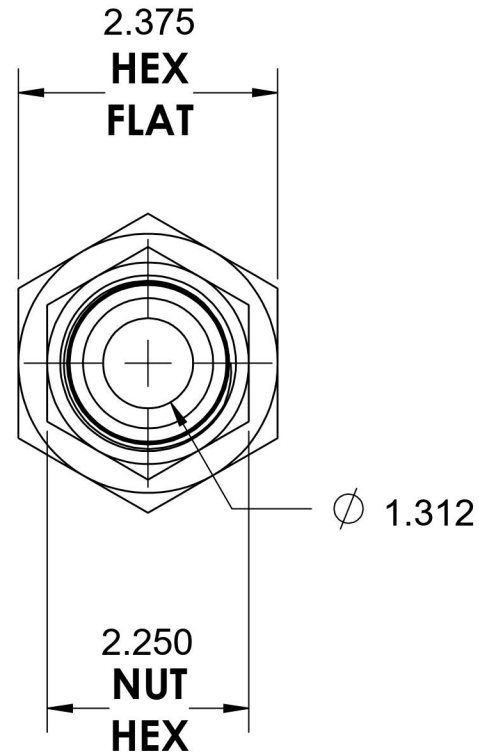

# 6506-24-24

Steel, SAE J514 37° Flare Swivel Female Connector, 1-1/2" Female NPTF x 1-1/2" Female JIC Swivel

6701 Cochran Road  
Solon, Ohio 44139  
Phone: (440) 248-1880  
Toll Free: 1-888-331-1523

<b>Temperature Rating</b>	<b>Material</b>	<b>Industry Standards</b> SAE J514 , SAE J476 ASTM B633	<b>Series</b>
-65°F to 500°F	C1045/12L14 Steel		6506
<b>Pressure Rating</b>	<b>Finish</b>	<b>Series Description</b>	
2000 psi	Trivalent Zinc	SAE J514 37° Flare Swivel Female Connector	