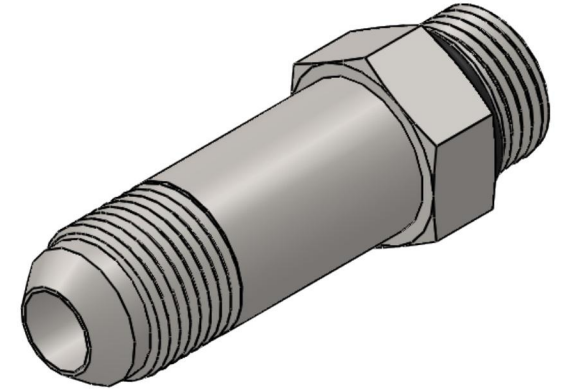

# 6400-L-20-16-O-SS

Stainless Steel, SAE J514 37° Flare Long Port Connector, 1-1/4" Male JIC x 1-5/16-12 Male ORB

6701 Cochran Road  
Solon, Ohio 44139  
Phone: (440) 248-1880  
Toll Free: 1-888-331-1523