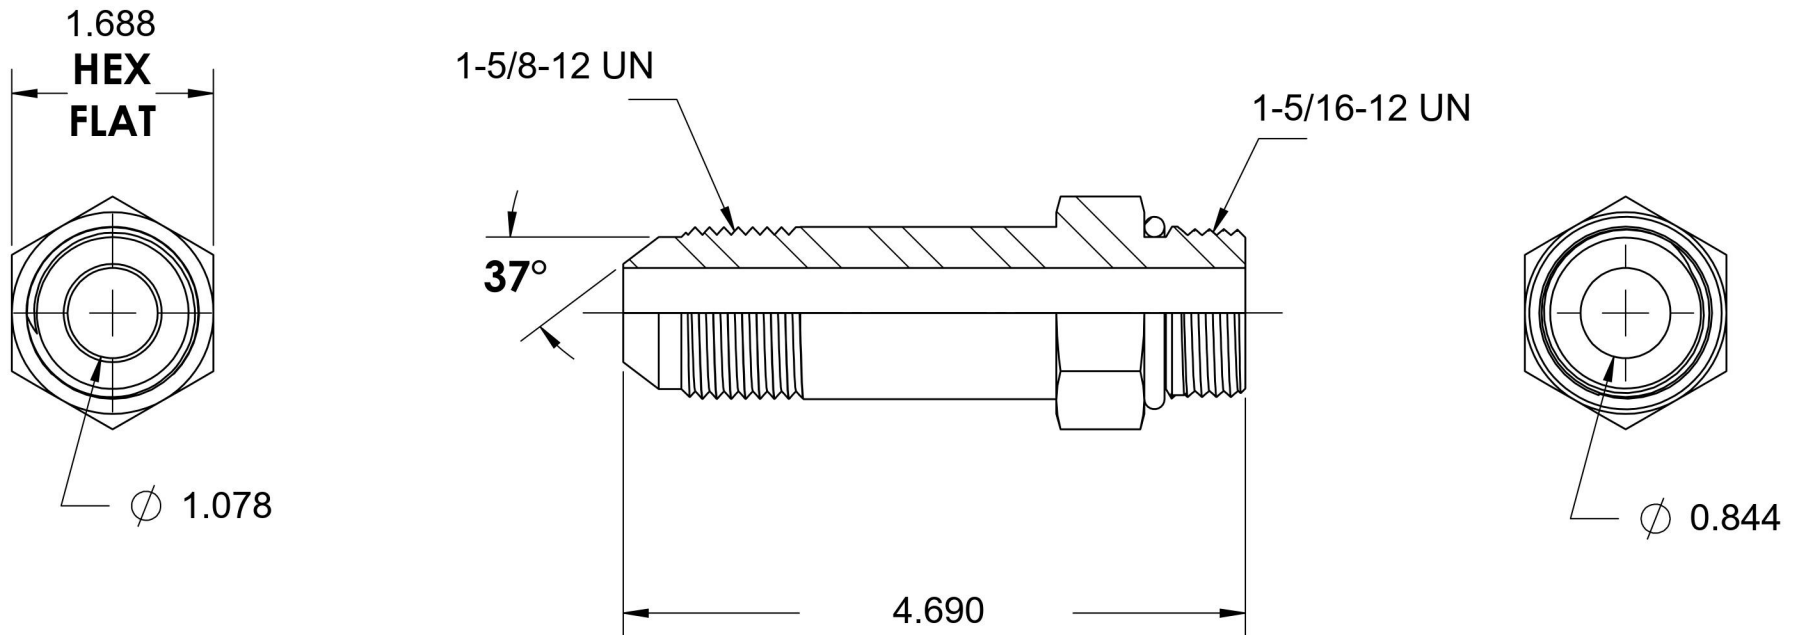

# 6400-L-20-16-O-SS

Stainless Steel, SAE J514 37° Flare Long Port Connector, 1-1/4" Male JIC x 1-5/16-12 Male ORB

6701 Cochran Road  
Solon, Ohio 44139  
Phone: (440) 248-1880  
Toll Free: 1-888-331-1523