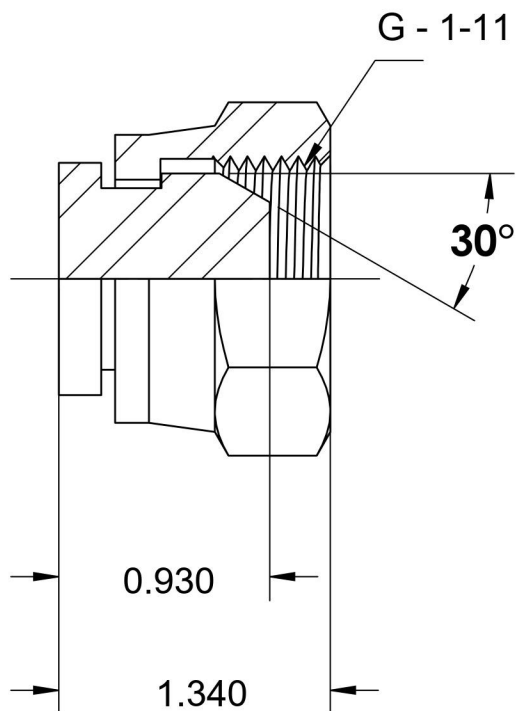

9644-C-16

Steel, ISO 8434-6 60° Cone BSPP Swivel Cap, 1" Female BSPP Swivel

6701 Cochran Road
Solon, Ohio 44139
Phone: (440) 248-1880
Toll Free: 1-888-331-1523

Temperature Rating

-65°F to 500°F

Pressure Rating

1700 psi

Material

C1045/12L14 Steel

Finish

Trivalent Zinc

Industry Standards

ISO 8434-6, ASTM B633

Series

9644-C

Series Description

ISO 8434-6 60° Cone
BSPP Swivel Cap