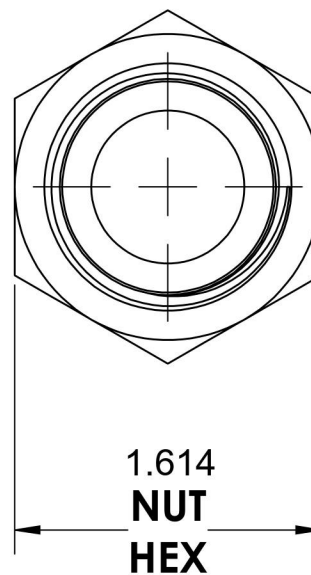

9644-C-16

Steel, ISO 8434-6 60° Cone BSPP Swivel Cap, 1" Female BSPP Swivel

6701 Cochran Road
Solon, Ohio 44139
Phone: (440) 248-1880
Toll Free: 1-888-331-1523

Temperature Rating

-65°F to 500°F

Pressure Rating

9644-C

Series Description

ISO 8434-6 60° Cone
BSPP Swivel Cap